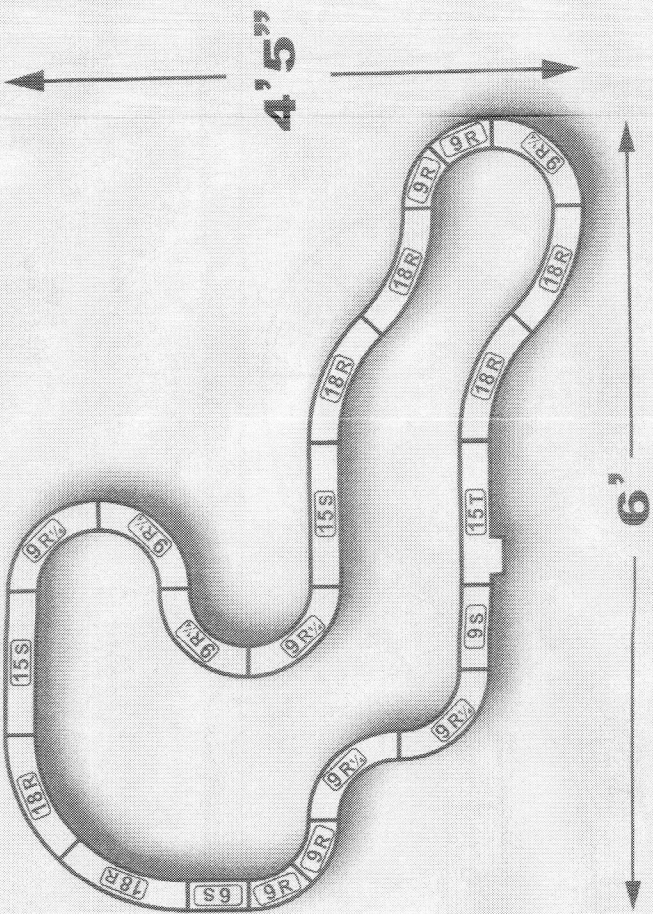

AFX '69 SHOOTOUT INSTRUCTIONS

PN-21015

CONTENTS

	Guardrails (16 pcs.)		15" Straight Track (3 pcs.)		18" Radius 1/8 Curve (6 pcs.)
	Tri-Power Pack (1 pc.) 22v, 12v, 8v		15" Terminal Track (1 pc.)		9" Radius 1/8 Curve (4 pcs.)
	Controller (2 pcs.)		9" Straight Track (1 pc.)		9" Radius 1/4 Curve (7 pcs.)
			6" Straight Track (1 pc.)		Mega-G Muscle Cars (2 pcs.)

Tune-Up Kit: Track cleaning pad; 2 Pick-up shoes; Springs

HELP?

AFXRACING.COM

- FAQs
- Video Set-Up Tips
- Video Troubleshooting

service@afxracing.com

877-866-9239

We will always respond to Email and phone calls as quickly as possible and in any case within 24 hours, not counting weekends and holidays.

TOMY RACEMASTERS

Copyright 2013 Tomymasters, Inc.
Manufactured by Tommy Company, Ltd., Tokyo, Japan 124-8511
Distributed by Racemasters, Inc., Reno, NV 89511

Layout 2

Layout 3

Layout 4