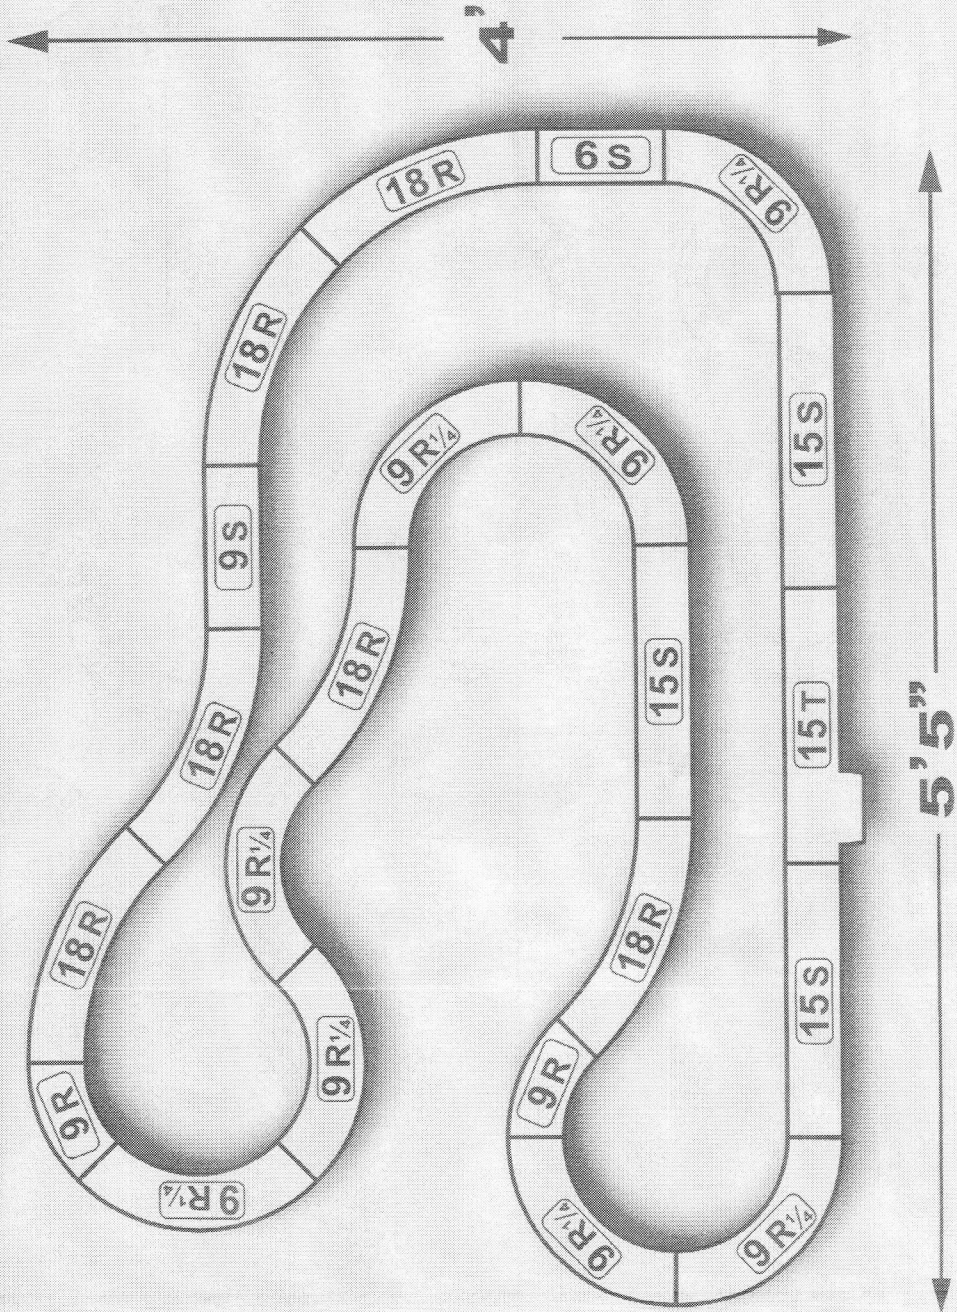

AFX '69 SHOOTOUT INSTRUCTIONS

PN-21015

CONTENTS

	Guardrails (16 pcs.)		15" Straight Track (3 pcs.)		18" Radius 1/8 Curve (6 pcs.)
	Tri-Power Pack (1 pc.) 22v, 12v, 8v		15" Terminal Track (1 pc.)		9" Radius 1/8 Curve (4 pcs.)
	Controller (2 pcs.)		9" Straight Track (1 pc.)		9" Radius 1/4 Curve (7 pcs.)
			6" Straight Track (1 pc.)		Mega-G Muscle Cars (2 pcs.)

Tune-Up Kit: Track cleaning pad; 2 Pick-up shoes; Springs

HELP?

AFXRACING.COM

- FAQs
- Video Set-Up Tips
- Video Troubleshooting

service@afxracing.com

877-866-9239

We will always respond to Email and phone calls as quickly as possible and in any case within 24 hours, not counting weekends and holidays.

TOMY RACEMASTERS

Copyright 2013 Tomymasters, Inc.
Manufactured by Tommy Company, Ltd., Tokyo, Japan 124-8511
Distributed by Racemasters, Inc., Reno, NV 89511

Layout 2

Layout 3

Layout 4