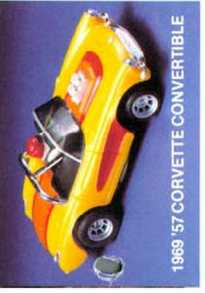

# magna traction

with Super Gripping Power

1950 CHROME MERCURY

1956 THUNDERBIRD

1933 PORSCHE CARRERA

1968 '57 CORVETTE HARD TOP

1951 CHROME ESCORT

1959 DODGE MAGNUM

1919 DATSUN PICK UP

1969 '57 CORVETTE CONVERTIBLE