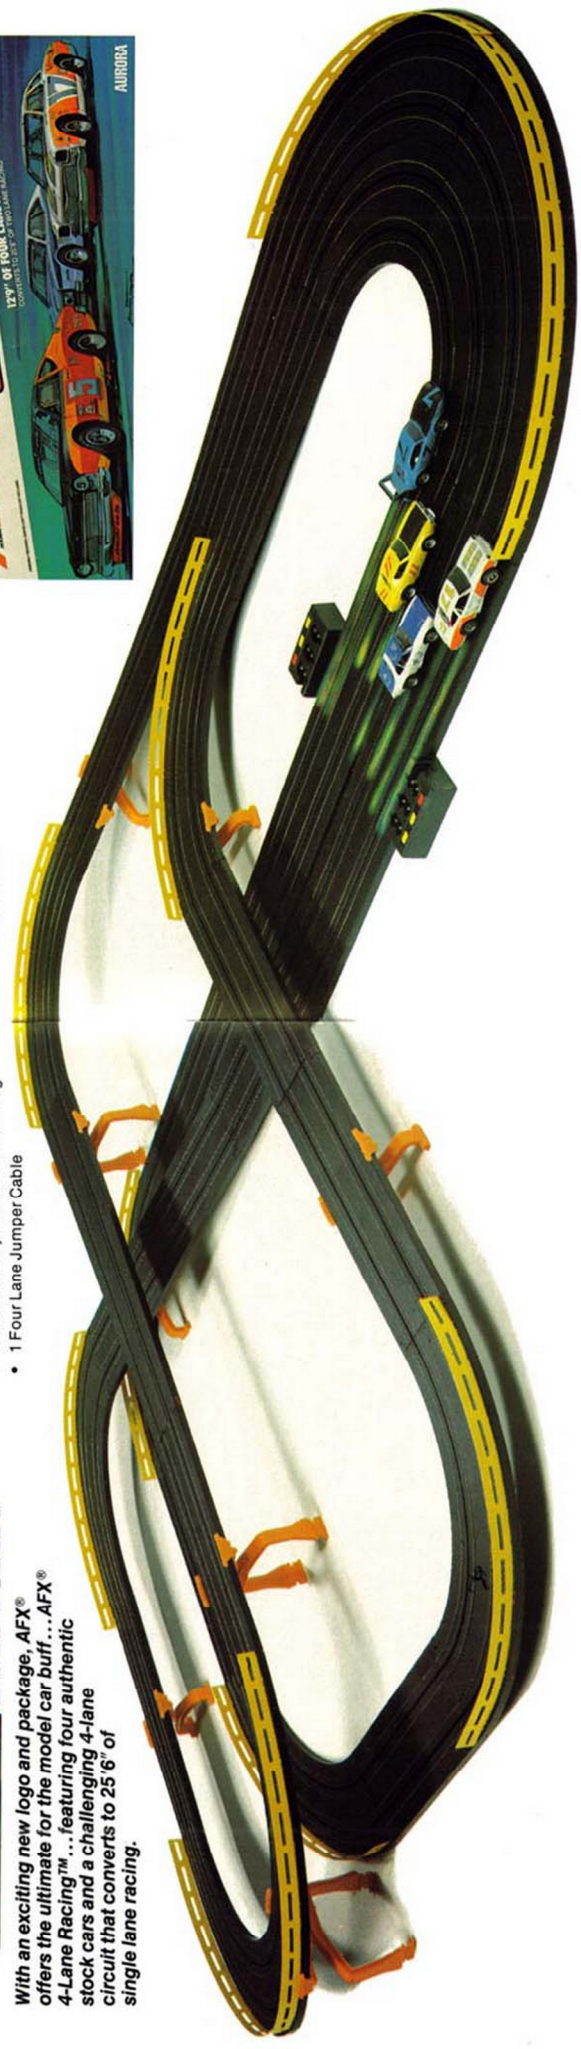

SET NO. 20048 CONTAINS

- 28 Track Sections (12'9") Including 2 Plug In Terminal Tracks
- PLUS
- 4 Variable Speed Hand Controllers
- UL/CSA Safety Wall-Pak® with Plug
- 1 Four Lane Jumper Cable