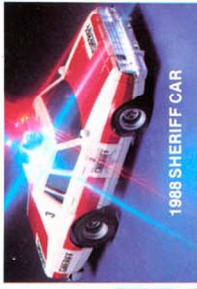

overheads

with Alternating Overhead Flashing Lights

1988 SHERIFF CAR