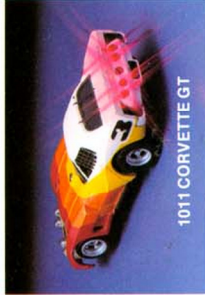

2895 ESSEX LOTUS

1992 FERRARI DAYTONA

1993 BMW M1

1990 CHROME DATSUN

1991 CHROME CHEVY NOMAD

1987 CASTROL ESCORT

1994 ALITALIA CAPRI

# STOP POLICE!

with Operating Overhead Flashing Lights and Forward and Reverse Gears

1050 STATE POLICE

1051 EMERGENCY RESCUE

# Blazin' Brakes

with Real Disc Brakes and Brake Lights

1010 FIREBIRD

1011 CORVETTE GT

1013 PORSCHE 934

1012 MONZA GT