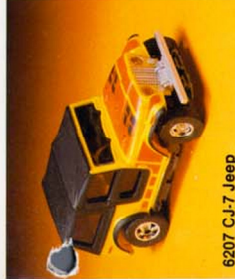

6206 GMC Blazer