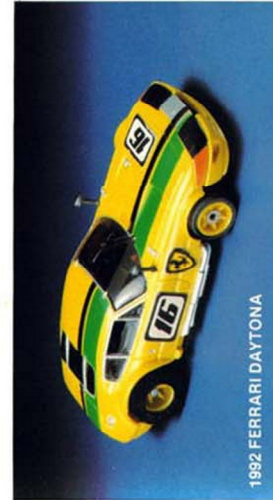

2845 AURORA F-1

1987 CASTROL ESCORT