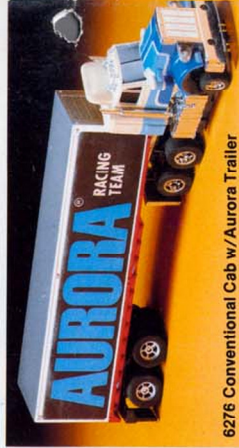

6207 C.J.-7 Jeep

6276 Conventional Cab w/ Aurora Trailer