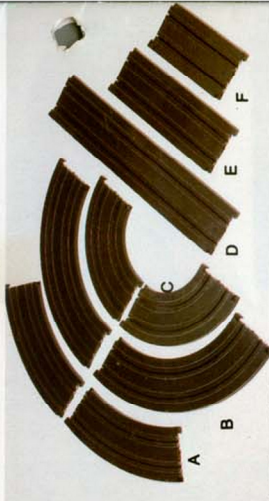

2523 90° Intersection*

ACCESSORY TRACK

- (A) 2528 - 12" 1/8 Radius
- (B) 2519 - 9" 1/4 Radius
- (C) 2518 - 6" 1/4 Radius
- (D) 2542 - 15" Straight
- (E) 2517 - 9" Straight
- (F) 2527 - 6" Straight