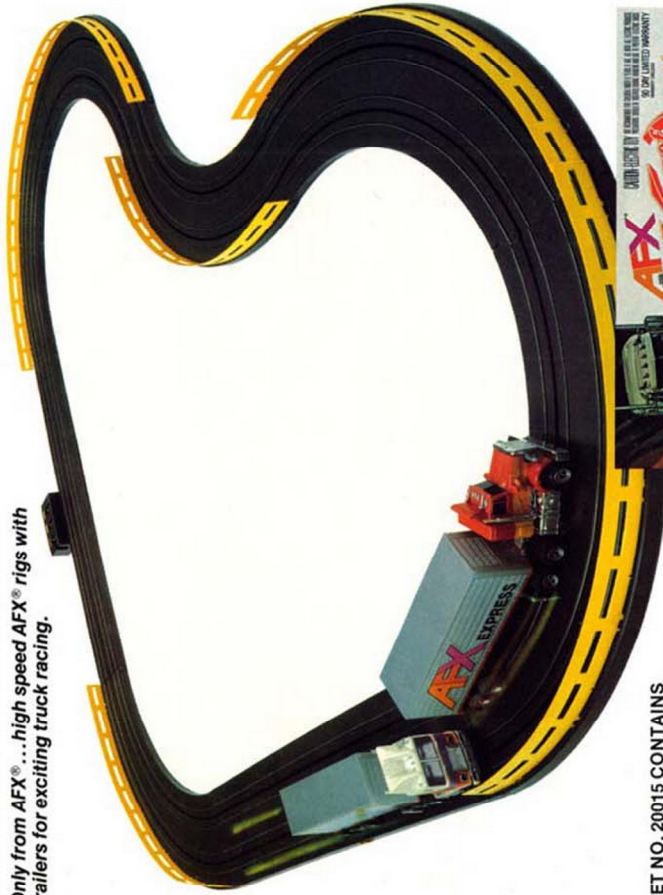

From classy chrome corvettes... police cars with overhead flashing lites... racing rigs with trailers... to stock car racing for four... all with proven magnatrack™ speed and super performance on the curves... AFX®... IS RACING.

AFX
KING OF THE ROAD
Only from AFX®... high speed AFX® rigs with trailers for exciting truck racing.