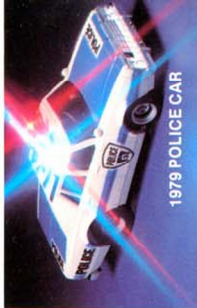

1979 POLICE CAR

LITED RIGS