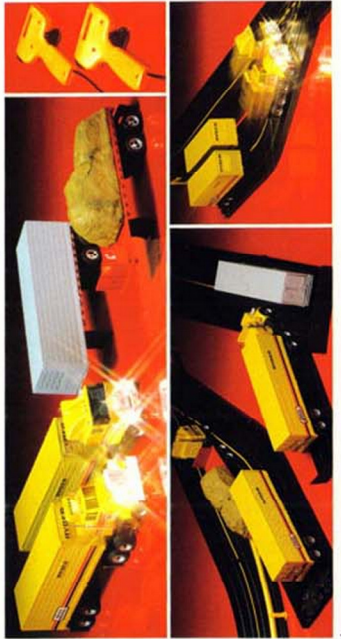

BIG RYDER™ INTERCITY HAULER™

4 ACTION FEATURES

...the ultimate starter layout for easy-to-expand trucking action.

SET NO. 20054
11 Track Sections (9 1/8" in 39" x 45" Layout Working Area)

1. **FEATURING:**
2. NITE RYDER™ CABS WITH FORWARD/REVERSE AND OPERATING HEADLIGHTS • 40' RYDER™ AUTO-COUPLE™ TRAILERS WITH OPERATING COUPLING AND UNCOUPLING
   - DOUBLE LANE TRUCK TERMINAL • HAND HELD SPEED AND DIRECTIONAL CONTROLLERS

WITH • UL/CSA Safety Wall-Pak® • Plug-In Terminal Track
• Highway Signs and Guard Rails • Complete Assembly and Maintenance Instructions.