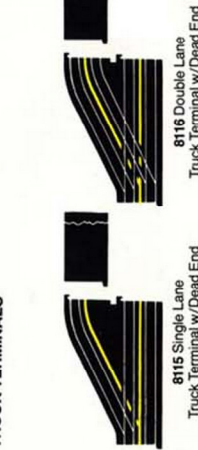

HIGHWAY TRACK

8142 15' Straight (pr) •

8117 9' Straight (pr)

8127 6' Straight (pr)

8138 9' Terminal

8119 9' Radius 1/4 (pr)

TRUCK TERMINALS

8115 Single Lane Truck Terminal w/Dead End

8116 Double Lane Truck Terminal w/Dead End

DISPATCH EXTENSION

8176 For use with **8175** Dispatch Center

SINGLE LANE

8118 9' Str.

8120 7' Str.

8124 5' Str.

8121 6' 1/2" Rad.