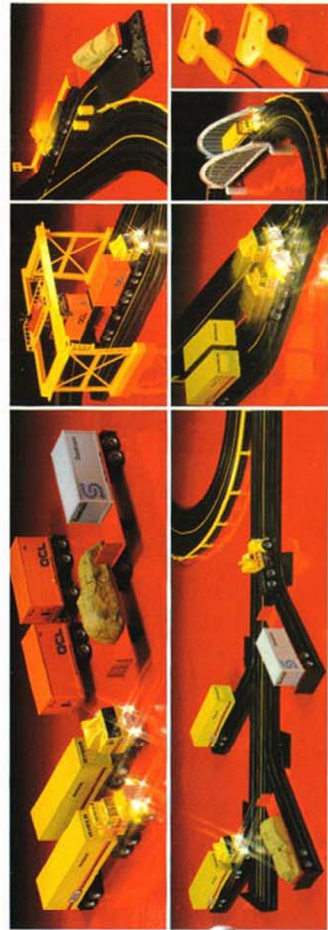

And...there is no end to the fun, because Big Ryders™ Highway track can be combined with any existing or future AFX® track to build trucking empires without limit.

BIG RYDER™...not a toy for a limited age group...but a total system...A SYSTEM FOR ALL AGES.

SET NO. 20063

28 Track Sections (18 3/4" in 66" x 78" Layout Working Area)

FEATURING:

1. NITE RYDER™ CABS WITH FORWARD/REVERSE AND OPERATING HEADLIGHTS.
2. 40' RYDER™ AUTO-COUPLE™ TRAILERS WITH OPERATING COUPLING AND UNCOUPLING.
3. 2 EXTRA AUTO-COUPLE™ TRAILERS 1-40' FLAT BED WITH LOAD
4. 30' FLAT BED WITH REMOVABLE CONTAINER CONTAINERS.
5. CONTAINER LOAD/UNLOAD TERMINAL WITH OVERHEAD CONTAINER GANTRY.
6. SINGLE LANE TRUCK TERMINAL.
7. DOUBLE LANE TRUCK TERMINAL.
8. 6 UNIT DISPATCH CENTRE.
9. HIGHWAY BRIDGE WITH MULTI-LEVEL SUPPORTS.
10. HAND HELD SPEED AND DIRECTIONAL CONTROLLERS.

WITH • Barrels • Highway Signs and Guard Rails • UL/CSA Safety Wall-Pak • Plug-in Terminal Track • Complete Assembly and Maintenance Instructions.

BIG RYDER™ INTERSTATE EXPRESS DELIVERY™

6 ACTION FEATURES