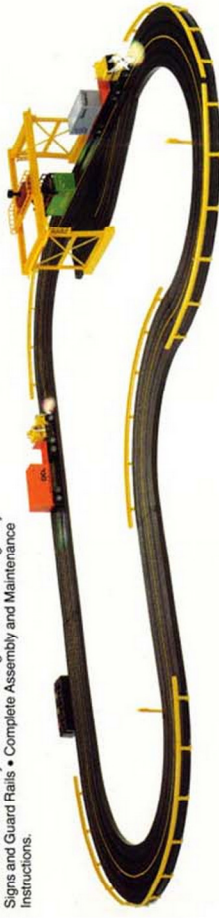

BIG RYDER™ CONTAINER TRUCKING™

5 ACTION FEATURES

...the ultimate working layout for modern container trucking action.

SET NO. 20057
12 Track Sections (11 1/2" in 39" x 48" Layout Working Area)

1. **FEATURING:**
2. NITE RYDER™ CABS WITH FORWARD/REVERSE AND OPERATING HEADLIGHTS • 40' AUTO-COUPLE™ FLAT BED TRAILERS WITH CONTAINERS AND OPERATING COUPLING AND UNCOUPLING • DOUBLE LANE TRUCK TERMINAL
   - CONTAINER LOAD/UNLOAD TERMINAL WITH OVERHEAD CONTAINER GANTRY • HAND HELD SPEED AND DIRECTIONAL CONTROLLERS.

WITH • UL/CSA Safety Wall-Pak® • Plug-In Terminal • Highway Signs and Guard Rails • Complete Assembly and Maintenance Instructions.