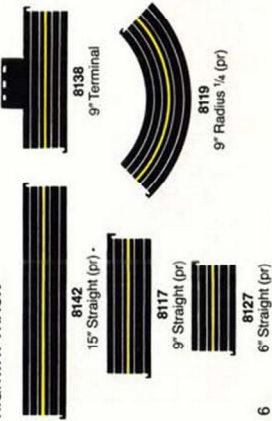

8178 CONTAINER TRACTOR. Exciting New Accessory for Offtrack Loading/Unloading of Container Units.
8190 HIGHWAY BRIDGE. A Realistic 15' Bridge for Multi-Level Layouts. Comes Complete with Pier Supports.

HIGHWAY TRACK

8142 15' Straight (pr) •

8117 9' Straight (pr)

8127 6' Straight (pr)

8138 9' Terminal

8119 9' Radius 1/4 (pr)