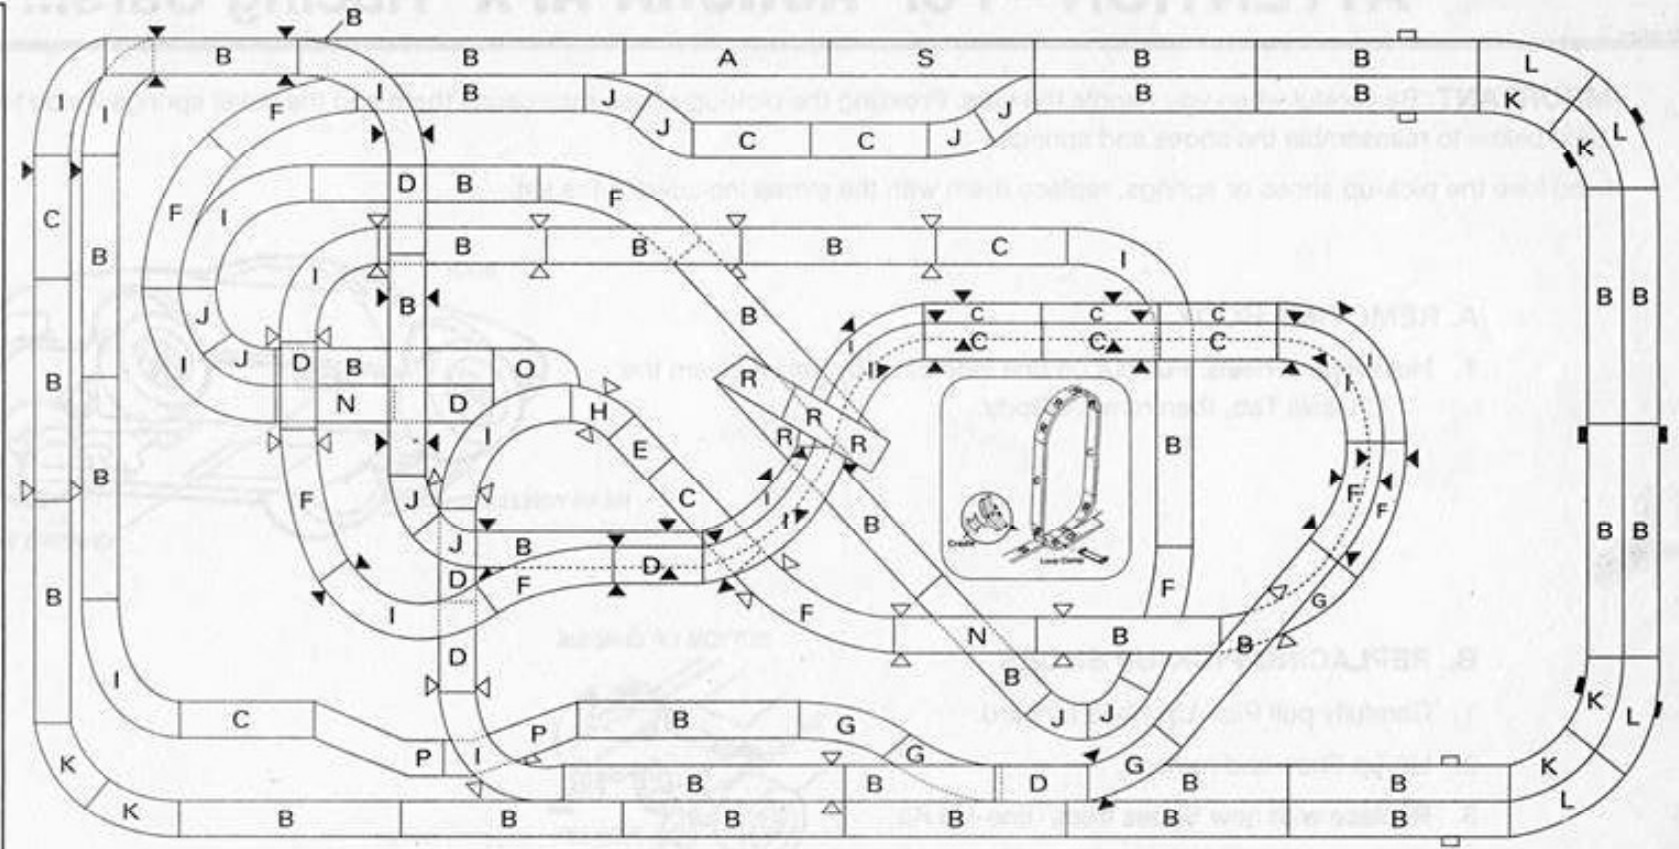

AURORA® AFX® LAYOUT SHEET Product Number 5530 Mega-Raceway

1 x 15" Terminal Track

40 x 15" Straight Track

14 x 9" Straight Track

7 x 6" Straight Track

1 x 3" Straight Track

9 x 15" $\frac{1}{8}$ Radius Curve

4 x 12" $\frac{1}{8}$ Radius Curve

1 x 9" $\frac{1}{8}$ Radius Curve

6 x 9" $\frac{1}{8}$ Banked Curve

1 x 3" Hairpin Curve

8 x 6" Loop Track

16 x Low Δ Track Support

51 x Guard Rails

1 x Grandstand

2 x Hand Controls

1 x Pits

2 x Super G + Cars

17 x 9" $\frac{1}{4}$ Radius Curve

4 x 12" $\frac{1}{8}$ Banked Curve

1 x 15" Lap Counter Track

3 x High Banked Curve Support

2 Loop Cradles

10 x 6" $\frac{1}{8}$ Radius Curve

2 x 9" Crossover Track

2 x 9" Chicane Track L + R

24 x High Δ Track Support

2 x Low Banked Curve Support

1 x Loop Clip

1 x Power Pack

TOMY®