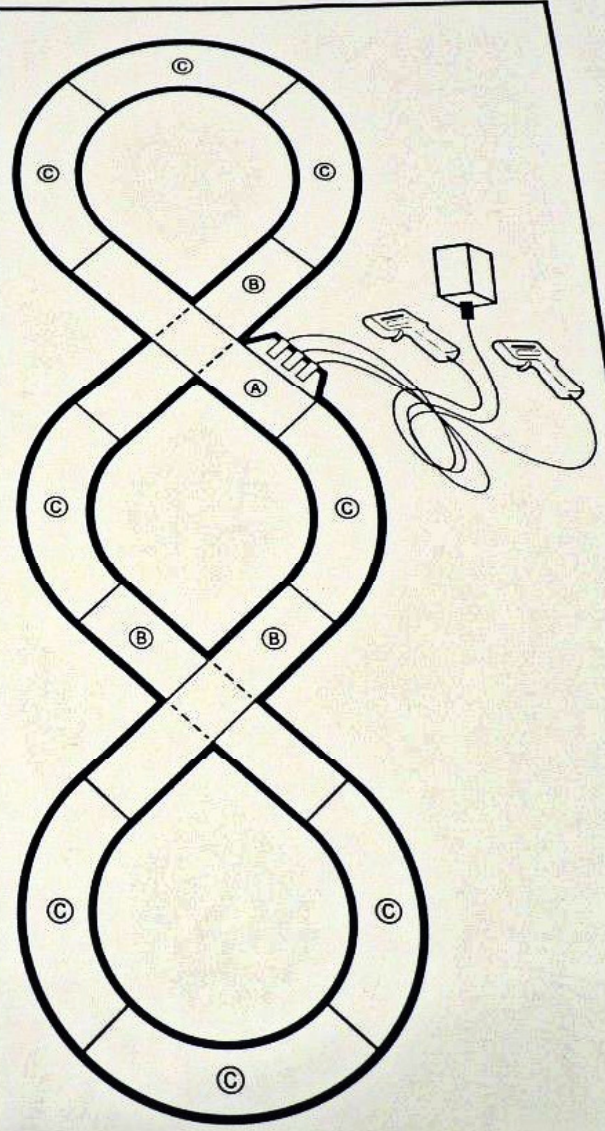

AURORA® AFX®

THE CLOSEST THING TO REAL RACING!
LAYOUT SHEET

**Double Eight™
#8608T**

YOUR SET CONTAINS:

QTY.	ITEM
1	 15" Terminal Track (A)
3	 15" Straight Track (B)
8	 9" Radius Curve (1/4) Track (C)
2	 Turbo cars
4	 Small Bridge Supports
2	 Controllers
8	 Guard Rails
1	 22-Volt Power Pack with Two-Way Racing Plug

Track Cleaning Pad, 2 Pick-up Shoes and Springs also included.

AFX

8608T

Turbo Double Eight Set

REAR AXLE ASSEMBLY
Tune-Up Kit, the Rear Axle with Gear Spacer and C place. Simply snap Rear in as shown, then slide. You may need to adjust "Troubleshooting" Set.

REPLACING PICK-UP
NOTE: Rear A remove Pinic abc RE tr

A. Insert as G
B. f

6.