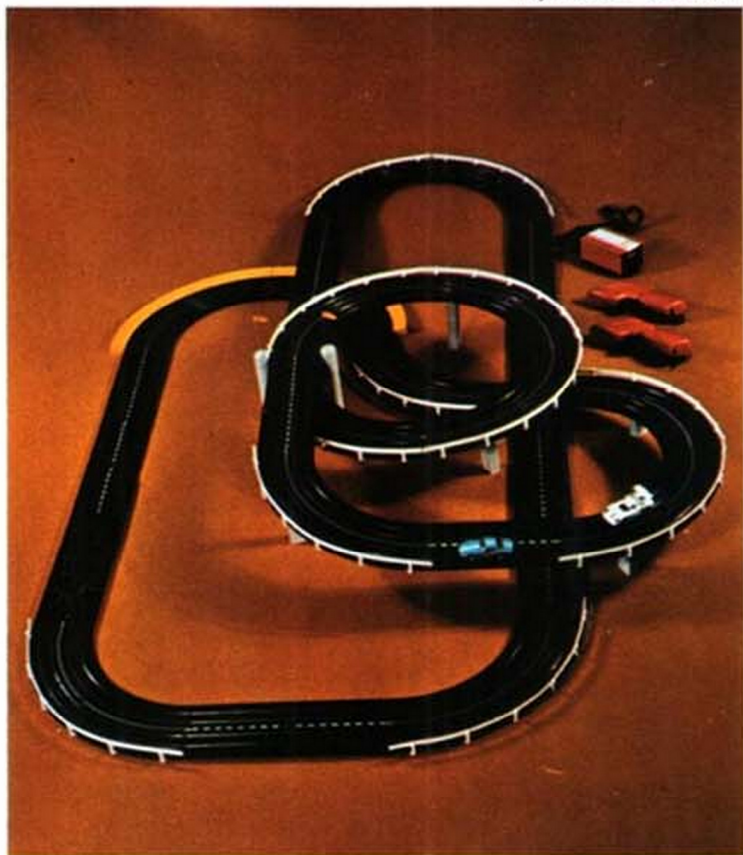

"24 HOURS OF LeMANS" RACE SET

No. 1330 "24 HOURS OF LEMANS" RACE SET

Aurora's Big Promotion Set of 1970 is loaded with new features for 1971. NEW Aurora-Ruskit Space Age Speed Controls with built-in circuit breakers. NEW wiggle track with a whole series of mini-s curves. NEW doublecross section for hairbreath passing thrills. And NEW Fluorescent GLOW-IN-THE-DARK Guard Rails to ease the danger of night driving. And, of course, Aurora's exclusive Flamethrowers, cars with REAL HEADLIGHTS for day and night competition. 28 sections of track and 3-level Racing at it's best—THE "24 HOURS OF LEMANS" RACE SET.

Retail Value—$45.05
Carton Pack—1/4 doz.
Carton Weight—26 lbs.
Layout Size—33" x 64"

2 "Flamethrower" Race Cars with Headlights