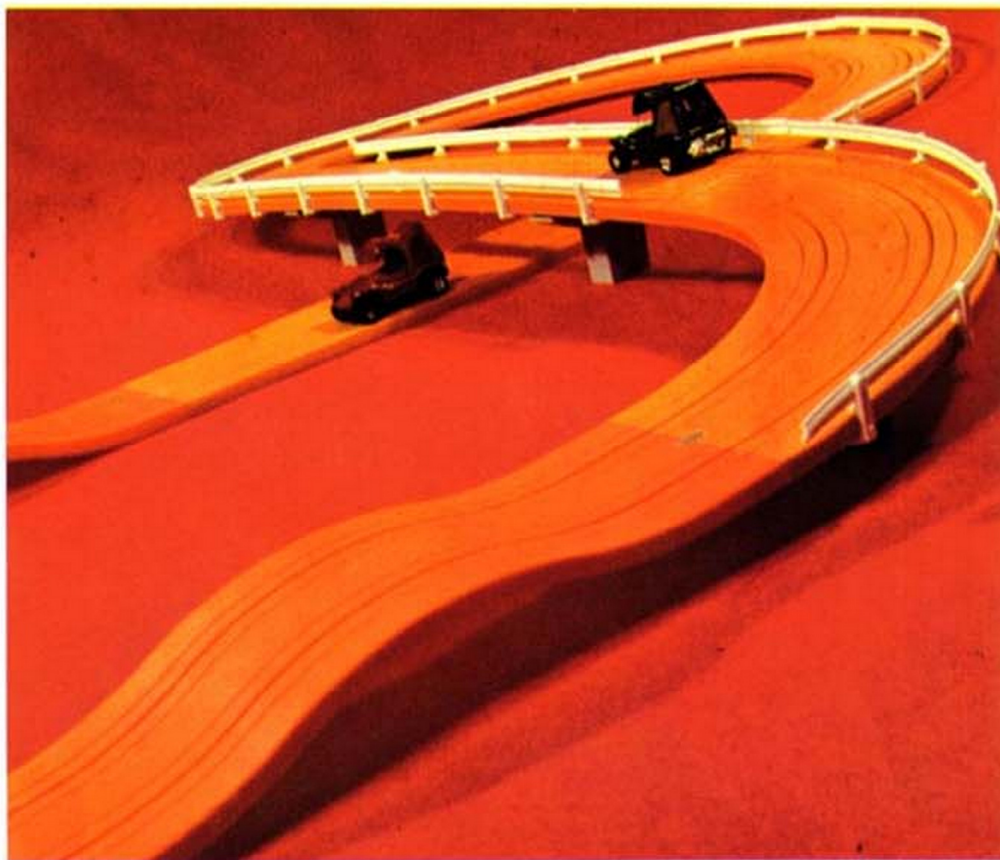

No. 1753 A/FX DODGE DAYTONA CHARGER

No. 1756 A/FX TRANS AM CAMARO Z-28

No. 1757 A/FX PORSCHE 917

"SAND VAN" RACE SET

No. 1326 "SAND VAN" RACE SET

Two customized "Sand Van" Dune Buggies roar flat-out across the desert and fly high over the dunes. OVER 9 FEET OF BAJA COLORED TRACK with two dramatic dunes for extra driving action. Add a husky UL approved Power Pack, two Color-Keyed Racing Speed Controls, strong solid Trestles, and lots of snap-on Guard Rail and you've got the most exciting starter set in history. The "SAND VAN" Race Set—more than just a beginning.