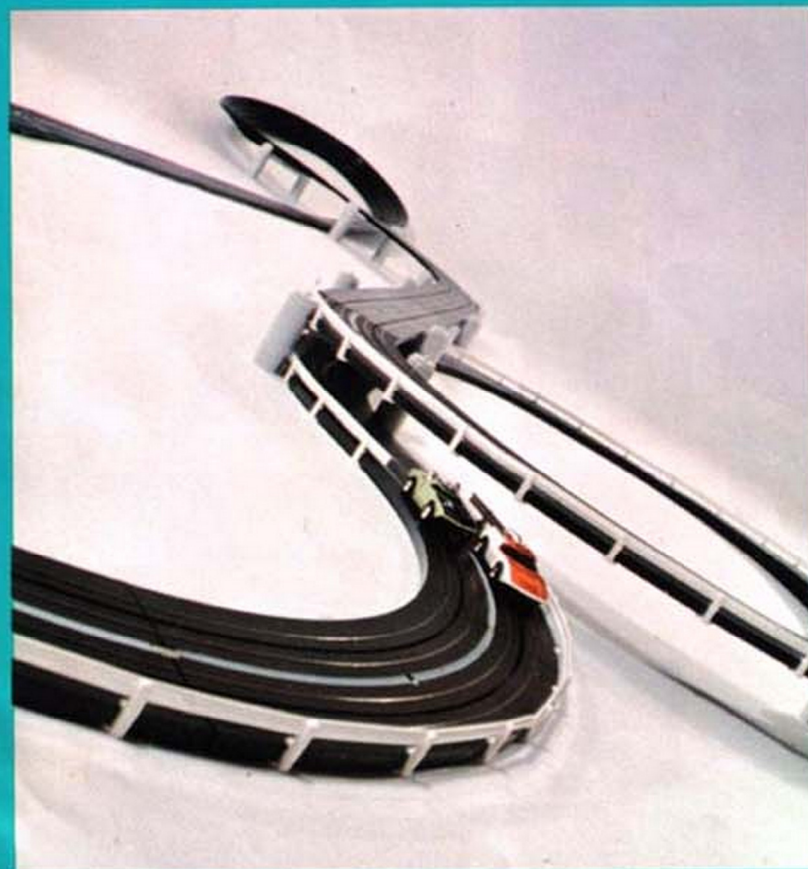

225° High Banked Monza Curve