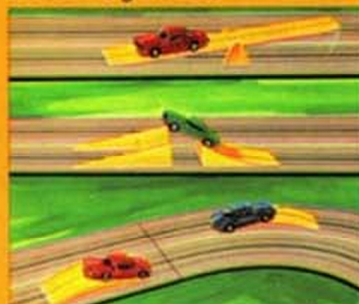

No. 1593 DAREDEVIL OBSTACLE COURSE (set of 4)... $1.00
Dare the "Daredevil" and add to your racing thrills with a teeter-totter... jumps... bumps! Easily movable.
Carton Pack: 3 doz.
Carton Weight: 12 lbs.