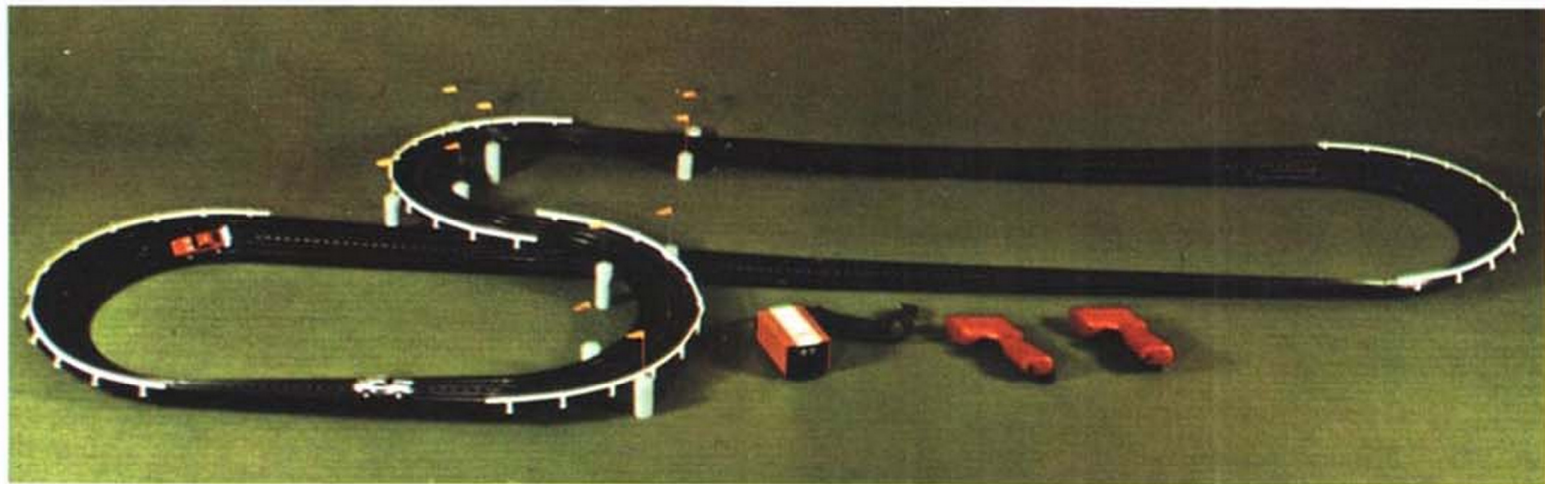

Crisscross Track, Cobblestone Track, Squeeze Track

Corner Crossover Track, Terminal Track

2 A/FX-Russkit Speed Controls, and Power Pack

Pit Kit Carrying Case 17 Special A/FX Hop-Up Performance Parts, Special A/FX Hop-Up Manual

AFX™ "MONZA TWIN" RACE SET

No. 1329—A/FX "MONZA TWIN" RACE SET

Designed for the "Lead Foot", the all-out Speed Demon, the "Monza Twin" features two new track blistering A/FX Race Cars, TWO 180° Deep-Dished High Banked Monza Curves, and lo-o-ong straights. We've even included special 15" Straight Track Sections to insure smooth driving performance. Two cool operating A/FX-Russkit Race Proven Controls, a big UL approved Power Pack, solid trestles, protective guard rail, and high flying racing flags—the A/FX "MONZA TWIN". A set for tire burners!

Retail Value—$44.05
Carton Pack—1/4 doz.
Carton Weight—21 lbs.
Layout Size—33" x 78"