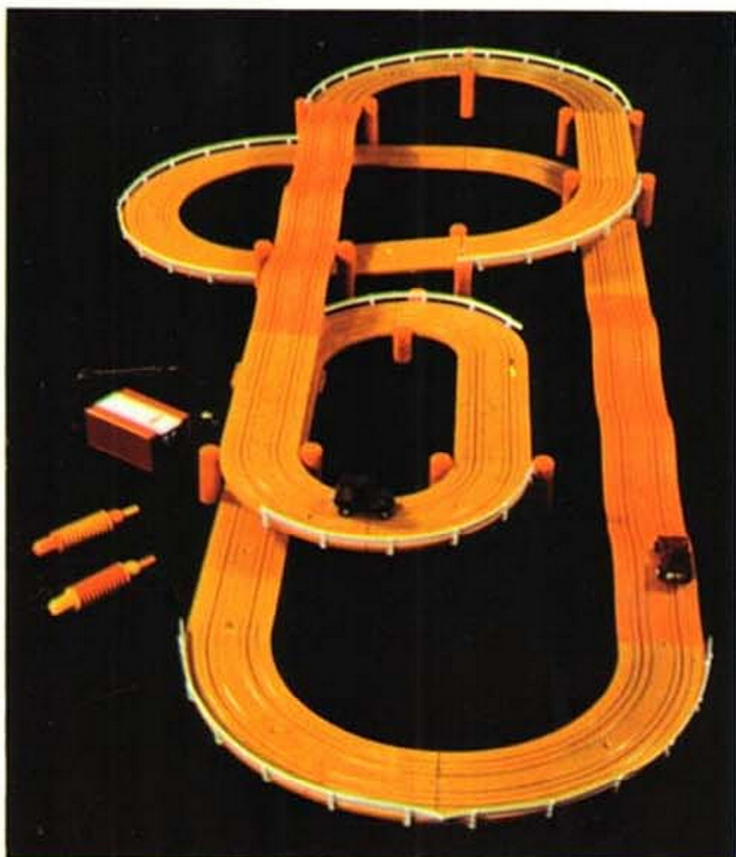

FLAMETHROWER "RED DUNES" RACE SET

No. 1333—FLAMETHROWER "RED DUNES" RACE SET

Dune Buggies go big time with DAY AND NIGHT RACING on OVER 20 FEET OF TWISTING TRACK. Two exciting Flamethrower "Sand Van" Buggies with REAL HEADLIGHTS and customized paint jobs. SIX Teeth-rattling dunes for a wild drive. Color-keyed Racing Speed Controls. The big Model Motoring UL approved Power Pack. Even a rocky cobblestone section—tough in the day, murder at night. Day and night racing across the sand colored desert track with the FLAMETHROWER "RED DUNES" RACE SET—Another Aurora Exclusive!

Retail Value—$46.05
Carton Pack—1/4 doz.
Carton Weight—25 lbs.
Layout Size—29" x 65"