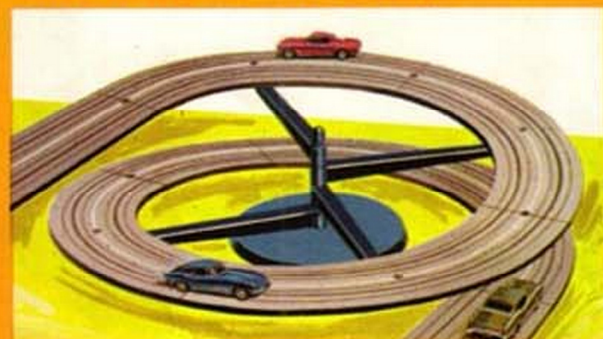

No. 1594 SPIRAL ROADWAY SUPPORT "COBRA CLIMB" (4 TRACK SUPPORTS, TUBE AND BASE) ... $1.50
You'll be comin' down the mountain ... at death-defying speeds!
Carton Pack: 2 doz. Carton Weight: 9 lbs.