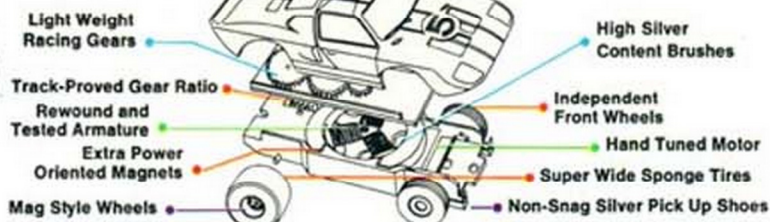

Tuff Ones

SPEED-TIMED AND TRACK TESTED AT 760 SCALE MPH.

No. 1480 "TUFF ONE" CAMARO... $4.00