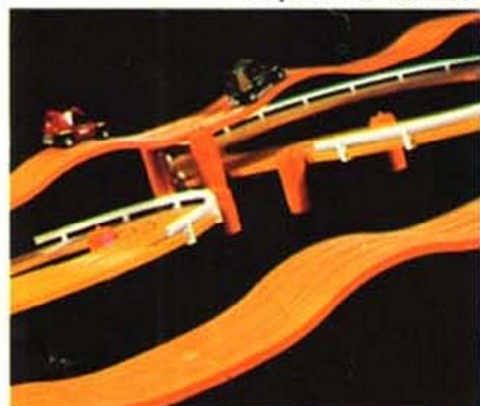

Trestles and Guard Rail