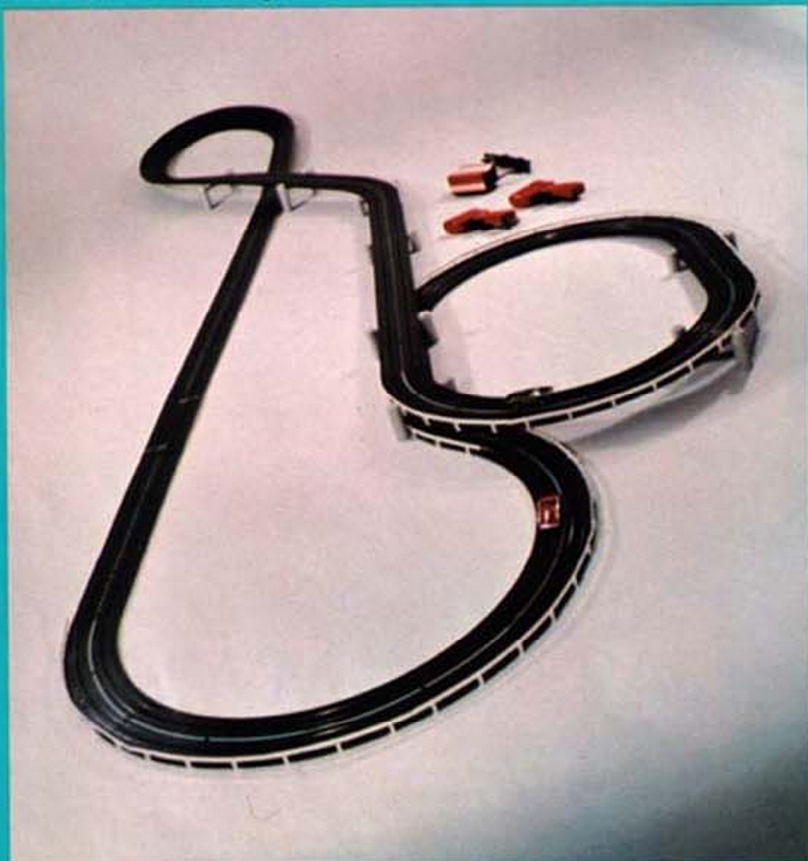

AFX™ "RALLY WHIP" RACE SET

No. 1331—A/FX "RALLY WHIP" RACE SET

The big two lane A/FX Racing Set from Aurora. 31 feet of all-out high speed competition wrapped around a GIANT 7 FOOT LONG STRAIGHTAWAY. A 225° Deep-Dished High Banked Monza Curve perfectly designed for flat-out A/FX Cars. Special 15" track sections, longer than most, to insure smooth performance, 15" radius curves for wide-open cornering. A built-in Lap Counter to save confusion. And a matched team of two great new A/FX cars and two A/FX-Russkit "Pro" Racing Speed Controls. The A/FX "RALLY WHIP" RACE SET—It's something else!

Retail Value—$56.45
Carton Pack—1/4 doz.
Carton Weight—29 lbs.
Layout Size—42" x 115"

2 A/FX Race Cars