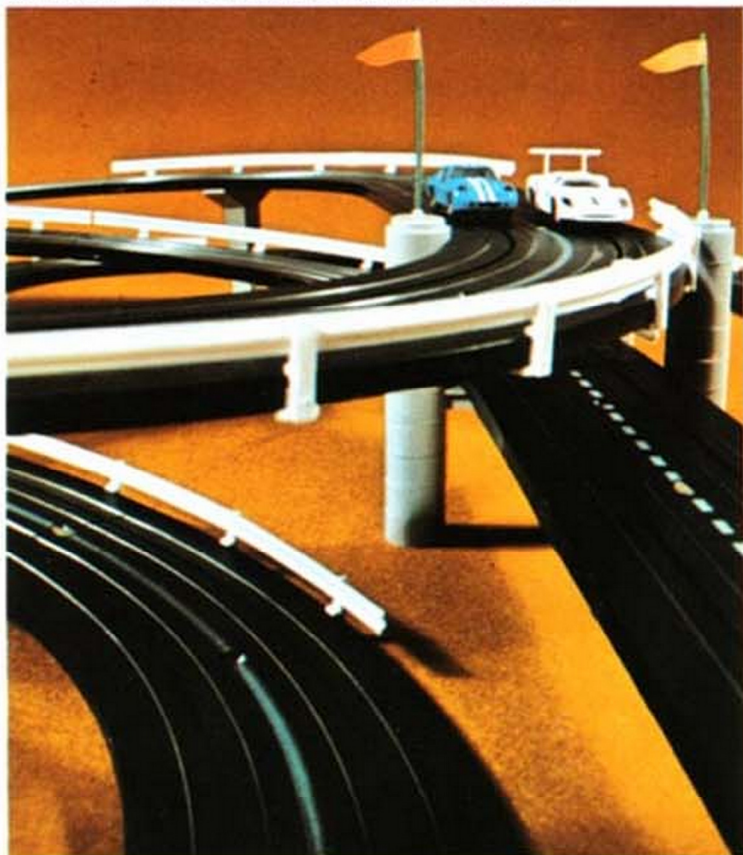

"24 HOURS OF LeMANS" RACE SET

No. 1330 "24 HOURS OF LEMANS" RACE SET

Aurora's Big Promotion Set of 1970 is loaded with new features for 1971. NEW Aurora-Ruskit Space Age Speed Controls with built-in circuit breakers. NEW wiggle track with a whole series of mini-s curves. NEW doublecross section for hairbreath passing thrills. And NEW Fluorescent GLOW-IN-THE-DARK Guard Rails to ease the danger of night driving. And, of course, Aurora's exclusive Flamethrowers, cars with REAL HEADLIGHTS for day and night competition. 28 sections of track and 3-level Racing at it's best—THE "24 HOURS OF LEMANS" RACE SET.

Retail Value—$45.05
Carton Pack—1/4 doz.
Carton Weight—26 lbs.
Layout Size—33" x 64"

2 "Flamethrower" Race Cars with Headlights