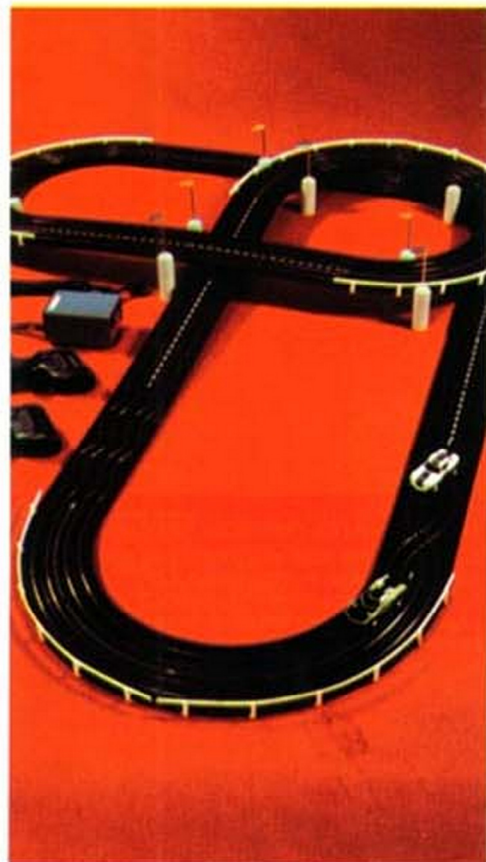

Retail Value—\$30.50
 Carton Pack—1/3 doz.
 Carton Weight—21 lbs.
 Layout Size—34" x 60"

2 "Sand Van" Dune Buggies

2 "Baja" colored "Sand Dunes"

2 Color-Keyed Racing Speed Controls

Power Pack

Trestles

Guard Rails