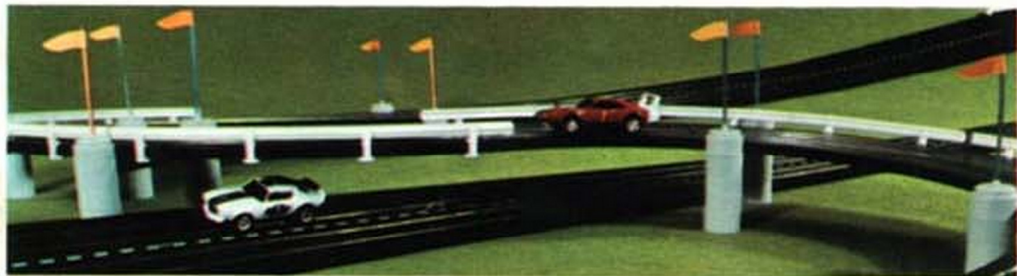

Trestles & Guard Rail & Racing Pennants