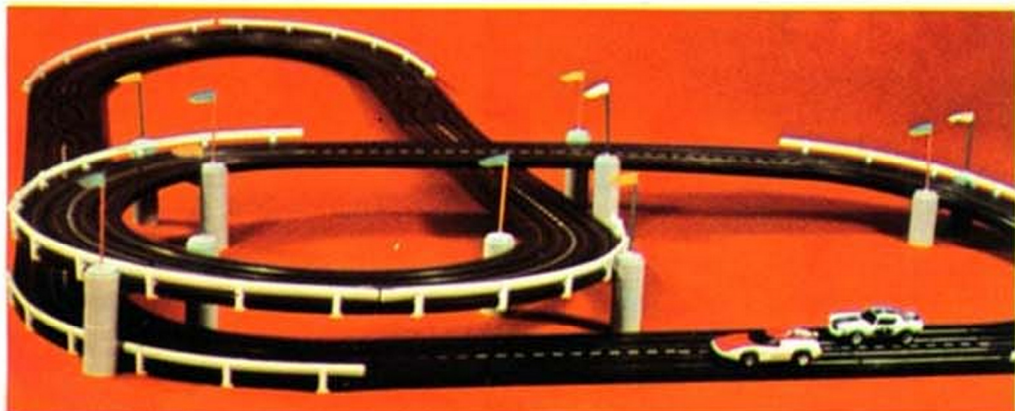

Trestles & Guard Rails & Racing Pennants