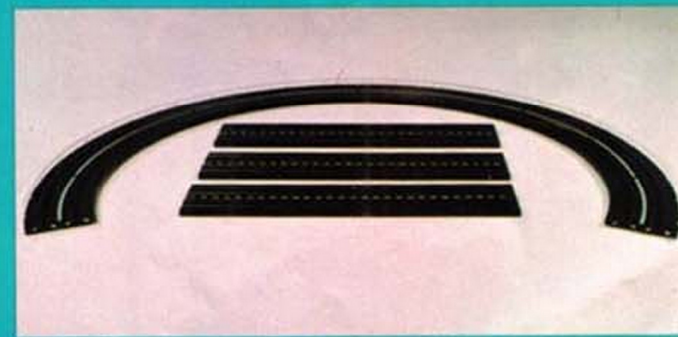

Speed Corners

Trestles & Racing Pennants

Fluorescent Glow-In-The-Dark Guard Rail

AFX™ "RALLY WHIP" RACE SET

No. 1331—A/FX "RALLY WHIP" RACE SET

The big two lane A/FX Racing Set from Aurora. 31 feet of all-out high speed competition wrapped around a GIANT 7 FOOT LONG STRAIGHTAWAY. A 225° Deep-Dished High Banked Monza Curve perfectly designed for flat-out A/FX Cars. Special 15" track sections, longer than most, to insure smooth performance, 15" radius curves for wide-open cornering. A built-in Lap Counter to save confusion. And a matched team of two great new A/FX cars and two A/FX-Russkit "Pro" Racing Speed Controls. The A/FX "RALLY WHIP" RACE SET—It's something else!

Big 15" Radius Turns & 15" High Speed Straight Sections

AFX™ "MONSTER" FOUR LANE RACE SET

No. 1332—A/FX "MONSTER" FOUR LANE RACE SET

The "Monster". FOUR lanes wide. FOUR "Out of Sight" A/FX Race Cars. FOUR A/FX-Russkit Trigger-Action Speed Controls with a patented shape for a perfect grip. High speed 15" long track sections. FOUR Lap Counters, one for each driver. A modified Figure-8 track plan for equalized lanes. OVER 22 FEET OF HOT RACING ACTION. Great for a neighborhood club. Perfect for the family. The A/FX "MONSTER" RACE SET... The living end!