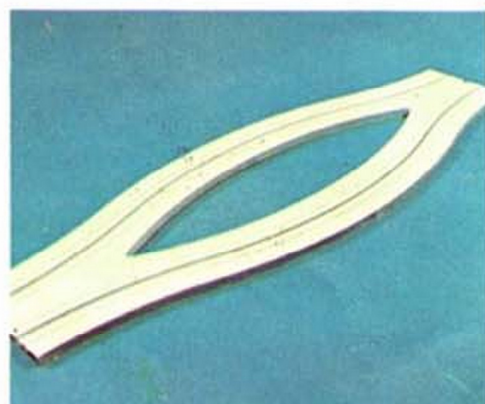

Cobblestone Track

SNOWMOBILE RACE SET

No. 1334 SNOWMOBILE RACE SET

Winter storms in and the Model Motoring Snowmobiles roll. Two popular and **EXCLUSIVE Aurora HO Snowmobiles** power around a twisting 13½ foot course with more than half a dozen extra winter action accessories. An icy wiggle section for skidding thrills. A big snow hump for high flyers. Break trail on a fresh track through the "Y" and steer clear at the dangerous doublecross. Even two slippery bridge sections to test your climbing skill. And if that isn't enough, add two Foam Snow Banks, two Racing Speed Controls, and a powerful pack. You haven't lived 'till you've cruised the snow country with the SNOWMOBILE RACE SET.

Retail Value—\$35.40
 Carton Pack—1/4 doz.
 Carton Weight—22 lbs.
 Layout Size—26" x 60"

2 Color-Keyed Racing Speed Controls and Power Pack

2 Foam Snow Banks

2 Snowmobiles

Snow Hump Track

Wiggle Track & Doublecross Track