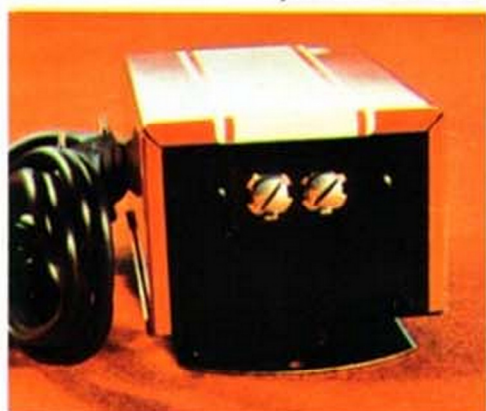

AFX™ "CALIFORNIA OVAL" RACE SET

No. 1327—A/FX "CALIFORNIA OVAL" RACE SET

Two red hot A/FX High Performance cars on a challenging two level course with OVER 16 FEET OF TRACK. Plus even more action on the teeth-jarring wiggle section and the dangerous doublecross. All this backed with two Pro-Styled A/FX-Russkit Trigger-Action Speed Controllers, a full Power Pack, steady bridge supports, and racing flags for the final touch. Aurora's A/FX "CALIFORNIA OVAL" Race Set... It's with it!

Retail Value—$37.05
Carton Pack—1/3 doz.
Carton Weight—27 lbs.
Layout Size—36" x 46"

Power Pack