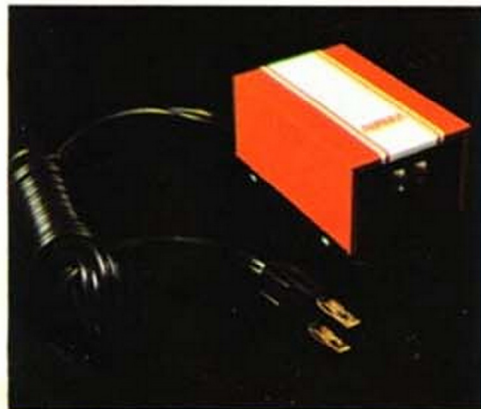

Retail Value—\$46.05
 Carton Pack—1/4 doz.
 Carton Weight—25 lbs.
 Layout Size—29" x 65"

2 "Sand Van" FLAMETHROWER Dune Buggies

6 "Red Dunes" Hump Tracks

Trestles and Guard Rail

Power Pack

2 Color-Keyed Racing Speed Controls