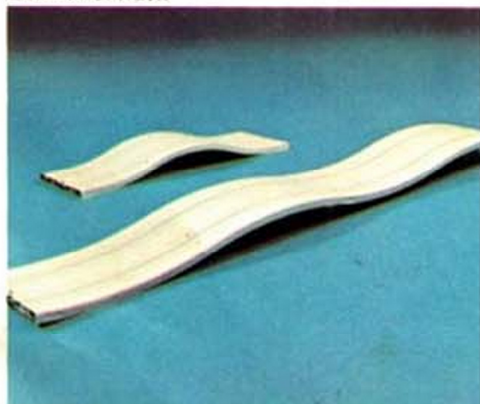

Retail Value—\$35.40
 Carton Pack—1/4 doz.
 Carton Weight—22 lbs.
 Layout Size—26" x 60"

2 Color-Keyed Racing Speed Controls and Power Pack

2 Foam Snow Banks

2 Snowmobiles

Snow Hump Track

Wiggle Track & Doublecross Track