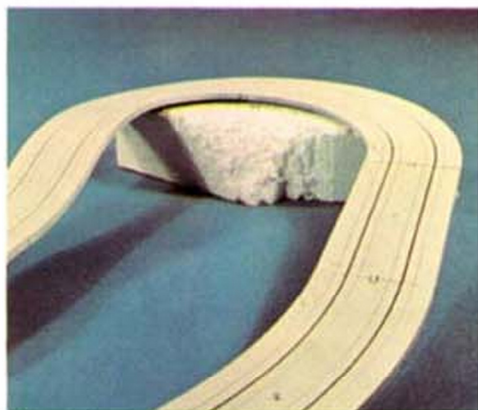

2 Foam Snow Banks