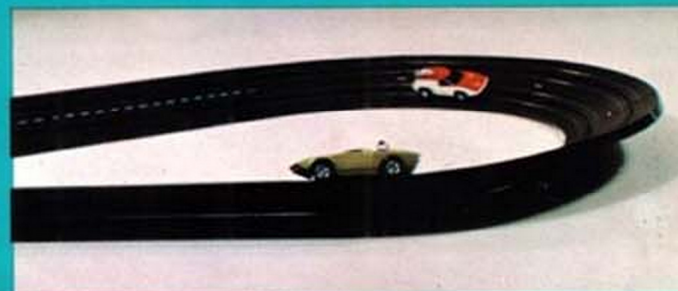

225° High Banked Monza Curve