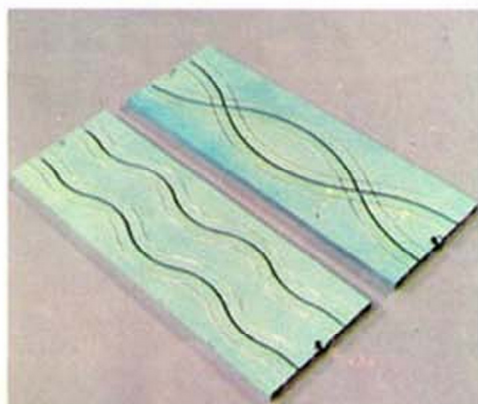

Retail Value—\$35.40
 Carton Pack—1/4 doz.
 Carton Weight—22 lbs.
 Layout Size—26" x 60"

2 Color-Keyed Racing Speed Controls and Power Pack

2 Foam Snow Banks

2 Snowmobiles

Snow Hump Track

Wiggle Track & Doublecross Track