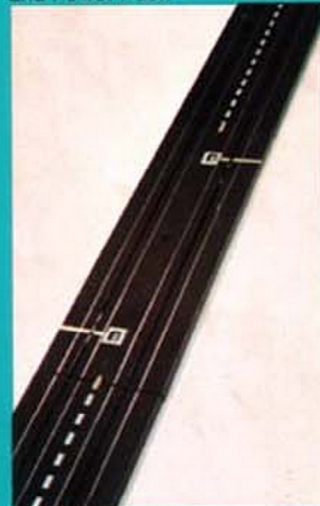

Lap Counter