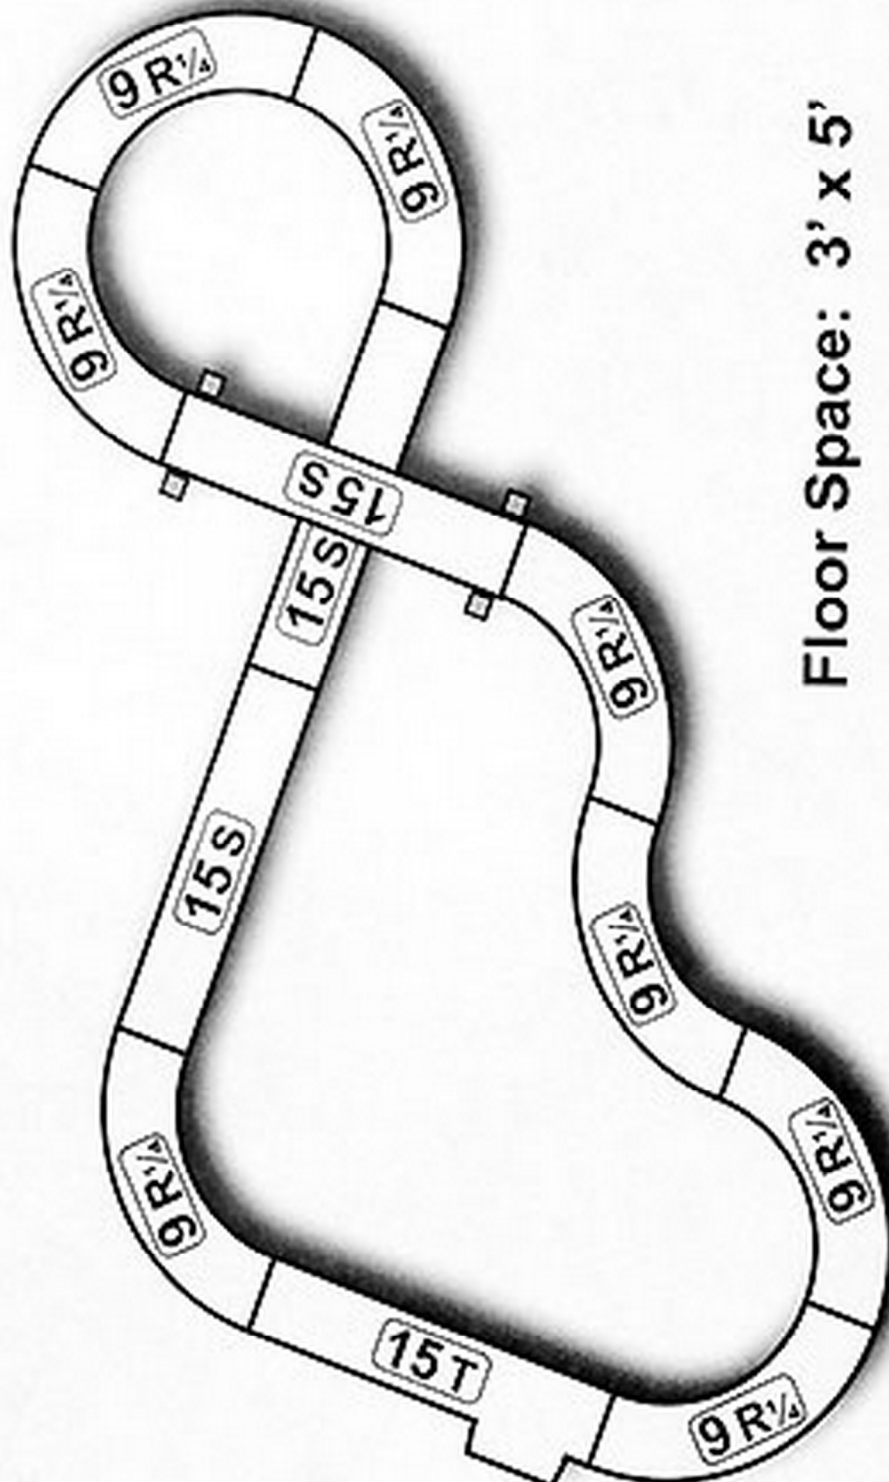

CONTENTS

Guardrails (8 pcs.)

Power Pack (1 pc.)

Bridge Support, Low (2 pcs.)

Controller (2 pcs.)

15" Straight Track (3 pc.)

15" Terminal Track (1 pc.)

9" Radius 1/4 Curve (3 pcs.)

Grandstand - 1 pc.

Pit Building - 1 pc.

Mega-G Collector Series (2 pcs.)
CLEAR cars

Tune-Up Kit: Track cleaning pad; 2 Pick-up shoes; Springs

HELP?**AFXRACING.COM**

- FAQs
- Video Set-Up Tips
- Video Troubleshooting

service@afxracing.com

877-866-9239

We will always respond to Email and phone calls as quickly as possible and in any case within 24 hours, not counting weekends and holidays.

Low Bridge Support: 

Floor Space: 3' x 5'