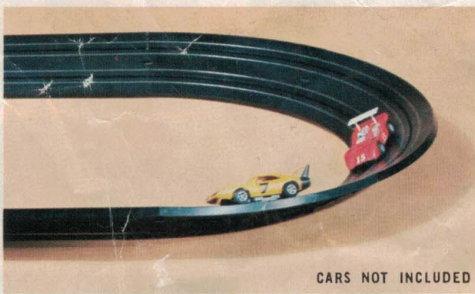

## No. 2465 Electric Lap Counter with 9" Remote Track Section

No. 1593 Daredevil Obstacle Course Accessories

No. 2502 9" Straight Double-Cross Track

No. 2513 9" Radius Crisscross Tracks (Sold By Pairs)

No. 2522 HO Railroad Crossing

No. 2506 9" Straight Cobblestone Track with Signs

No. 2521 9" Junction Turnoffs (Sold By Pairs)

No. 2501 9" Straight Wiggle Track

No. 2504 Loop-The-Loop with Track (Sold By Pairs)

No. 2503 9" "Y" Tracks (Sold By Pairs)

No. 2523 90 degree Intersection

No. 2467 Monza Banked Curve Set 9" Radius

No. 2539 9" Straight Squeeze Tracks

No. 2551 9" Straight Adapter Tracks (Sold By Pairs)

No. 2524 9" Straight CrissCross Tracks (Sold By Pairs)