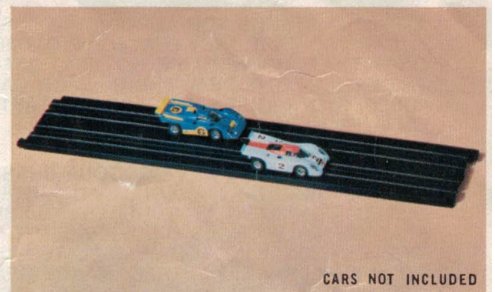

CARS NOT INCLUDED

- No. 2517 9" Straight Track
- No. 2515 5" Straight Track
- No. 2527 6" Straight Track
- No. 2516 7" Straight Track
- No. 2520 9" Straight Terminal Track
- No. 2542 15" Straight Track
- No. 2546 15" Straight Track Pack (4 sections)