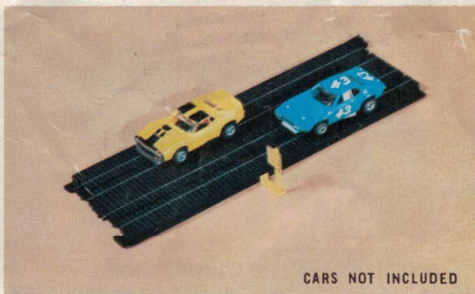

## No. 1594 Spiral Track Support Set

CARS NOT INCLUDED

## No. 2465 Electric Lap Counter with 9" Remote Track Section

No. 1593 Daredevil Obstacle Course Accessories

No. 2502 9" Straight Double-Cross Track

No. 2513 9" Radius Crisscross Tracks (Sold By Pairs)

No. 2522 HO Railroad Crossing

No. 2506 9" Straight Cobblestone Track with Signs

No. 2521 9" Junction Turnoffs (Sold By Pairs)

No. 2501 9" Straight Wiggle Track

No. 2504 Loop-The-Loop with Track (Sold By Pairs)

No. 2503 9" "Y" Tracks (Sold By Pairs)