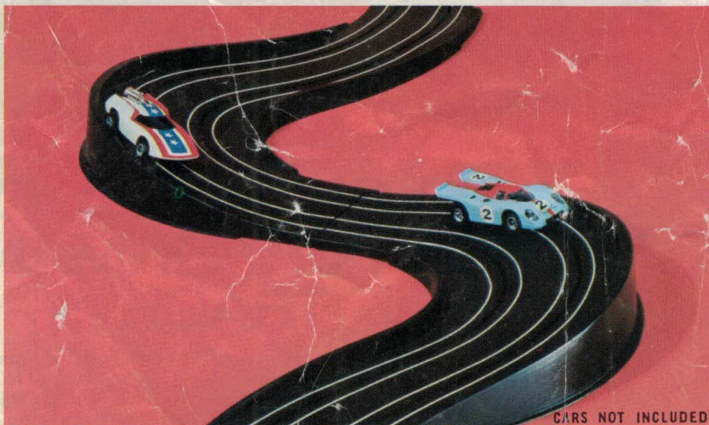

## No. 2544 A/FX BANKED HAIRPIN CURVE

Hairpin Banked 6" radius curve! Now, Full Speed and Driving Excitement are possible on this 6" radius curve with integral "SPEED WALLS" allowing high speed driving through the tightest turns! Designed for 2 to 4 lane traffic. The new A/FX HAIRPIN CURVE..... complete with A/FX "DEEP SLOT" and "SPEED LOK" track features.

## No. 2545 A/FX DAYTONA BANKED CURVE SET

Now set a blistering pace with the 12" radius A/FX DAYTONA BANK CURVE! Complete with integral speed walls for super speed thrills! Add the 9 inch radius Monza Bank Curve and utilize the supports. The A/FX Daytona Bank Curve... includes the A/FX "DEEP SLOT" "SPEED LOK" track features and all you'll need for real racing excitement!