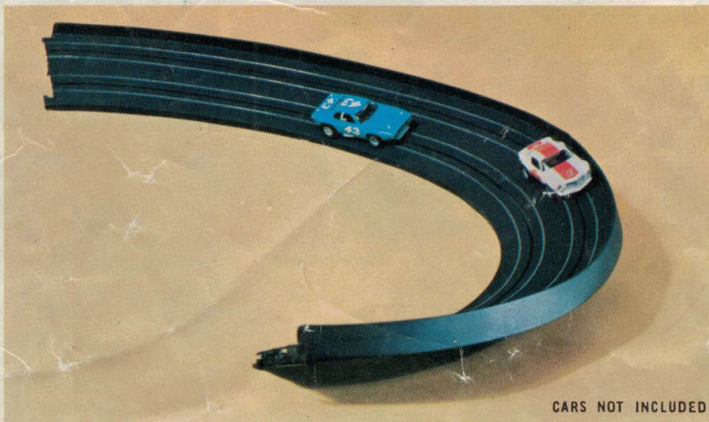

## EXCLUSIVE A/FX HIGH PERFORMANCE TRACK

New high speed-High Performance A/FX Track specially created for today's faster cars. "EXTRA DEEP" SLOT, the deepest in HO racing, and the only one designed for the optional "DEEP SLOT" GUIDE PIN now included on all A/FX cars. "SPEED LOK" assembly for faster and easier joining. Strong and positive with perfect electrical conductivity. "SLOT WEDGE" design where each track section meets. Prevents the guide pin from snagging and insures smoother and faster performance. A/FX HIGH PERFORMANCE TRACK... the fastest, toughest, surest, most dependable track in HO history... in every set and with every A/FX car.

# A/FX™ HIGH PERFORMANCE TRACK

(with "SPEED LOK" ASSEMBLY, EXTRA "DEEP SLOT", AND "SLOT WEDGE" DESIGN)

CARS NOT INCLUDED

## No. 2544 A/FX BANKED HAIRPIN CURVE

Hairpin Banked 6" radius curve! Now, Full Speed and Driving Excitement are possible on this 6" radius curve with integral "SPEED WALLS" allowing high speed driving through the tightest turns! Designed for 2 to 4 lane traffic. The new A/FX HAIRPIN CURVE..... complete with A/FX "DEEP SLOT" and "SPEED LOK" track features.

## No. 2545 A/FX DAYTONA BANKED CURVE SET

Now set a blistering pace with the 12" radius A/FX DAYTONA BANK CURVE! Complete with integral speed walls for super speed thrills! Add the 9 inch radius Monza Bank Curve and utilize the supports. The A/FX Daytona Bank Curve... includes the A/FX "DEEP SLOT" "SPEED LOK" track features and all you'll need for real racing excitement!