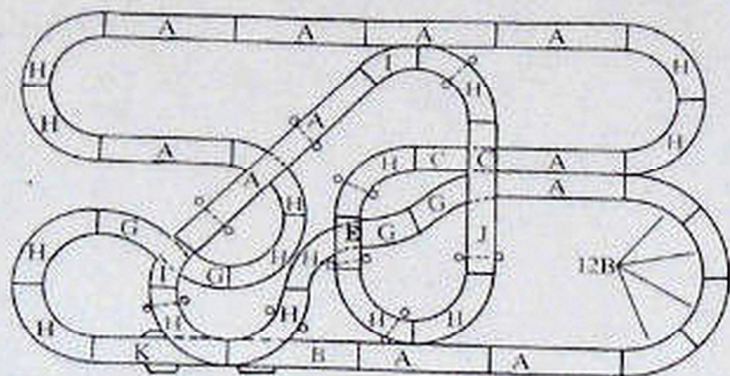

BIG BLOCK BATTLEERS

NO. 9802

YOUR SET CONTAINS:

A
15" Straight Track (11)

C
9" Straight Track (2)

E
6" Straight Track (1)

H 9" 1/4 Curve Track (15)

9" Squeeze Track (1)

AFX Cars (2)

K
15" Lap Cntr Track (1)

B
15" Terminal Track (1)

For Consumer service,
Call 1-877-866-9239

G 12" 1/8 Curve Track (4)

Guard Rails (21)

Power Pack (1)

Accelerators (2)

I 9" 1/8 Curve Track (2)

Small Trestles (10)

12B 12" 1/8 Bnkd. Curve (4)

Track Cleaning Pad, 2 Pick-up Shoes and Springs also included.

Experiment with the Future of Racing by building these exciting alternate layouts!