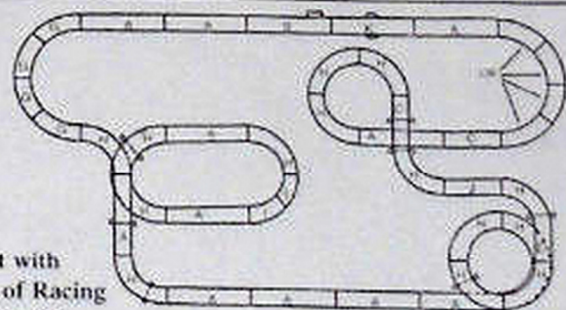

BIG BLOCK BATTLEERS

NO. 9802

YOUR SET CONTAINS:

A
15" Straight Track (11)

C
9" Straight Track (2)

E
6" Straight Track (1)

H 9" 1/4 Curve Track (15)

9" Squeeze Track (1)

AFX Cars (2)

K
15" Lap Cntr Track (1)

B
15" Terminal Track (1)

For Consumer service,
Call 1-877-866-9239

G 12" 1/8 Curve Track (4)

Guard Rails (21)

Power Pack (1)

Accelerators (2)

I 9" 1/8 Curve Track (2)

Small Trestles (10)

12B 12" 1/8 Bnkd. Curve (4)

Track Cleaning Pad, 2 Pick-up Shoes and Springs also included.

Experiment with the Future of Racing by building these exciting alternate layouts!