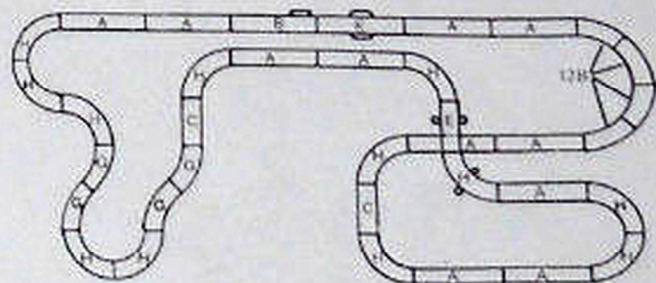

BIG BLOCK BATTLEERS

NO. 9802

YOUR SET CONTAINS:

A
15" Straight Track (11)

C
9" Straight Track (2)

E
6" Straight Track (1)

H 9" 1/4 Curve Track (15)

9" Squeeze Track (1)

AFX Cars (2)

K
15" Lap Cntr Track (1)

B
15" Terminal Track (1)

For Consumer service,
Call 1-877-866-9239

G 12" 1/8 Curve Track (4)

Guard Rails (21)

Power Pack (1)

Accelerators (2)

I 9" 1/8 Curve Track (2)

Small Trestles (10)

12B 12" 1/8 Bnkd. Curve (4)

Track Cleaning Pad, 2 Pick-up Shoes and Springs also included.

Experiment with the Future of Racing by building these exciting alternate layouts!