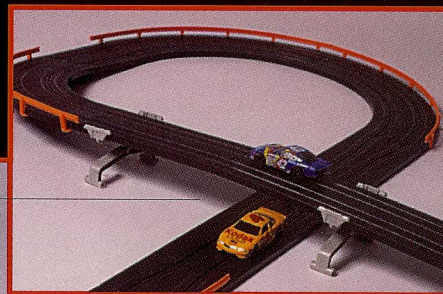

THE SQUEEZER™

Three Squeeze Tracks!
Run the gauntlet- Only one at a time will fit. Will it be you?

Over/Under Action

Lap Counter

UL Approved Power Pack

2- Pro-Klass Controllers

PACK: 6
WEIGHT: 32
CUBE: 3.9
PART NO: 9944

3- 9" Sections of Squeeze Track! 2 High Performance SRT Cars! Lap Counter! Chicane Section! 2 hand controllers and a UL listed wall type power pack.

Squeeze tracks only take one car at a time. If you arrive just a little bit late... Your in the "marbles"!