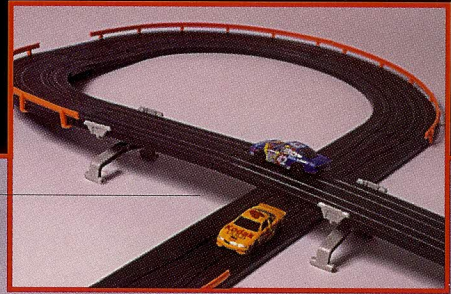

THE SQUEEZER™

Three Squeeze Tracks!
Run the gauntlet- Only one at a time will fit. Will it be you?

Over/Under Action

Lap Counter

UL Approved Power Pack

2- Pro-Klass Controllers

PACK: 6
WEIGHT: 32
CUBE: 3.9
PART NO: 9944

3- 9" Sections of Squeeze Track! 2 High Performance SRT Cars! Lap Counter! Chicane Section! 2 hand controllers and a UL listed wall type power pack.

Squeeze tracks only take one car at a time. If you arrive just a little bit late... Your in the "marbles"!