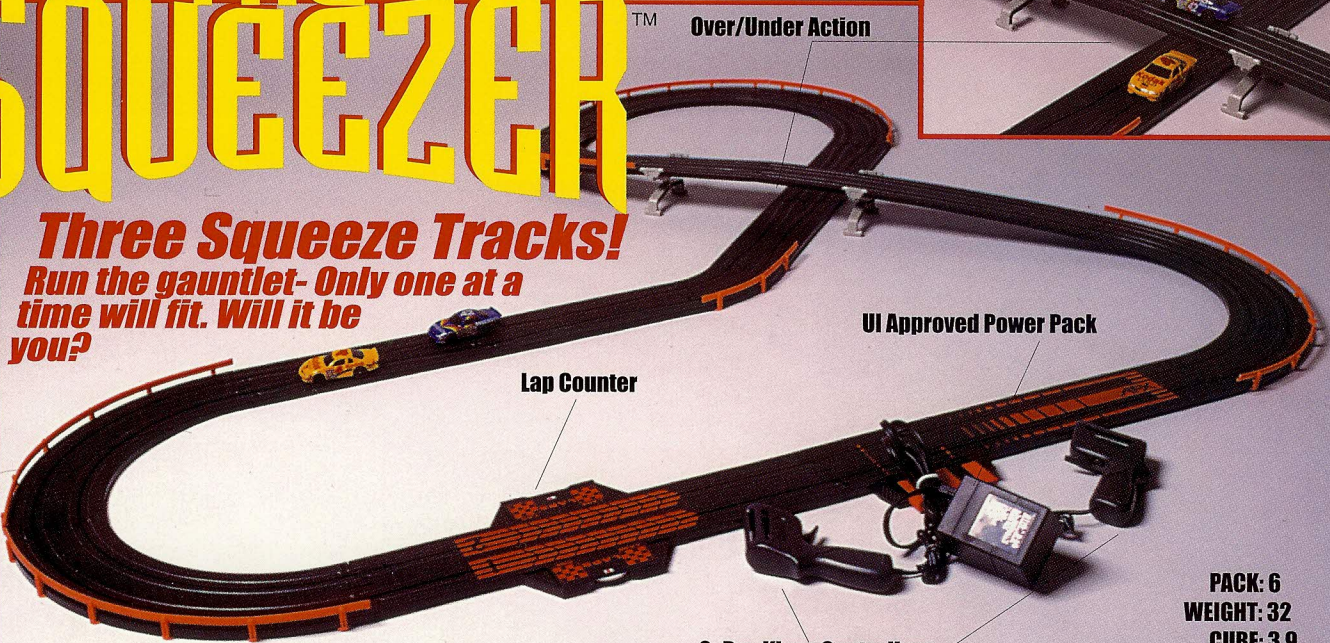

RACEMASTERS™

2000

4 WAY SPLIT™

H.O. SCALE ELECTRIC SLOT CAR RACING TRACK

4 LANES OF RACING ACTION - 25 RUNNING FEET OF TRACK!
 This four lane set is our most popular ever! Great fun for the whole family or for an entire neighborhood! Over 16 track configurations possible for the ultimate in LeMans action. Start a racing club today! Comes with everything needed to race.

9201 MERCEDES C9

9202 JAGUAR SILK CUT

9206 TOYOTA TENORAS

9871 CRKT. BOARD MCDS.

ACCESSORIZE!

Racemasters carries a full line of track to expand. One of the hottest trends is neighborhood race centers. With AFX, you can grow a race set into a monster! The sky is the limit when it comes to expansion!

THE SQUEEZER™

Three Squeeze Tracks!
Run the gauntlet- Only one at a time will fit. Will it be you?

Over/Under Action

Lap Counter

UL Approved Power Pack

2- Pro-Klass Controllers

PACK: 6
WEIGHT: 32
CUBE: 3.9
PART NO: 9944

3- 9" Sections of Squeeze Track! 2 High Performance SRT Cars! Lap Counter! Chicane Section! 2 hand controllers and a UL listed wall type power pack.

Squeeze tracks only take one car at a time. If you arrive just a little bit late... Your in the "marbles"!