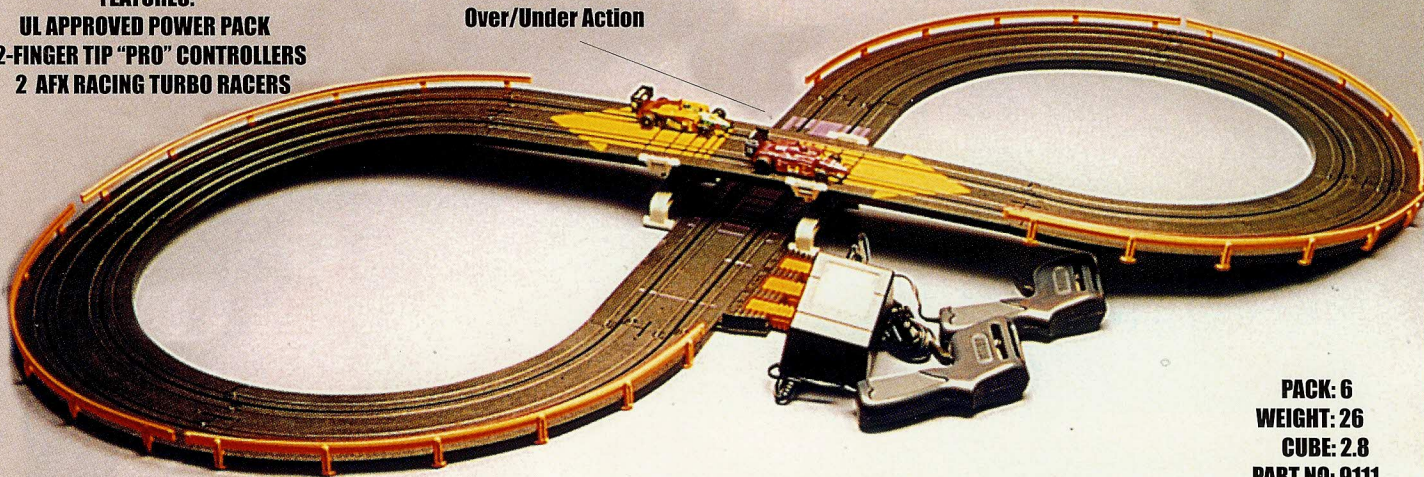

INFINITY™ Hot Figure-8 Action!

A great starter set - also fun for the experienced racer!

FEATURES:
UL APPROVED POWER PACK
2-FINGER TIP "PRO" CONTROLLERS
2 AFX RACING TURBO RACERS

Over/Under Action