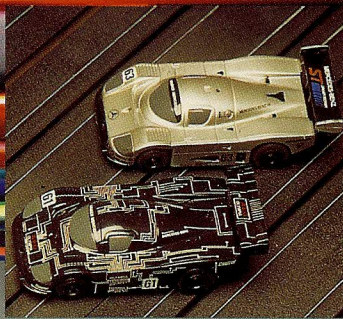

RACEMASTERS™

2000

4 WAY SPLIT™

H.O. SCALE ELECTRIC SLOT CAR RACING TRACK

4 LANES OF RACING ACTION - 25 RUNNING FEET OF TRACK!
 This four lane set is our most popular ever! Great fun for the whole family or for an entire neighborhood! Over 16 track configurations possible for the ultimate in LeMans action. Start a racing club today! Comes with everything needed to race.

GUARDRAILS

PACK: 2
 WEIGHT: 28
 CUBE: 2.6
 PART NO: 9945

4-Way Split

10 Lap - Lap Counter

OVER/UNDER SECTION WITH PYLONS

4 CONTROLLERS

SUPER G-Plus™

Comes With these 4 H.O. Scale Super G+ GTP Racing Cars

9201 MERCEDES C9

9202 JAGUAR SILK CUT

9206 TOYOTA TENORAS

9871 CRKT. BOARD MCDS.

ACCESSORIZE!

Racemasters carries a full line of track to expand. One of the hottest trends is neighborhood race centers. With AFX, you can grow a race set into a monster! The sky is the limit when it comes to expansion!