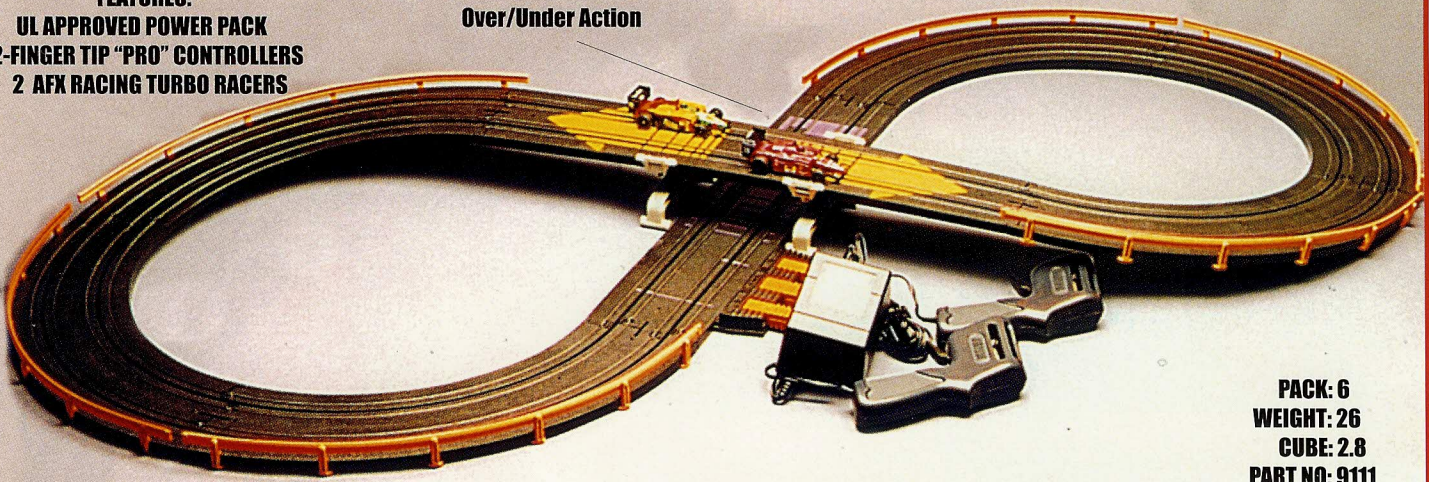

PACK: 6
WEIGHT: 26
CUBE: 2.8
PART NO: 9111

TOMY