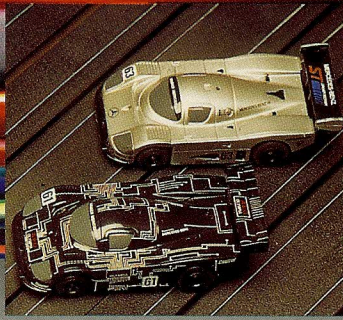

RACEMASTERS™

2000

4 WAY SPLIT™

H.O. SCALE ELECTRIC SLOT CAR RACING TRACK

4 LANES OF RACING ACTION - 25 RUNNING FEET OF TRACK!
 This four lane set is our most popular ever! Great fun for the whole family or for an entire neighborhood! Over 16 track configurations possible for the ultimate in LeMans action. Start a racing club today! Comes with everything needed to race.

GUARDRAILS

PACK: 2
 WEIGHT: 28
 CUBE: 2.6
 PART NO: 9945

4-Way Split

10 Lap - Lap Counter

OVER/UNDER SECTION WITH PYLONS

4 CONTROLLERS

SUPER G-Plus™

Comes With these 4 H.O. Scale Super G+ GTP Racing Cars

9201 MERCEDES C9

9202 JAGUAR SILK CUT

9206 TOYOTA TENORAS

9871 CRKT. BOARD MCDS.

ACCESSORIZE!

Racemasters carries a full line of track to expand. One of the hottest trends is neighborhood race centers. With AFX, you can grow a race set into a monster! The sky is the limit when it comes to expansion!