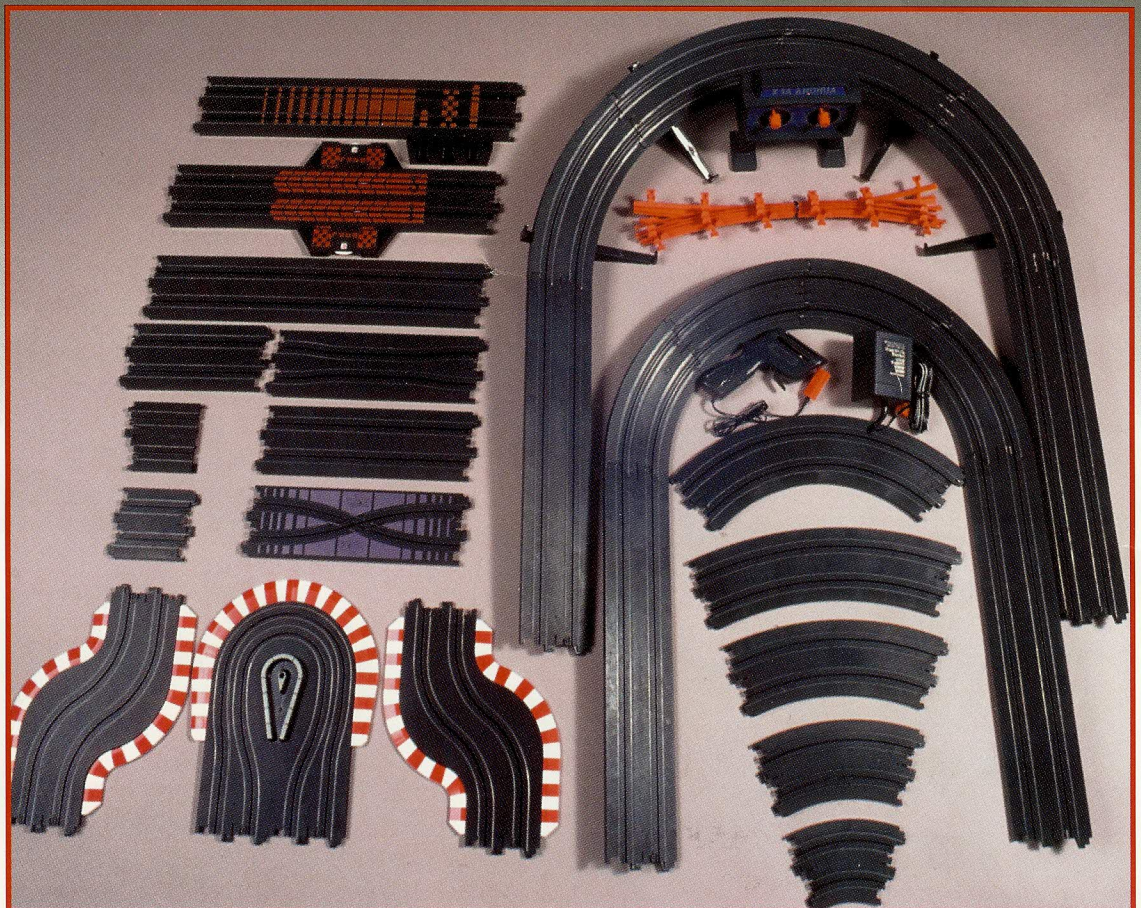

9894 INDY F1 #26

8752 T'BIRD SILVER

8792 INDY #1

8810 NISSAN 300ZX

9933 BEAMER GREY

9934 ARROW #23

PARTS AND ACCESSORIES

Make your layout bigger, more exciting, or add accessories.

One of the best features of the Racemasters line is the expandability. With our complete line of parts and accessories you can let your imagination be your guide when building your "dream" track. Virtually any configuration imaginable for a two or four lane track can be made. All Racemaster AFX parts come packaged on a 4-color card, poly-sealed, ready for display. Assortments and individual master packs are both available.

DESCRIPTIONS:

- 8628 9" BANKED CURVE SET
- 8630 CONTROLLER
- 8631 POWER PACK
- 8656 6" 1/8 CURVE
- 8663 15" 1/8 CURVE
- 8992 3" HAIRPIN
- 8993 9" CHICANE
- 8634 TUNE UP KIT RACING TURBO
- 8995 TUNE UP KIT G+
- 8623 9" 1/4 CURVE, PAIR
- 8624 9" 1/8 CURVE, PAIR
- 8627 15" TERMINAL TRACK
- 8646 15" LAP COUNTER
- 8621 15" STRAIGHT TRACK, PAIR
- 8626 3" ADAPTER TRACK, PAIR
- 8622 9" STRAIGHT TRACK, PAIR
- 8641 6" STRAIGHT TRACK, PAIR
- 8632 3" STRAIGHT TRACK, PAIR
- 8655 9" CROSSOVER TRACK, PAIR
- 8648 GUARDRAILS, 10 PACK
- 8629 LAP COUNTER, AUTOMATIC
- 8991 12" BANKED CURVE SET
- 8625 9" SQUEEZE TRACK