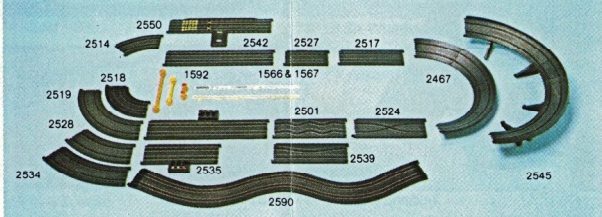

## Electronic Data Race

- 2550 Flying Start 380mm/15"
- 2542 Straight 380mm/15"
- 1566 & 1567 Trackside Banners & Guard Rails
- 1592 Bridge Beams & Extensions
- 2518 Curve (1/4) 153mm/6"
- 2519 Radius Curve (1/4) 228mm/9"
- 2528 Radius Curve (1/8) 305mm/12"
- 2534 Terminal Track 228mm/9"

- 2517 Straight 228mm/9"
- 2545 High Speed Curve x 2 305mm/12"
- 2467 High Banked Curve x 4 228mm/9"
- 2501 Wiggle 228mm/9"
- 2524 Criss Cross x 2 228mm/9"
- 2539 Chicane 228mm/9"
- 2590 Flex-track\* 912mm/36"
- 2535 Terminal Track 380mm/15"