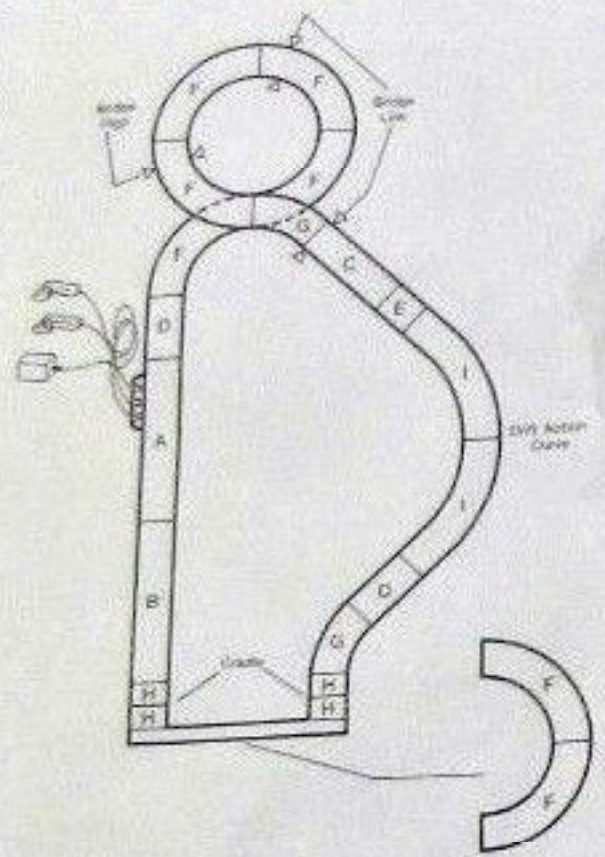

# AFX

THE CLOSEST THING TO REAL RACING™  
**LAYOUT SHEET**

**SUPER G-PLUS™  
SPEED HOOK # 9101**

### YOUR SET CONTAINS:

QTY	ITEM	ITEM
1		20' Terminal Track A
1		10' Straight Track B
1		9' Straight Track C
1		8' Straight Track D
2		3' Straight Track E
1		4' Radius Curve 11/32" Track F
7		2' Radius Curve 11/32" Track G
2		1 1/2' Low Track H
4		1 1/2' Low Track H
1		Diff Action Curve I
6		Guard Rails
2		Controllers
1		20/1000 Power Pack with Two-Way Racing Pads
2		Cradle
1		High Bridge Supports
2		Low Bridge Supports
2		Super G-Plus™ Cars

Track Cleaning Pad, 2 Pick-Up Shoes and Springs also included.

**SUPER G-PLUS™ SPEED HOOK**  
RACE SET # 9101 "NOTHING IS FASTER"

HERE IS THE ALTERNATE LAYOUT YOU CAN BUILD WITH THIS SET