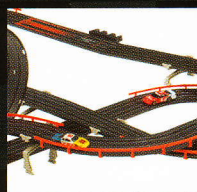

Track DETAILS

HO Scale

HO is the world's most popular scaled down model size (officially 1:87). In AFX racing the HO scale refers to the size of the race track and is approximately 1:64 scale, or about 64 times smaller than reality.