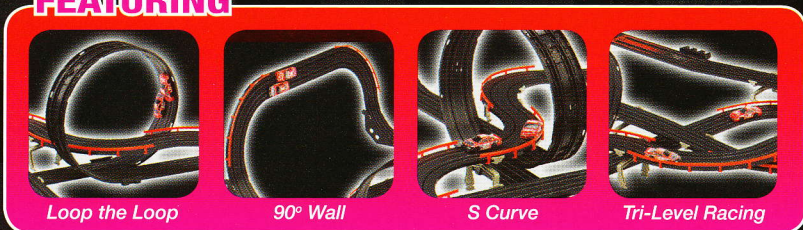

Thunderloop THRILLER

F5559

Enjoy the thrills and spills of racing through the "S" curve, challenging the loop the loop, down the straights and up the wall on this tri-level circuit with 8.39 metres (27.5ft) of high performance track.

Set Contains:

- 2 AFX Turbo Cars
- 36 Sections 8.39 metres (27.5ft) of High Performance Track
- Loop the Loop Track
- Wall Climbing
- Tri-level
- 2 Controllers
- 8 Bridge Beams: 5 High, 3 Low
- 12 Guard Rails
- 1 240V-16V Power Pack

FEATURING

Bathurst ENDURO

F5563

You've seen it on TV now experience the action first hand when you drive on Australia's most famous racing circuit. Become your own "King of the Mountain" around a replica of the famous Mount Panorama Circuit.

Set Contains:

- 2 AFX Super-G-Plus Cars
- 35 Sections 11.3 metres (37ft) of High Performance Track
- Crossover Track
- 2 Controllers
- 13 Bridge Beams: 5 High, 8 Low
- 18 Guard Rails
- 1 Grandstand
- 1 240V-16V Power Pack

FEATURING