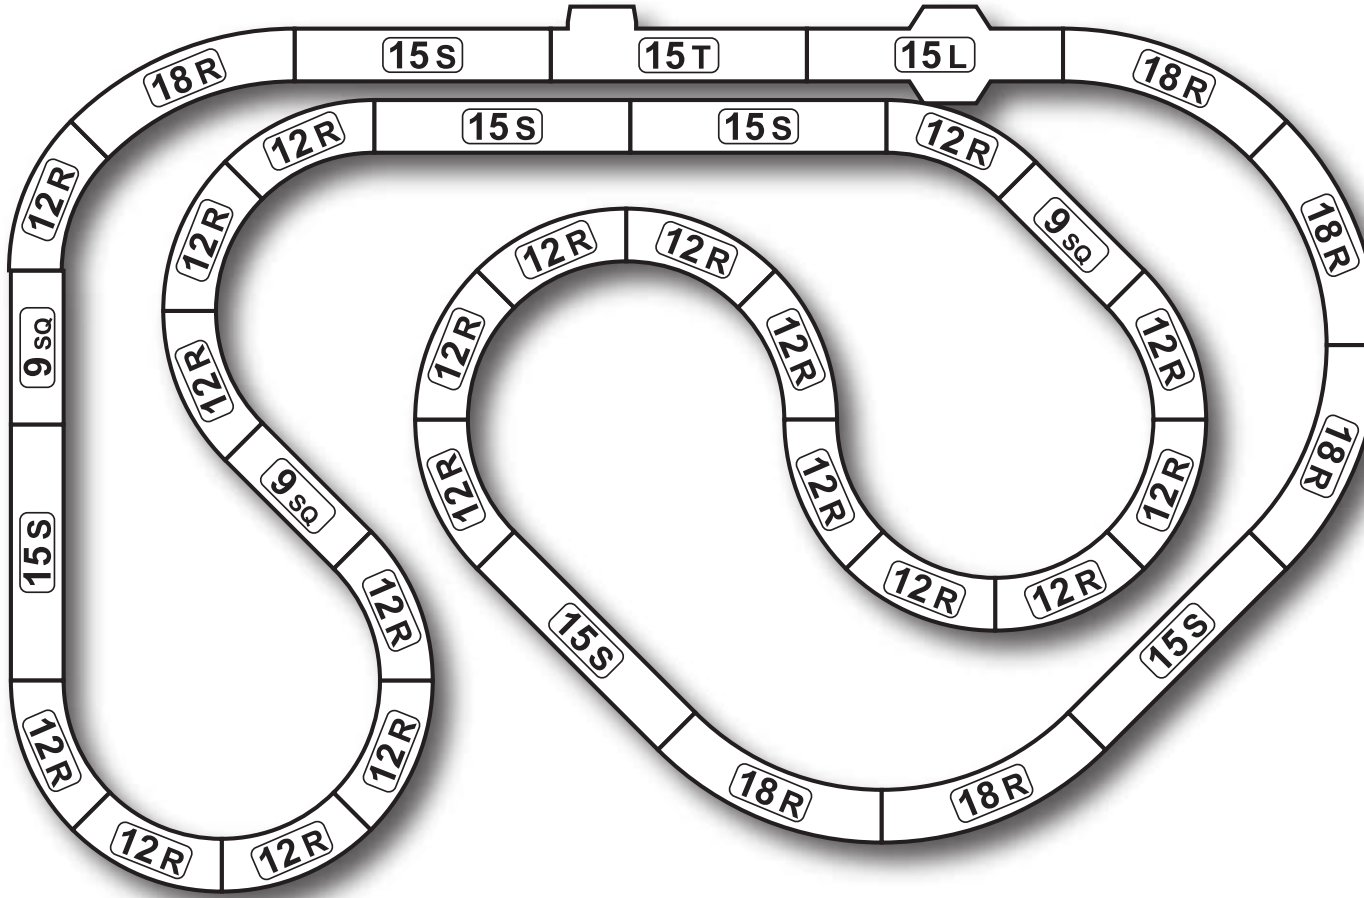

15" Lap Counter (1 pc.)

9" Squeeze Track (3 pc.)

12" Radius 1/8 Curve (20 pcs.)

18" Radius 1/8 Curve (6 pcs.)

Mega-G LMP Cars (2 pcs.)

Tune-Up Kit: Track cleaning pad; 2 Pick-up shoes; Springs

6.5'

4'