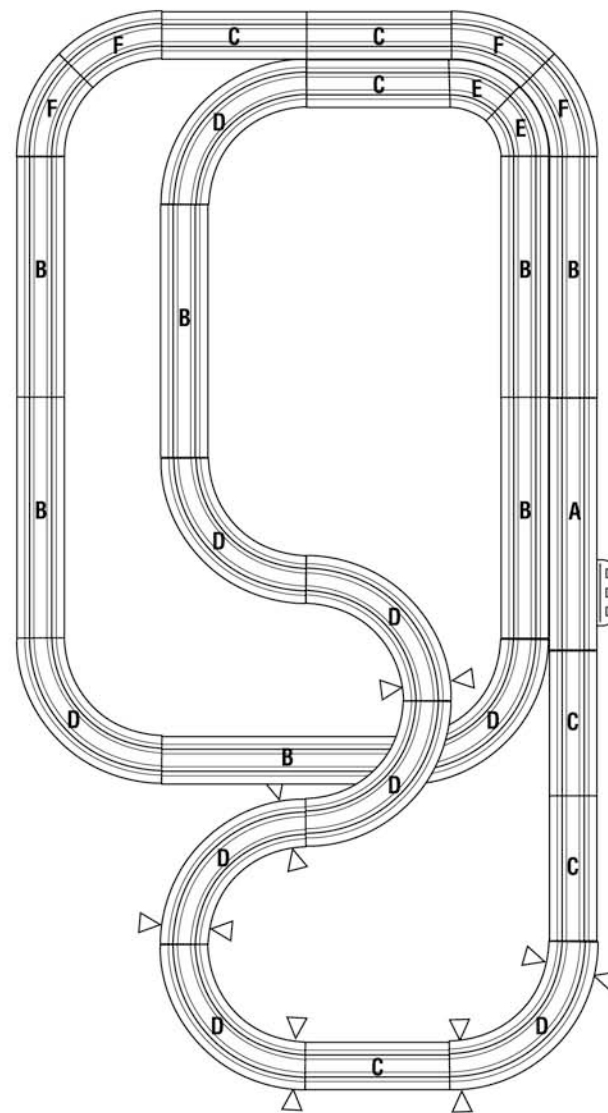

LAYOUT SHEET

(Track Cleaning Pad, 2 Pick-Up Shoes and 2 Springs also Included.)

Inclusions

Track Layout

For more track layouts, accessories and a complete list of all the cars, obtain your free AFX catalogue from Toy Traders (Sales) Pty Ltd.

Toy Traders (Sales) Pty Ltd
PO Box 232 Lidcombe
NSW 2141 Australia

KEY

▷ ◁ Low Bridge Support

Ages 8 and up No 5557

TOMY®

Limited Lifetime Warranty

www.AFX.com.au

*If the external flexible cable of the transformer is damaged, it shall be repaired or replaced by the manufacturer or his service agent or a similar qualified person in order to avoid a hazard