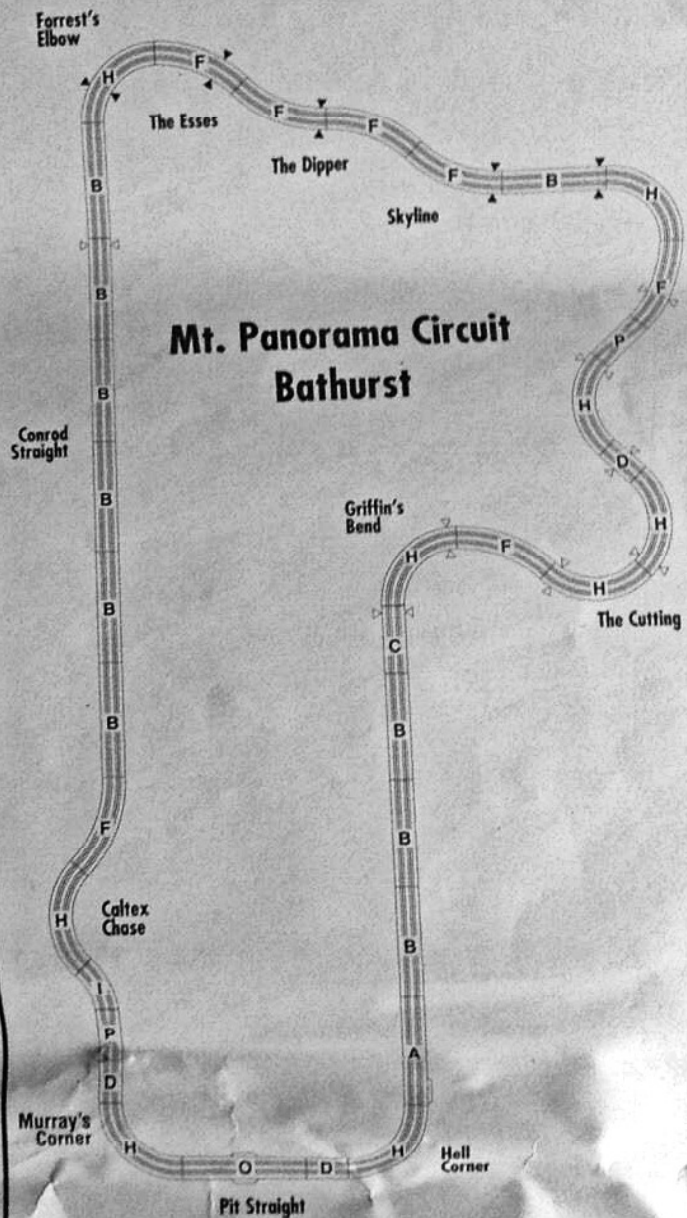

AURORA® AFX® LAYOUT SHEET

BATHURST 1000™

No. 5513

YOUR SET CONTAINS:

QTY	ITEM
1	15" Terminal Track
14/10	15" Straight Track
1	9" Straight Track
3	6" Straight Track
7	15" 1/8 Radius Curve
9	9" 1/4 Radius Curve
1	9" 1/8 Radius Curve
1	15" Lap Counter Track
2	9" Crossover Track
18	Guard Rails
7	Low Bridge Supports
5	High Bridge Supports
2	Controllers
2	AFX Turbo Cars
1	Grandstand
1	240V-16V Power Pack

Also included: Track Cleaning Pad, 2 Pick-Up Shoes, 2 Springs

For alternate track layouts and your FREE Aurora AFX catalogue, write to: Aurora AFX Club, c/o Toy Traders P.O. Box 232, Lidcombe, N.S.W. 2141, Australia

TOMY®

© Tomy. Manufactured for Toy Traders Pty. Ltd. P.O. Box 232, Lidcombe, N.S.W. 2141, Australia

BATHURST 1000™

KEY

Low Bridge Support

High Bridge Support

Attach guard rails to outside of each curve section by placing the guard rail tab under the track, then snapping up into place