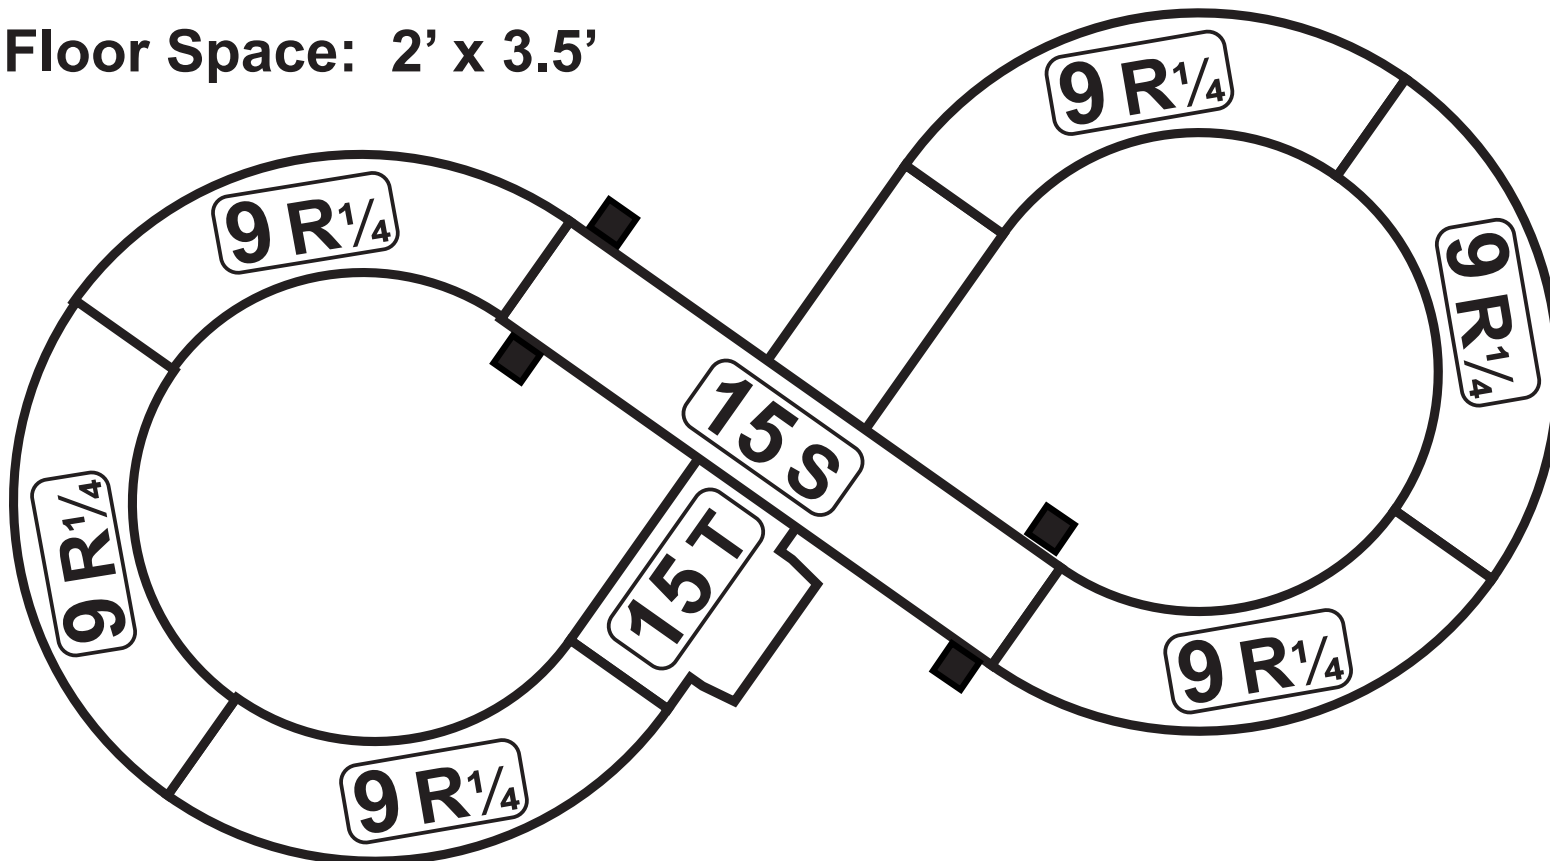

INFINITY INSTRUCTIONS

PN: 70290

CONTENTS

Guardrails (6 pcs.)

15" Straight Track (1 pc.)

Tri-Power Pack (1 pc.)
22v, 12v, 8v

15" Terminal Track (1 pc.)

Bridge Support, Low (2 pcs.)

9" Radius 1/4 Curve (6 pcs.)

Controller (2 pcs.)

Mega-G Formula Racers (2 pcs.)

Tune-Up Kit: Track cleaning pad; 2 Pick-up shoes; Springs

Low Bridge Support: ■ ■

Floor Space: 2' x 3.5'

HELP?

AFXRACING.COM