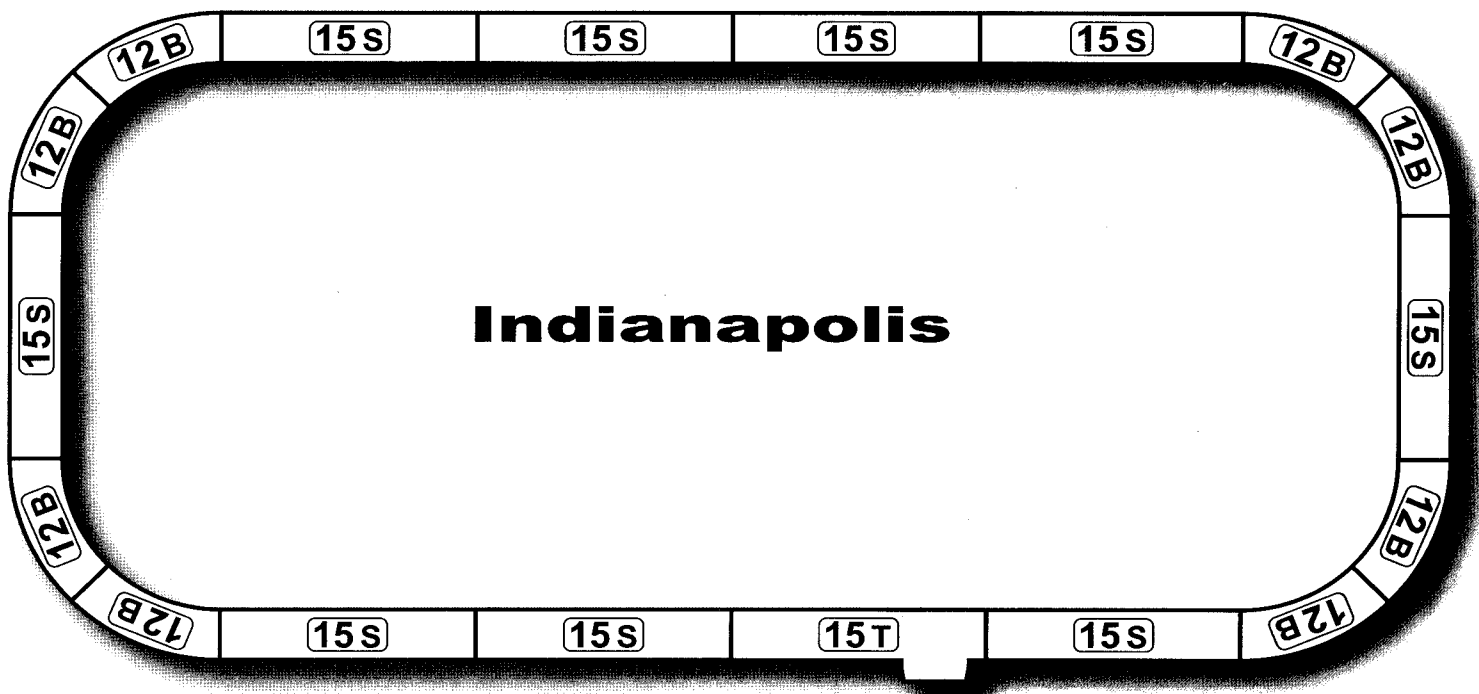

BIG BANK RACEWAY

INSTRUCTIONS

PN#70232

CONTENTS

	Guardrails	(6 pcs.)		15" Straight Track	(10 pcs.)		12" Radius Banked Curve	(8 pcs.)
	Tri-Power Pack 22v, 12v, 8v	(1 pc.)		15" Terminal Track	(1 pc.)			
	Controller	(2 pcs.)		9" Straight Track	(1 pc.)		Mega-G Stockers	(2 pcs.)
				3" Straight Track	(1 pc.)			

Tune-Up Kit: Track cleaning pad; 2 Pick-up shoes; Springs

HELP?

AFXRACING.COM

- FAQs
- Video Set-Up Tips
- Video Troubleshooting

service@afxracing.com

877-866-9239

We will always respond to Email and phone calls as quickly as possible and in any case within 24 hours, not counting weekends and holidays.

3.5'

7'

TOMY RACEMASTERS

Copyright 2010 Racemasters, Inc.
Manufactured by Tomy Company, Ltd., Tokyo, Japan 124-8511
Distributed by Racemasters, Inc. Anaheim Hills, CA 92807