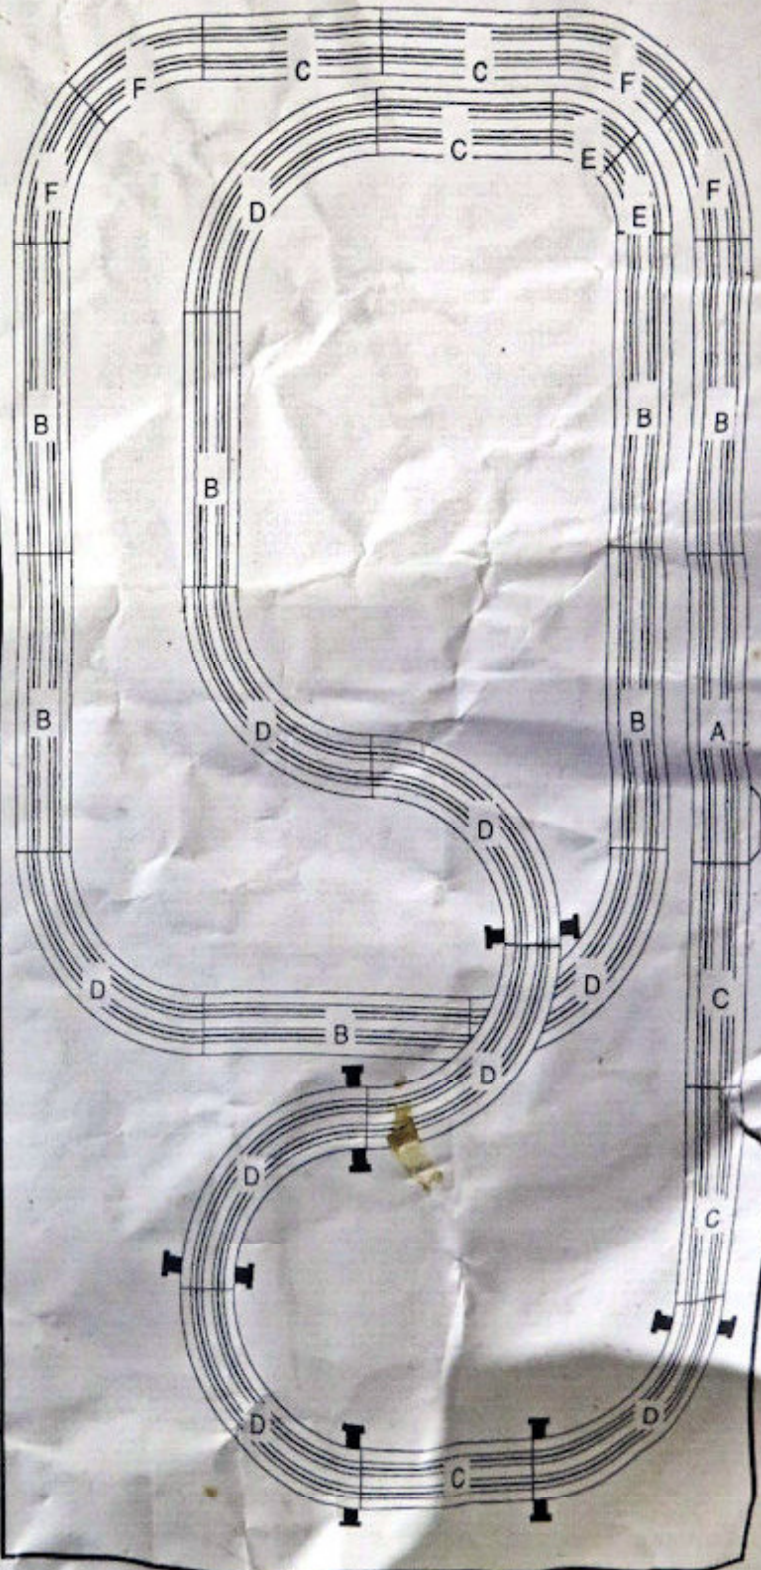

YOUR SET CONTAINS:

QTY	ITEM
1	 15" TERMINAL TRACK
7	 15" STRAIGHT TRACK
6	 9" STRAIGHT TRACK
9	 9 1/4" RADIUS CURVE
2	 6 1/8" RADIUS CURVE
4	 9 1/8" BANKED CURVE

PLUS:

- 6 Bridge Supports
- 11 Guard Rails
- 1 Power Pack
- 2 Hand Controls
- 2 Turbo Cars

For alternate track layouts and your FREE Aurora AFX catalogue, write to: Aurora AFX Club, c/o Toy Traders (Sales) Pty Ltd, ACN 080 115 082 P.O. Box 232, Lidcombe, N.S.W. 2141, Australia

TURBO CHALLENGE