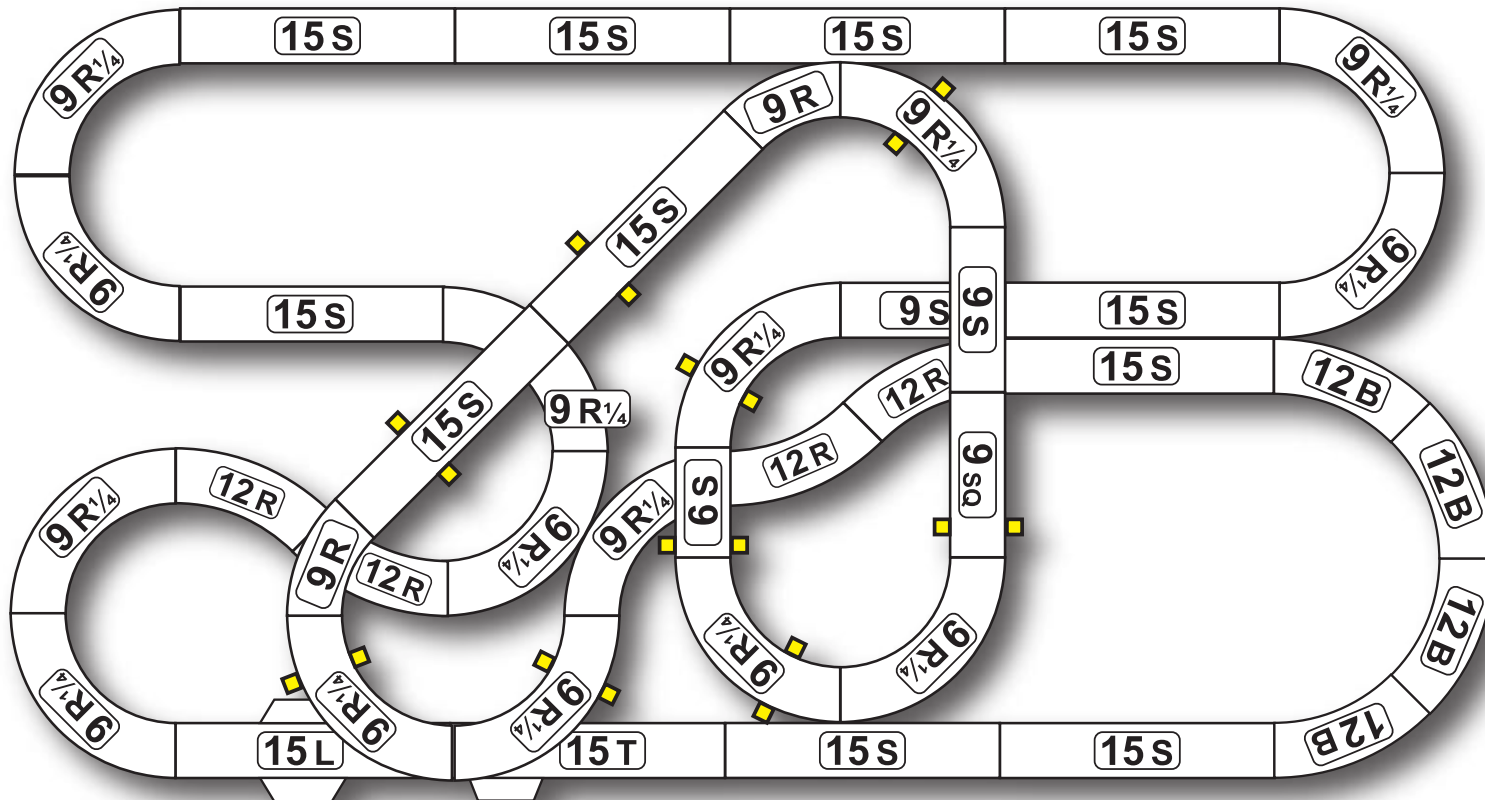

BIG BLOCK BATTLER

INSTRUCTIONS

PN: 70291

CONTENTS

Guardrails (21 pcs.)

15" Straight Track (11 pcs.)

12" Radius 1/8 Curve (4 pcs.)

Tri-Power Pack (1 pc.)

15" Terminal Track (1 pc.)

12" Radius Banked Curve (4 pcs.)

Bridge Support, Low (10 pcs.)

15" Lap Counter (1 pc.)

9" Radius 1/8 Curve (2 pcs.)

Controller (2 pcs.)

9" Straight Track (2 pcs.)

9" Radius 1/4 Curve (15 pcs.)

9" Squeeze Track (1 pc.)

6" Straight Track (1 pc.)

Mega-G Stockers (2 pcs.)

Tune-Up Kit: Track cleaning pad; 2 Pick-up shoes; Springs

HELP?

AFXRACING.COM

- FAQs
- Video Set-Up Tips
- Video Troubleshooting

service@afxracing.com

877-866-9239

We will always respond to Email and phone calls as quickly as possible and in any case within 24 hours, not counting weekends and holidays.

Low Bridge Support: ■ ■

4'

7'

Copyright 2010 Racemasters, Inc.
Manufactured by Tomy Company, Ltd., Tokyo, Japan 124-8511
Distributed by Racemasters, Inc. Anaheim Hills, CA 92807