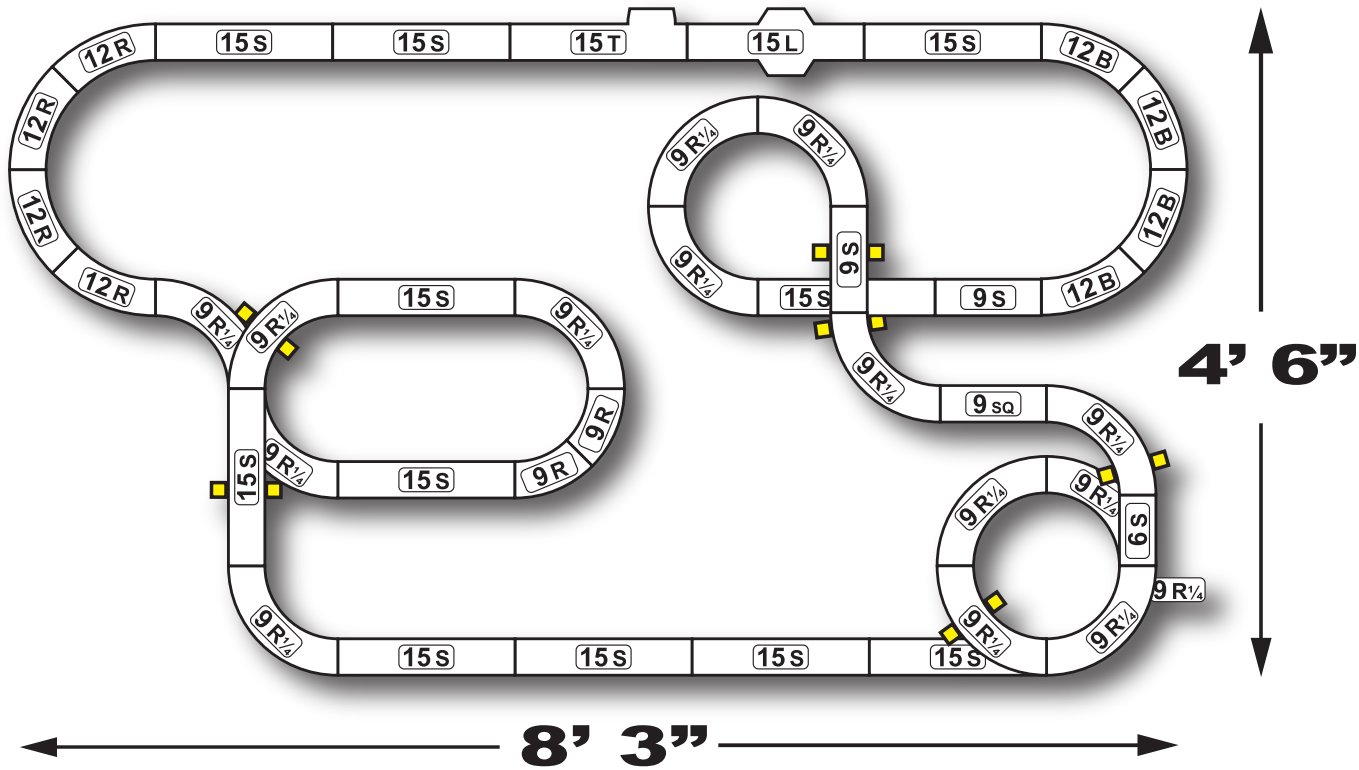

BIG BLOCK BATTLER

INSTRUCTIONS

PN: 70291

CONTENTS

Guardrails (21 pcs.)

15" Straight Track (11 pcs.)

12" Radius 1/8 Curve (4 pcs.)

Tri-Power Pack (1 pc.)

15" Terminal Track (1 pc.)

12" Radius Banked Curve (4 pcs.)

Bridge Support, Low (10 pcs.)

15" Lap Counter (1 pc.)

9" Radius 1/8 Curve (2 pcs.)

Controller (2 pcs.)

9" Straight Track (2 pcs.)

9" Radius 1/4 Curve (15 pcs.)

877-866-9239

We will always respond to Email and phone calls as quickly as possible and in any case within 24 hours, not counting weekends and holidays.

Low Bridge Support: ■ ■

4'

7'

Copyright 2010 Racemasters, Inc.
Manufactured by Tomy Company, Ltd., Tokyo, Japan 124-8511
Distributed by Racemasters, Inc. Anaheim Hills, CA 92807

Low Bridge Support: ■ ■

Bonus Layout 2