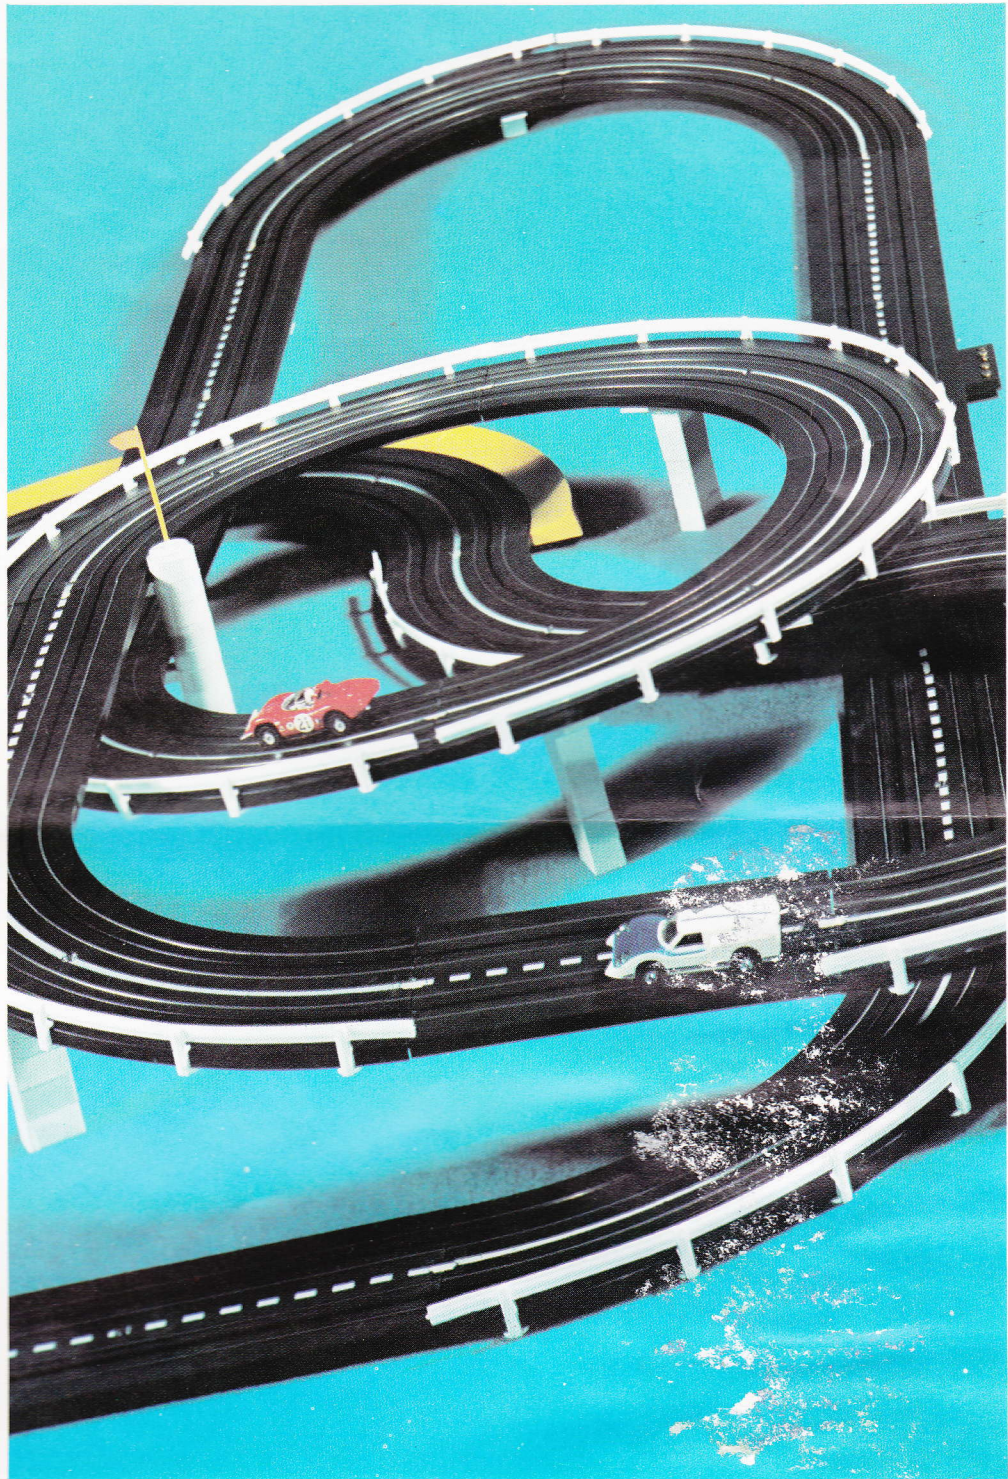

24 HOURS OF LeMans

No. 1323 "24 HOURS OF LeMANS" RACE SET

Features the new Model Motoring Flamethrowers...cars with REAL HEADLIGHTS, FOR DAY OR NIGHT RACING. Finally, you can race all day and THROUGH THE NIGHT. And to make it even more exciting, the "24 HOURS OF LeMANS" set includes 26 track sections for hundreds of layout combinations.

Carton Pack—3
Carton Weight—25 lbs.

	RETAIL VALUE
"Flamethrower" Ford J	$4.00
"Flamethrower" McLaren Elva	4.00
14 Sections 9" Curve Track	9.80
9 Sections 9" Straight Track	5.40
2 Sections 6" Straight Track	1.20
1 Terminal Track	1.00
Full 18 Volt Power Pack	6.00
2 Racing Speed Controls	5.00
Guard Rail	1.25
Trestles and Beams	3.40
Speed Corners	1.00
	<u>$42.05</u>