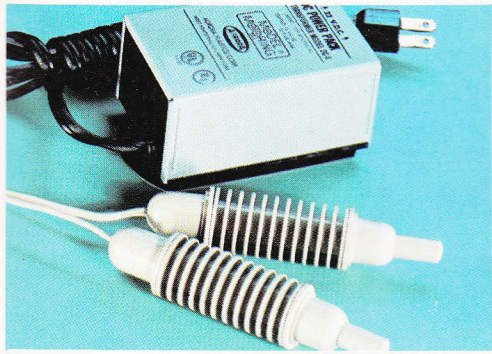

24 HOURS OF LeMans

No. 1323 "24 HOURS OF LeMANS" RACE SET

Features the new Model Motoring Flamethrowers...cars with REAL HEADLIGHTS, FOR DAY OR NIGHT RACING. Finally, you can race all day and THROUGH THE NIGHT. And to make it even more exciting, the "24 HOURS OF LeMANS" set includes 26 track sections for hundreds of layout combinations.

Carton Pack—3
Carton Weight—25 lbs.

	RETAIL VALUE
"Flamethrower" Ford J	$4.00
"Flamethrower" McLaren Elva	4.00
14 Sections 9" Curve Track	9.80
9 Sections 9" Straight Track	5.40
2 Sections 6" Straight Track	1.20
1 Terminal Track	1.00
Full 18 Volt Power Pack	6.00
2 Racing Speed Controls	5.00
Guard Rail	1.25
Trestles and Beams	3.40
Speed Corners	1.00
	<u>$42.05</u>