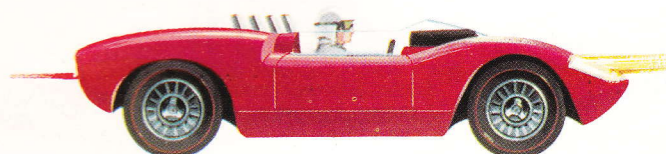

No. 1431 "FLAMETHROWER" McLAREN-$4.00