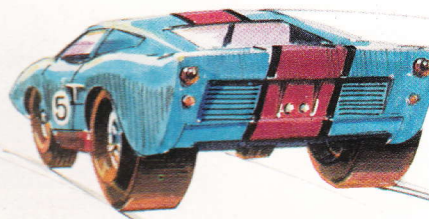

Carton Pack—3
Carton Weight—19 lbs.

Pre-formed and Pre-painted layout
Pre-assembled track
6 9" Curves
2 6" Straight
1 9" Straight
1 9" Terminal
2 Thunderjet Cars
2 Racing Speed Controls
Full 18 Volt Power Pack

aurora introduces THE FASTEST, BEST CORNERING HO RACING cars IN THE WORLD...The

Tuff Ones.

SPEED-TIMED AND
TRACK-TESTED AT
760 SCALE M.P.H.

No. 1471 "TUFF ONE" LOLA GT-\$4.00

No. 1472 "TUFF ONE" FORD GT-\$4.00