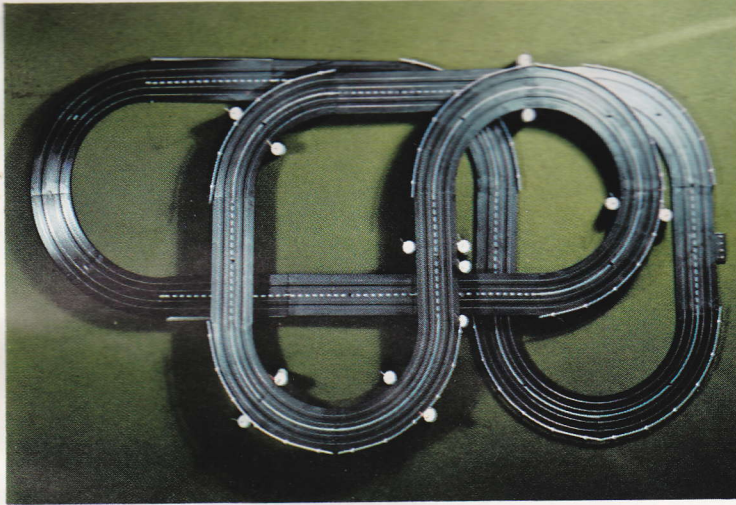

RETAIL VALUE

\$29.00

CONSOLE TWISTER

No. 1303 "CONSOLE TWISTER" RACE SET
 Features the new compact Model Motoring Speed Control Console with LAP COUNTER. More challenge, more action with two squeeze tracks, a wiggle track, and a tough cobblestone track. Set includes 18 sections of FULL 9" track.

RETAIL VALUE

\$3.00
 3.00
 5.60
 3.00
 .80
 .80
 1.40
 6.00
 9.00
 1.00
 1.50
\$35.10

FORMULA I WHIP

No. 1304 "FORMULA I WHIP" RACE SET
 Features two sleek Formula I Thunderjets and a big High-banked Monza Curve. Three levels of racing at its best with more than a dozen curves to test the driver's skill. More excitement in less space than ever before.