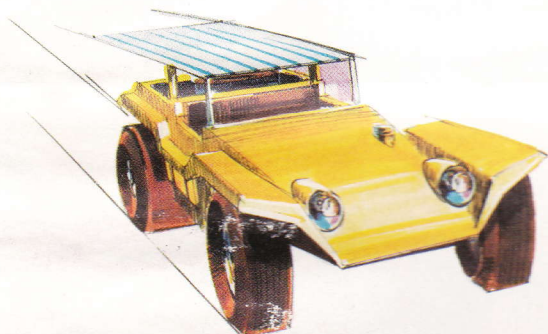

aurora introduces THE FASTEST, BEST CORNERING HO RACING cars IN THE WORLD...The

Tuff Ones.

SPEED-TIMED AND
TRACK-TESTED AT
760 SCALE M.P.H.

No. 1471 "TUFF ONE" LOLA GT-\$4.00

No. 1472 "TUFF ONE" FORD GT-\$4.00

No. 1473 "TUFF ONE" DUNE BUGGY COUPE-\$4.00

No. 1474 "TUFF ONE" WILLYS GASSER-\$4.00

No. 1475 "TUFF ONE" CHEETAH-\$4.00

No. 1476 "TUFF ONE" CHAPARRAL 2F-\$4.00

FLAMETHROWERS

- NIGHT RACING excitement
- HEADLIGHTS IN THE DARKNESS
- TAILLIGHTS DISAPPEARING around a curve
- MODEL MOTORING FLAMETHROWERS FOR DAY AND NIGHT RACING