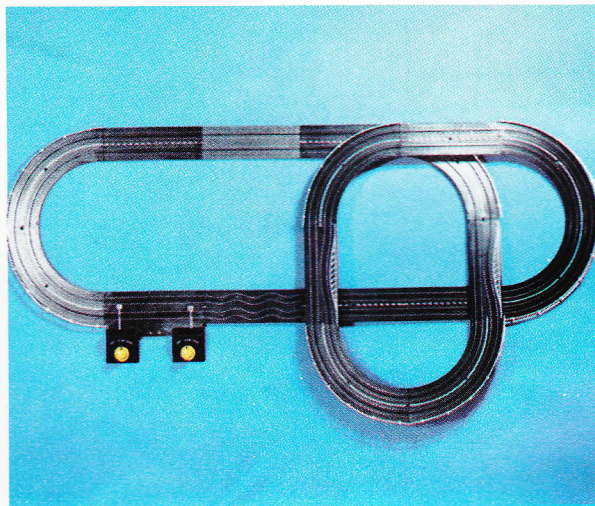

console 8

No. 1301 "CONSOLE 8" RACE SET

Features the new Model Motoring Speed Control Console with LAP COUNTER. No more tangled wires. No wasted hook-up time. No fumbling. A compact set with more track, more features, more convenience, and more value.

Carton Pack—4
Carton Weight—25 lbs.

Ford GT 3.00
Mako Shark 3.00
8 Curved Track 5.60
Wiggle Track .80
Full 18 Volt Power Pack 6.00
Speed Control Console with Lap Counter 9.00
Guard Rail 1.00
Trestles .60

RETAIL VALUE

\$29.00

CONSOLE TWISTER

No. 1303 "CONSOLE TWISTER" RACE SET
 Features the new compact Model Motoring Speed Control Console with LAP COUNTER. More challenge, more action with two squeeze tracks, a wiggle track, and a tough cobblestone track. Set includes 18 sections of FULL 9" track.

CHAMPIONSHIP 500

No. 1324 "CHAMPIONSHIP 500" FOUR LANE RACE SET
 The big Model Motoring set from Aurora. Four lanes wide. Four record setting Thunderjet cars. Twenty one feet of REAL RACING ACTION. Perfect for the family. Great for a neighborhood club.