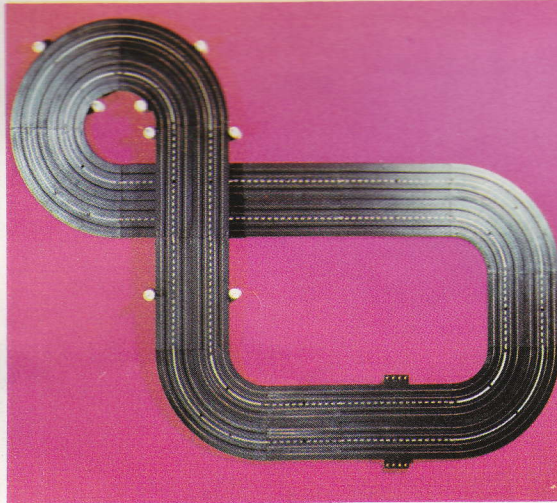

CHAMPIONSHIP 500

No. 1324 "CHAMPIONSHIP 500" FOUR LANE RACE SET
The big Model Motoring set from Aurora. Four lanes wide. Four record setting Thunderjet cars. Twenty one feet of REAL RACING ACTION. Perfect for the family. Great for a neighborhood club.

Carton Pack—3
Carton Weight—26 lbs.

4 Thunderjet Cars
10 9" Straight Track
6 9" Curve Track
6 6" Curve Track
4 6" Straight Track
2 9" Terminal Track
Extra Strength Power Pack
4 Racing Speed Controls
Modular Bridge Beams

RETAIL VAL

$12.00
6.00
4.20
3.60
2.40
2.00
6.00
10.00
2.00
$48.20