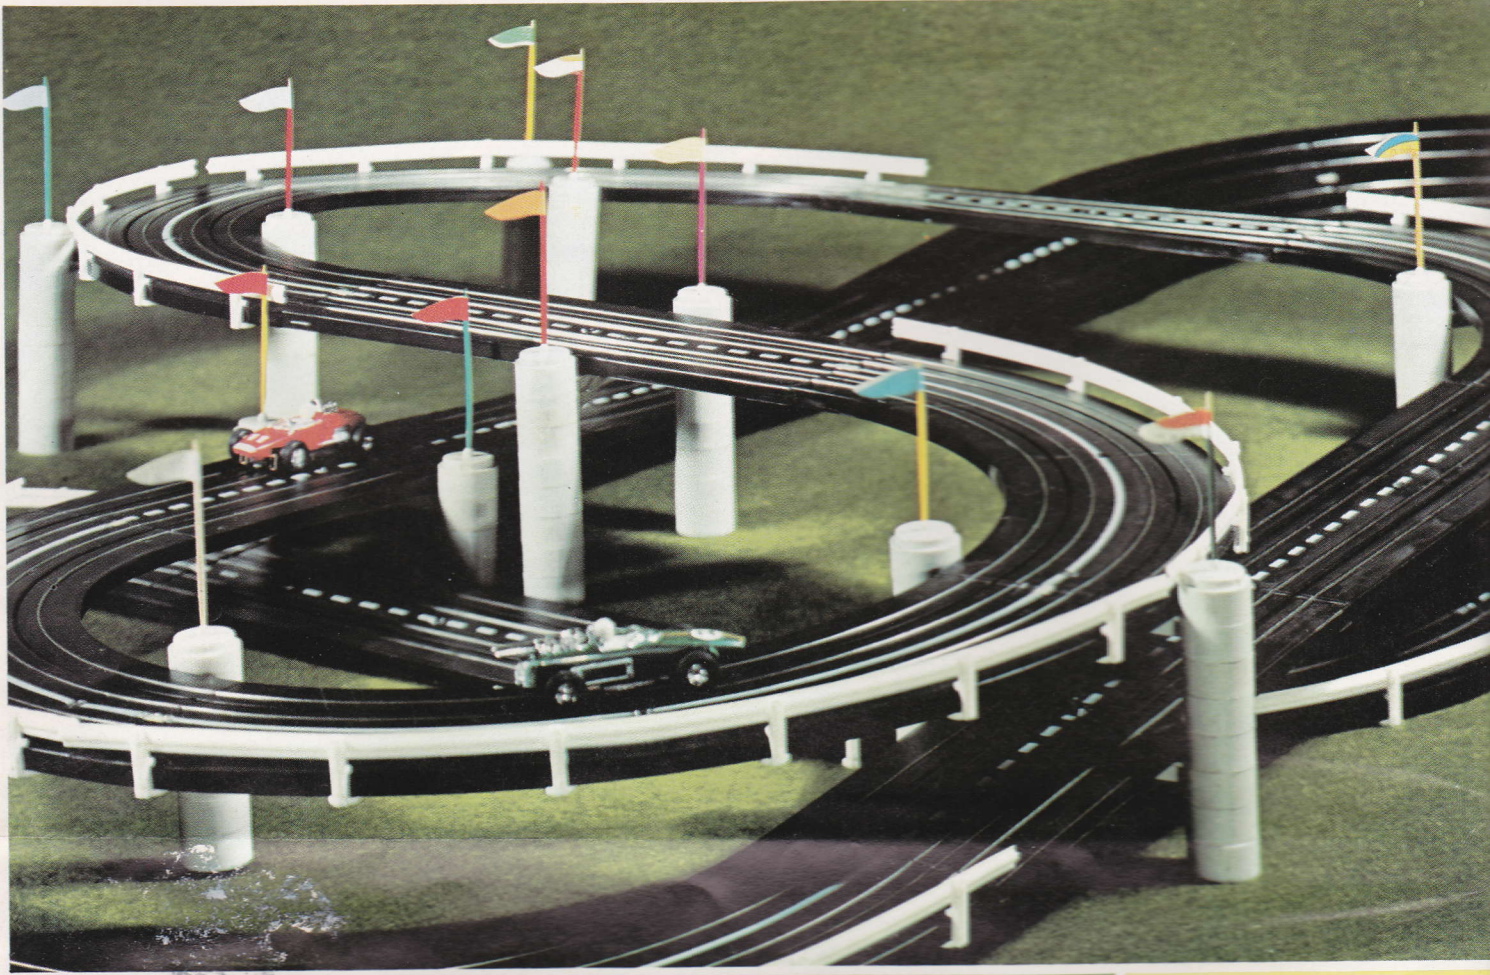

RETAIL VALUE

\$29.00

CONSOLE TWISTER

No. 1303 "CONSOLE TWISTER" RACE SET
 Features the new compact Model Motoring Speed Control Console with LAP COUNTER. More challenge, more action with two squeeze tracks, a wiggle track, and a tough cobblestone track. Set includes 18 sections of FULL 9" track.

RETAIL VALUE

\$3.00
 3.00
 5.60
 3.00
 .80
 .80
 1.40
 6.00
 9.00
 1.00
 1.50
\$35.10

FORMULA I WHIP

No. 1304 "FORMULA I WHIP" RACE SET
 Features two sleek Formula I Thunderjets and a big High-banked Monza Curve. Three levels of racing at its best with more than a dozen curves to test the driver's skill. More excitement in less space than ever before.

RETAIL VALUE

\$4.00
 4.00
 4.00
 6.00
 7.00
 1.00
 6.00
 5.00
 3.00
 1.00

 \$41.00

24 HOURS OF LeMans

No. 1323 "24 HOURS OF LeMANS" RACE SET

Features the new Model Motoring Flamethrowers...cars with REAL HEADLIGHTS, FOR DAY OR NIGHT RACING. Finally, you can race all day and THROUGH THE NIGHT. And to make it even more exciting, the "24 HOURS OF LeMANS" set includes 26 track sections for hundreds of layout combinations.

CHAMPIONSHIP 500

No. 1324 "CHAMPIONSHIP 500" FOUR LANE RACE SET
 The big Model Motoring set from Aurora. Four lanes wide. Four record setting Thunderjet cars. Twenty one feet of REAL RACING ACTION. Perfect for the family. Great for a neighborhood club.