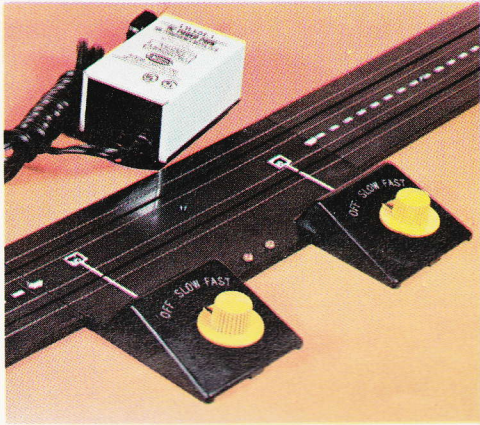

AURORA

MODEL MOTORING IN HO SCALE

For 10 years, all the skill and speed of REAL RACING.
Six different sets to choose from. Almost every fast car
ever built. Dozens of exciting racing accessories. All in
HO scale. All by Aurora.

console 8

No. 1301 "CONSOLE 8" RACE SET

Features the new Model Motoring Speed Control Console with LAP COUNTER. No more tangled wires. No wasted hook-up time. No fumbling. A compact set with more track, more features, more convenience, and more value.

RETAIL VALUE

\$29.00

CONSOLE TWISTER

No. 1303 "CONSOLE TWISTER" RACE SET
 Features the new compact Model Motoring Speed Control Console with LAP COUNTER. More challenge, more action with two squeeze tracks, a wiggle track, and a tough cobblestone track. Set includes 18 sections of FULL 9" track.