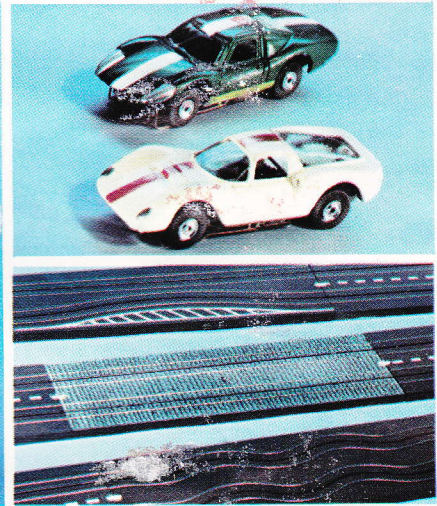

AURORA

MODEL MOTORING IN HO SCALE

For 10 years, all the skill and speed of REAL RACING.
Six different sets to choose from. Almost every fast car
ever built. Dozens of exciting racing accessories. All in
HO scale. All by Aurora.

console 8

No. 1301 "CONSOLE 8" RACE SET

Features the new Model Motoring Speed Control Console with LAP COUNTER. No more tangled wires. No wasted hook-up time. No fumbling. A compact set with more track, more features, more convenience, and more value.

Carton Pack—4
Carton Weight—25 lbs.

Ford GT 3.00
Mako Shark 3.00
8 Curved Track 5.60
Wiggle Track .80
Full 18 Volt Power Pack 6.00
Speed Control Console with Lap Counter 9.00
Guard Rail 1.00
Trestles .60

RETAIL VALUE

\$29.00

CONSOLE TWISTER

No. 1303 "CONSOLE TWISTER" RACE SET
 Features the new compact Model Motoring Speed Control Console with LAP COUNTER. More challenge, more action with two squeeze tracks, a wiggle track, and a tough cobblestone track. Set includes 18 sections of FULL 9" track.