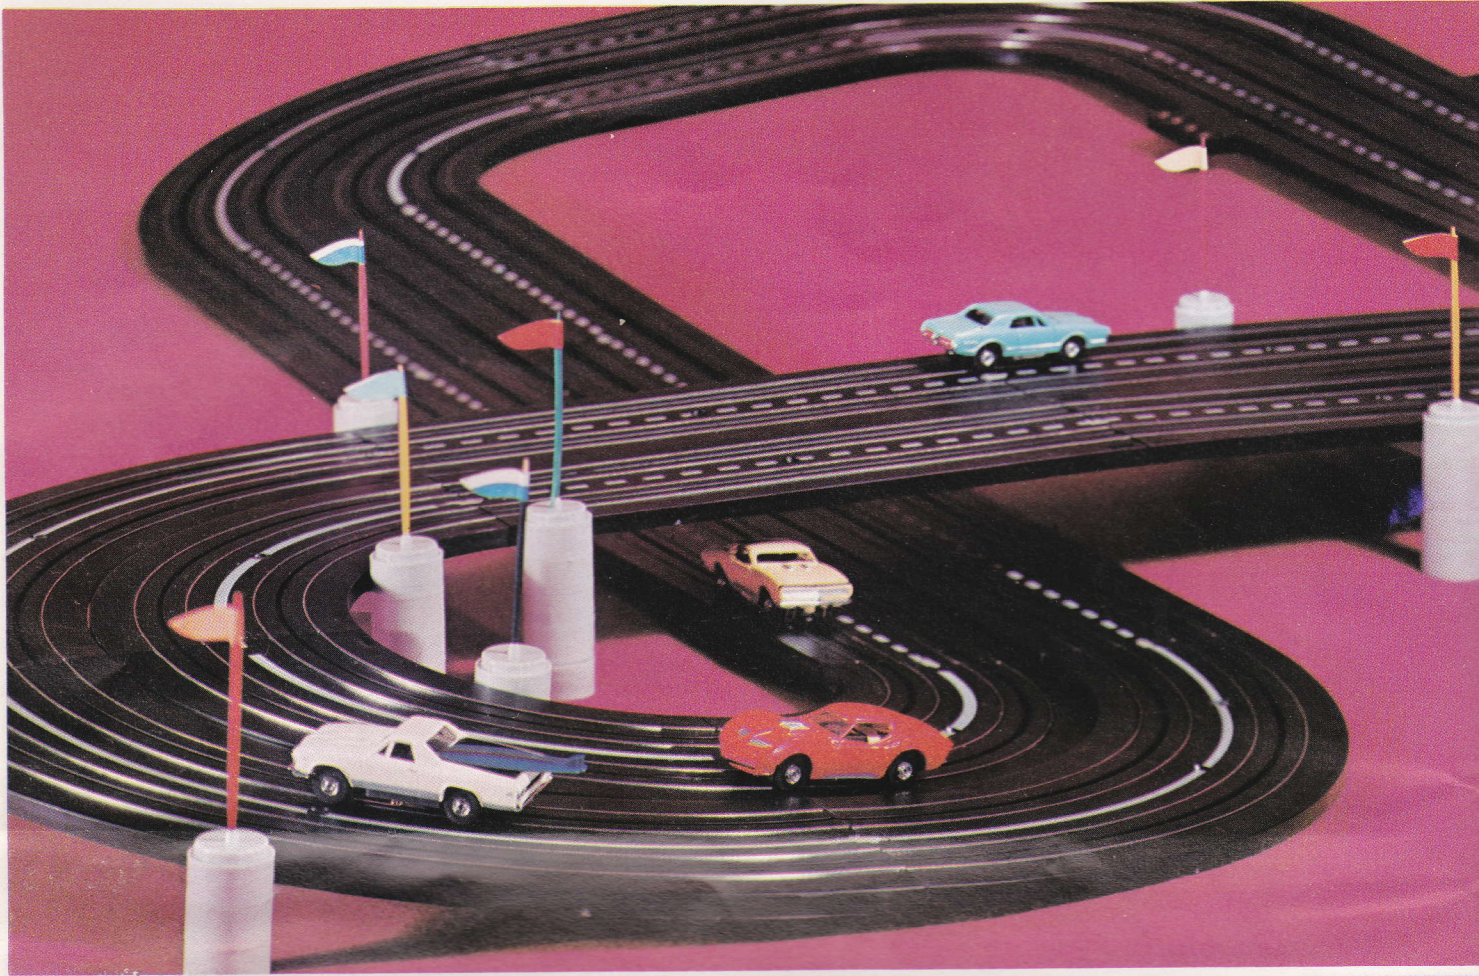

CHAMPIONSHIP 500

No. 1324 "CHAMPIONSHIP 500" FOUR LANE RACE SET
The big Model Motoring set from Aurora. Four lanes wide. Four record setting Thunderjet cars. Twenty one feet of REAL RACING ACTION. Perfect for the family. Great for a neighborhood club.

Carton Pack—3
Carton Weight—26 lbs.

4 Thunderjet Cars
10 9" Straight Track
6 9" Curve Track
6 6" Curve Track
4 6" Straight Track
2 9" Terminal Track
Extra Strength Power Pack
4 Racing Speed Controls
Modular Bridge Beams

RETAIL VAL

$12.00
6.00
4.20
3.60
2.40
2.00
6.00
10.00
2.00
$48.20