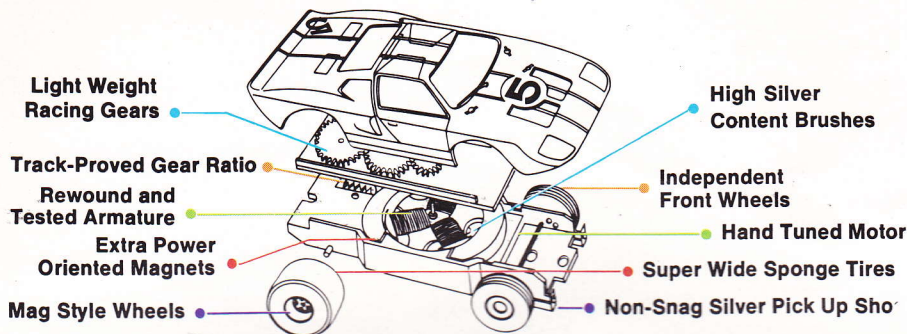

aurora introduces THE FASTEST, BEST CORNERING HO RACING cars IN THE WORLD...The

Tuff Ones.

SPEED-TIMED AND
TRACK-TESTED AT
760 SCALE M.P.H.

No. 1471 "TUFF ONE" LOLA GT-$4.00