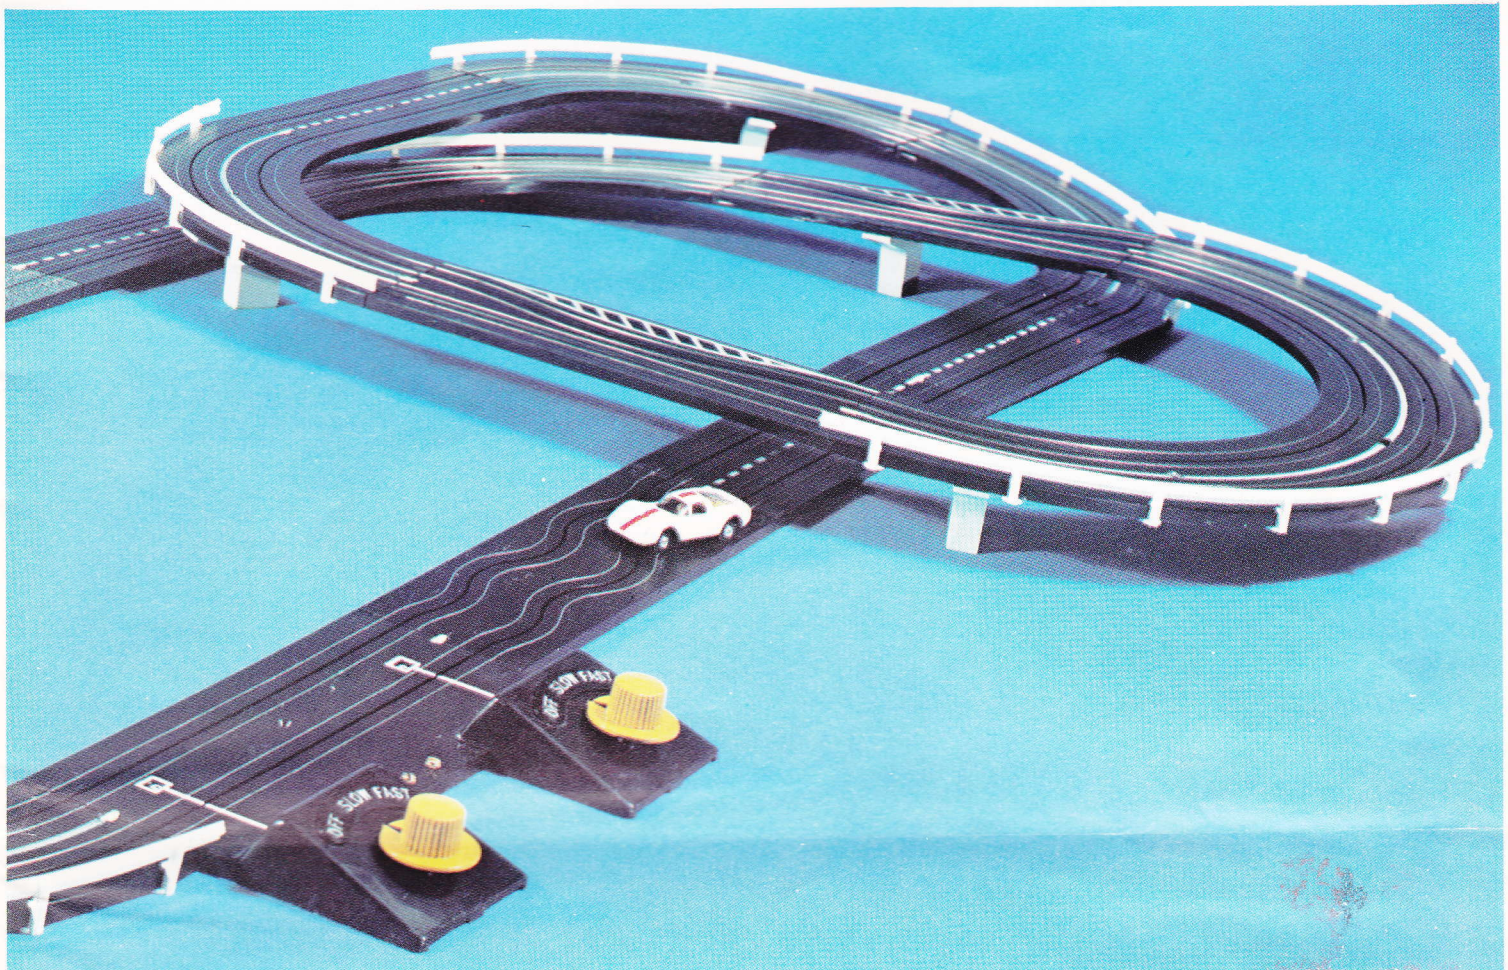

AURORA

MODEL MOTORING IN HO SCALE

For 10 years, all the skill and speed of REAL RACING.
Six different sets to choose from. Almost every fast car
ever built. Dozens of exciting racing accessories. All in
HO scale. All by Aurora.

console 8

No. 1301 "CONSOLE 8" RACE SET

Features the new Model Motoring Speed Control Console with LAP COUNTER. No more tangled wires. No wasted hook-up time. No fumbling. A compact set with more track, more features, more convenience, and more value.

Carton Pack—4
Carton Weight—25 lbs.

Ford GT 3.00
Mako Shark 3.00
8 Curved Track 5.60
Wiggle Track .80
Full 18 Volt Power Pack 6.00
Speed Control Console with Lap Counter 9.00
Guard Rail 1.00
Trestles .60

RETAIL VALUE

\$29.00

CONSOLE TWISTER

No. 1303 "CONSOLE TWISTER" RACE SET
 Features the new compact Model Motoring Speed Control Console with LAP COUNTER. More challenge, more action with two squeeze tracks, a wiggle track, and a tough cobblestone track. Set includes 18 sections of FULL 9" track.