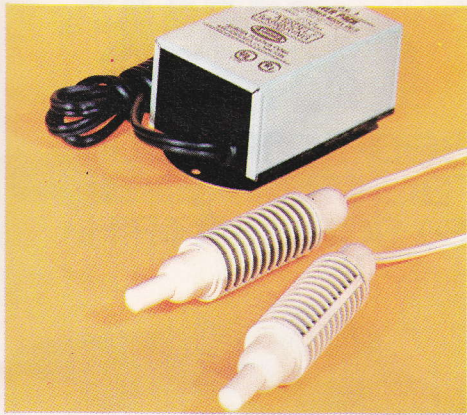

HIGH sierra

No. 1325 "HIGH SIERRA" READY-TO-RUN RACE SET

The answer to thousands of requests. A Model Motoring set that can be raced within minutes of taking it out of the box. Pre-assembled and mounted track. Dramatic pre-painted mountain layout. Easy to store. Easy to race.

Carton Pack—3
Carton Weight—19 lbs.

Pre-formed and Pre-painted layout
Pre-assembled track
6 9" Curves
2 6" Straight
1 9" Straight
1 9" Terminal
2 Thunderjet Cars
2 Racing Speed Controls
Full 18 Volt Power Pack