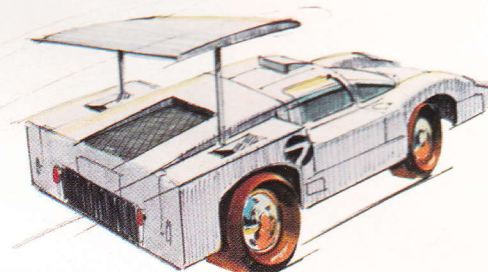

aurora introduces THE FASTEST, BEST CORNERING HO RACING cars IN THE WORLD...The

Tuff Ones.

SPEED-TIMED AND
TRACK-TESTED AT
760 SCALE M.P.H.

No. 1471 "TUFF ONE" LOLA GT-\$4.00

No. 1472 "TUFF ONE" FORD GT-\$4.00

No. 1473 "TUFF ONE" DUNE BUGGY COUPE-\$4.00

No. 1474 "TUFF ONE" WILLYS GASSER-\$4.00

No. 1475 "TUFF ONE" CHEETAH-\$4.00

No. 1476 "TUFF ONE" CHAPARRAL 2F-\$4.00

FLAMETHROWERS

- NIGHT RACING excitement
- HEADLIGHTS IN THE DARKNESS
- TAILLIGHTS DISAPPEARING around a curve
- MODEL MOTORING FLAMETHROWERS FOR DAY AND NIGHT RACING