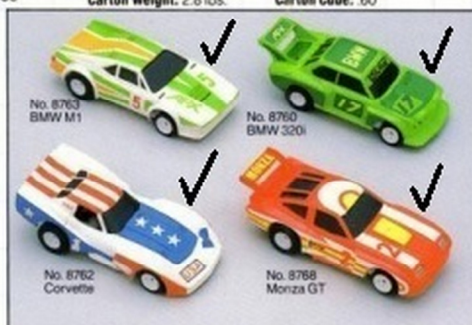

AFX - Turbo Cars Carton Weight: 2.8 lbs. Standard Pack: 24 Carton Cube: 60