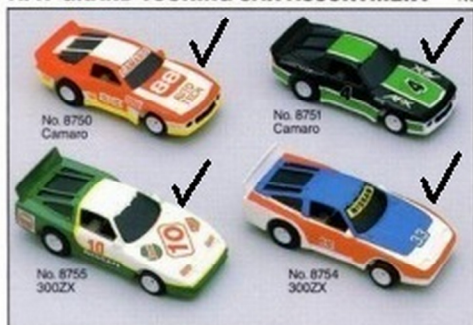

AFX - GRAND TOURING CAR ASSORTMENT—No. 8633