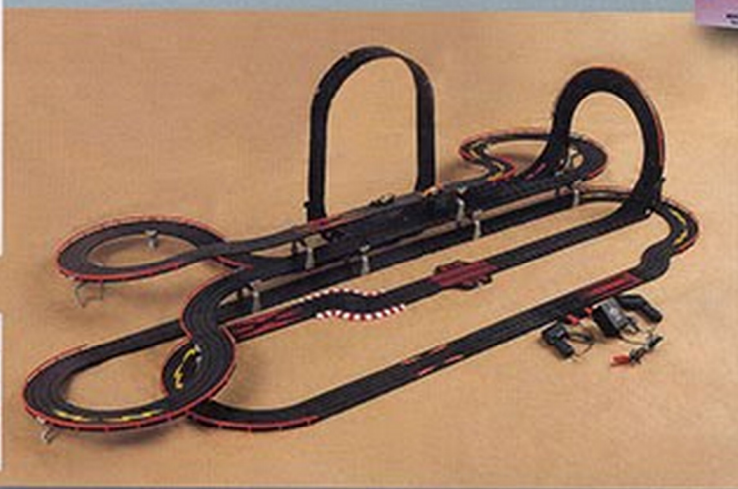

Turbo Boost Controllers

Chicane Curve

Hairpin Curve

Set Contains:

- 2 AFX Super G-Plus Cars
- 32 Sections - 8 metres (27ft)
High Performance Track,
Hairpin Track,
Chicane Track
- 2 Turbo Boost Controllers
- 2 Bridge Beams
- 15 Guardrails
- 1 240V-16V Power Pack

F5522 Verta Loop

Four levels of racing, wall climbing and the super loop will test your daredevil skills around this 15 metre (49ft) circuit, using the ultimate *Super G-Plus Cars* and keep count of who is winning with the 10 Lap - Lap Counter Track.

Super Loop

Lap Counter Track

Track dimensions: 2 metres (6.5ft) x 1.1 metres (3.6ft)

Set Contains:

- 2 AFX Super G-Plus Cars
- 58 Sections 15 metres (49ft)
High Performance Track,
Chicane Track
Crossover Track
Lap Counter Track
Super Loop
- 2 Controllers
- 15 Bridge Beams: 10 High, 3 Low
- 18 Guardrails
- 2 Curbing
- 1 240V-16V Power Pack

F5525 Giant Raceway

Crossover Track

9° Banked Curve Track

2 Loop The Loop

For the extra challenge, be a giant in slot car racing. Racing the **Turbo Cars** through the double loop, around the banked curve and down the straight in this exciting set of over 20 metres (66ft) of high performance racing track.