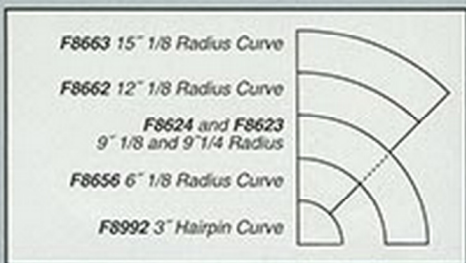

Up To 10 Lanes Of Racing

The AURORA AFX system has 19 different types of track, allowing up to 10 lanes of racing. The various radius curves and straights allows a replica of almost any circuit to be made, whilst bridge supports and piers take the track into the third dimension.