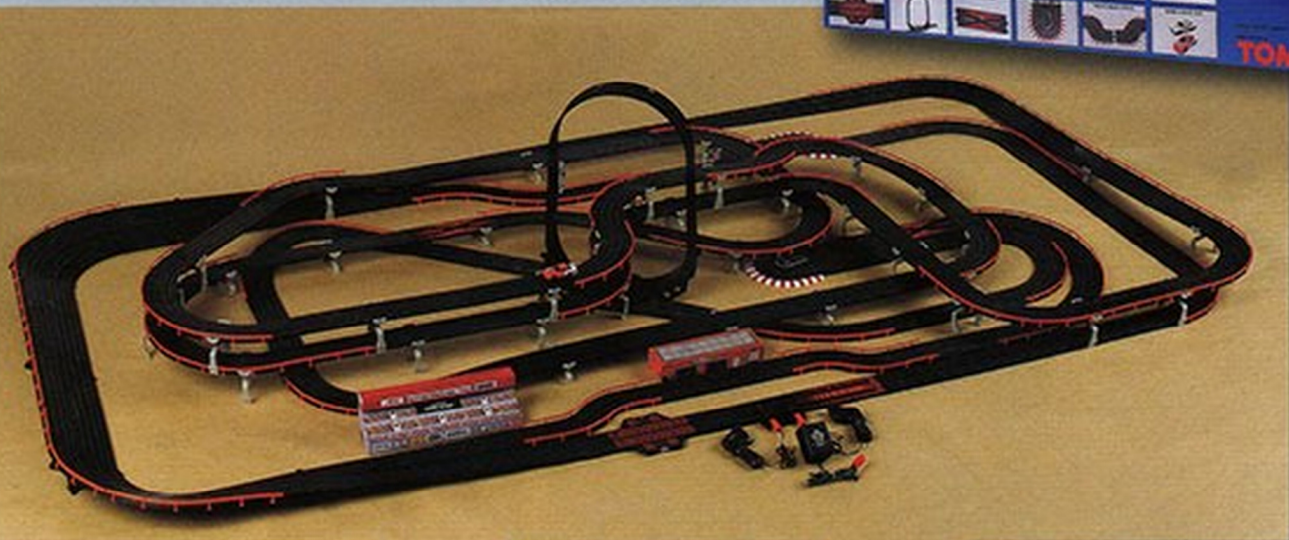

Set Contains:

- 2 AFX Super G-Plus Cars
- 77 Sections - 20 metres (66ft) High Performance Track
- Super Loop Track
- Banked Curve Track
- Wall Climbing Track
- Crossover Track
- Chicane Track
- Lap Counter Track
- 11 Bridge Beams: 7 High, 4 Low
- 31 Guardrails
- Realistic Grandstand and Pits
- 1 240V-16V Power Pack

Track dimensions: 2.5 metres (8.2ft) x 1.3 metres (4.25ft)

F5530 Mega Raceway

Sufficient track (130 pieces) to build almost any layout you desire, including the Mega Raceway a challenge that is truly awesome, testing all the skills of the keenest slot car enthusiast. Down the straights, around the curves, through the chicanes and the treacherous hairpin then into the super loop with this set of over 35 metres (115ft) of high performance track. Other features include: 4 levels of racing, 9 and 12 inch banked curves and extra long straights. A set which utilises almost every type of Aurora AFX track available as well as the unsurpassed **Super G-Plus Cars**.

Set Contains:

- 2 AFX Super G-Plus Cars
- 130 Sections - 35 metres (115ft) High Performance Track
 - Chicane Track
 - Hairpin Track
 - 9 and 12" Banked Curve Track
 - Super Loop Track
 - 2 Crossover Tracks
 - Lap Counter Track
- 4 Levels of Racing
- 2 Controllers
- 40 Bridge Beams: 24 High, 16 Low
- 51 Guardrails
- Realistic Grandstand and Pits
- 1 240V-16V Power Pack

Track dimensions:
2.9 metres (9.5ft) x 1.5 metres (4.95ft)

Chicane Track

Superloop

Grandstand

Hairpin Track

Lap Counter Track

Pits

Aurora AFX TURBO CARS