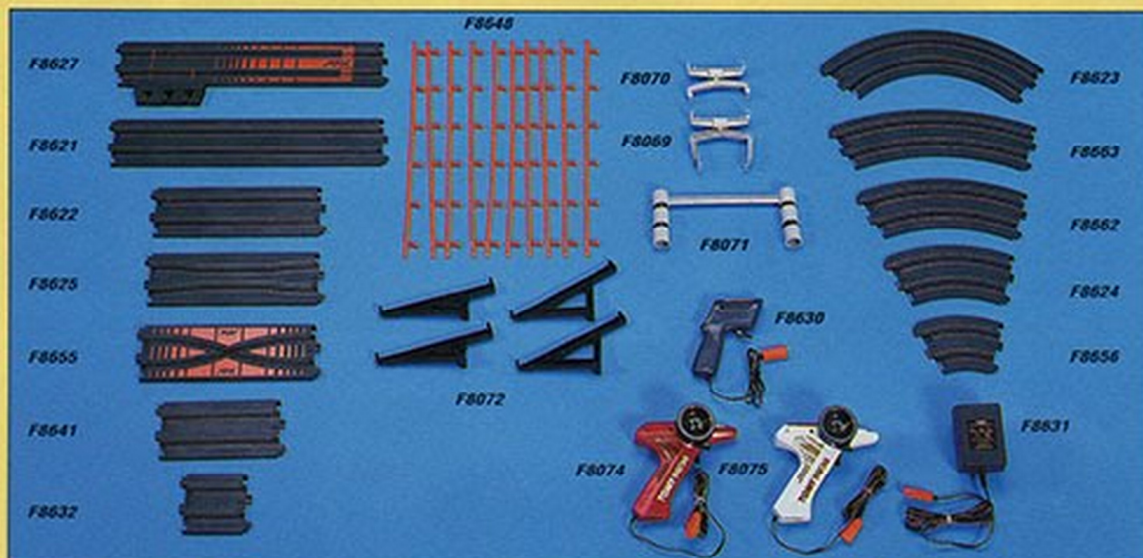

TRACK & ACCESSORIES

- F8069 High Track Supports (2)
- F8070 Low Track Supports (2)
- F8071 6" Bridgebeams (2) Bridge Supports (8)
- F8072 Track Supports (4: 2 high, 2 low)
- F8074 Turbo Controller Red
- F8075 Turbo Controller White

- F8621 15" Straight (2)
- F8622 9" Straight (2)
- F8623 9" 1/4R Curve (2)
- F8624 9" 1/8R Curve (2)
- F8625 9" Squeeze Track (2)
- F8627 15" Terminal Track
- F8630 Controller

- F8631 240V - 16V Power Pack
- F8632 3" Straight Track (2)
- F8641 6" Straight Track (2)
- F8648 Guard Rail Set (10)
- F8655 9" Crossover Track (2)
- F8656 6" 1/8R Curve (2)
- F8662 12" 1/8R Curve (2)
- F8663 15" 1/8R Curve (2)