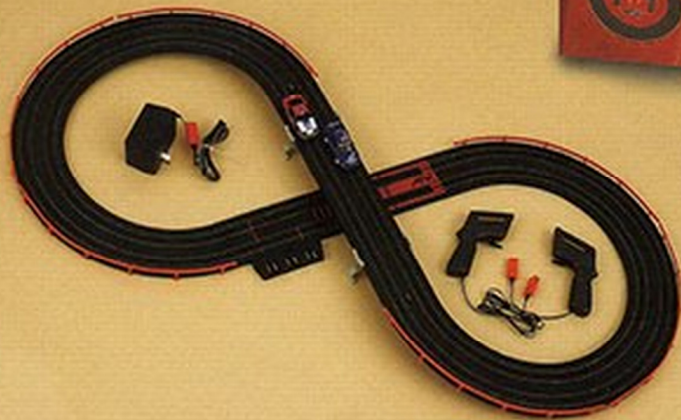

2-Way Racing Plug

AURORA AFX's exclusive two-way plug allows the direction of the race to be changed giving two completely different circuits in the one layout.

Easy To Assemble Track

AURORA AFX track is an easily assembled push-together system which cleans the contacts as the track is assembled.

Up To 10 Lanes Of Racing

The AURORA AFX system has 19 different types of track, allowing up to 10 lanes of racing. The various radius curves and straights allows a replica of almost any circuit to be made, whilst bridge supports and piers take the track into the third dimension.

LIGHTED CARS

Turbo Lighted Cars

There are eight different highly detailed Turbo Cars which are fitted with real working headlights to experience the excitement of night racing.

SUPER-G-PLUS

Super G-Plus Cars

Set Contains:

- 2 AFX Lighted Turbo Cars
- 8 Sections 2.59 metres (8.5ft) High Performance Track
- 2 Controllers
- 2 Bridge Beams
- 6 Guardrails
- 1 240V-16V Power Pack

F5505 Championship Tour

Be like the champions and drive *AFX Turbo Cars* around 5 metres (16.4ft) of high performance track. Just like the real champions and keep in touch on who is winning with the 50 Lap - Lap Counter as you speed past the realistic grandstand.