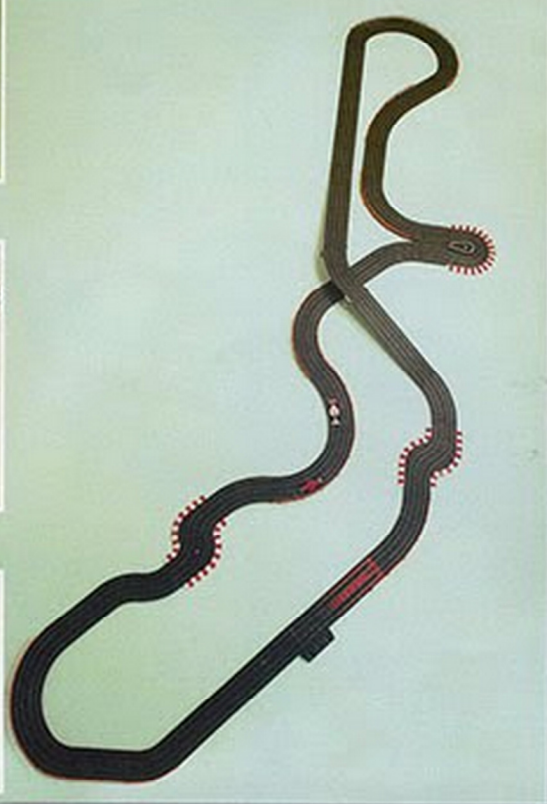

Through The Crossover

Around the Bends

Set Contains:

- 2 AFX Turbo Cars
- 50 Sections 10.8 metres (35ft) High Performance Track
 - Crossover Track
- 2 Controllers
- 15 Bridge Beams:
 - 5 High, 10 Low
- 23 Guardrails
- 1 240V-16V Power Pack

F5518 Formula One World Series

Be a champion F-1 Driver and experience the excitement, danger and skills driving around a replica of any of the world's 16 F-1 circuits, with the ultimate slot car, the unsurpassed *Super G-Plus Cars* using the exclusive Turbo Boost Hand Controllers.

Turbo Boost Controllers

Chicane Curve

Hairpin Curve

Set Contains:

- 2 AFX Super G-Plus Cars
- 32 Sections - 8 metres (27ft)
High Performance Track,
Hairpin Track,
Chicane Track
- 2 Turbo Boost Controllers
- 2 Bridge Beams
- 15 Guardrails
- 1 240V-16V Power Pack