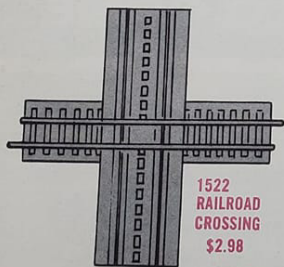

1522 RAILROAD CROSSING $2.98