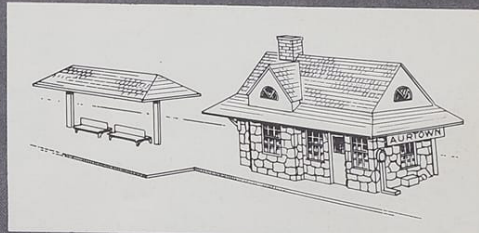

656 HO RR STATION $1.29