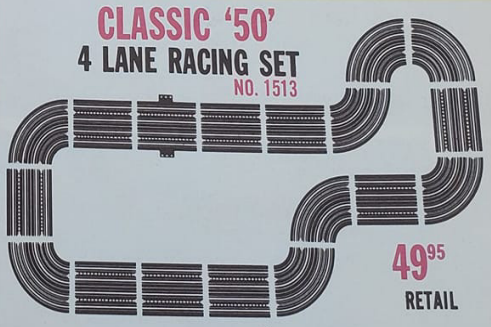

SET COMES IN FULL-COLOR GIFT PACKAGE

**"CROSSOVER"
CRASH COURSE**
NO. 1512

34⁹⁵
RETAIL

SET CONSISTS OF THIRTEEN 9" STRAIGHT ROAD SECTIONS • ONE 9" STRAIGHT ROAD SECTION WITH TERMINALS • EIGHT 9" RADIUS CURVED ROAD SECTIONS • TWO 6" CURVED ROAD SECTIONS • ONE 90° INTERSECTION • GUARD RAILS AND RAIL POSTS • ONE TRANSFORMER POWER UNIT • TWO MOTOR-POWERED VEHICLES • TWO SPEED CONTROLS

SET COMES IN FULL-COLOR GIFT PACKAGE WITH REUSABLE COMPARTMENT CASE

**CLASSIC '40'
4 LANE RACING SET**
NO. 1505

39⁹⁵
RETAIL

SET CONSISTS OF EIGHT 9" RADIUS CURVED ROAD SECTIONS • EIGHT 6" RADIUS CURVED ROAD SECTIONS • SIX 9" STRAIGHT ROAD SECTIONS • TWO 9" STRAIGHT ROAD SECTIONS WITH TERMINALS • GUARD RAILS AND RAIL POSTS • ONE TRANSFORMER POWER UNIT • FOUR MOTOR-POWERED VEHICLES • FOUR SPEED CONTROLS

▲ SET COMES IN FULL-COLOR GIFT PACKAGE WITH REUSABLE COMPARTMENT CASE ▲

**CLASSIC '50'
4 LANE RACING SET**
NO. 1513

49⁹⁵
RETAIL

SET CONSISTS OF EIGHTEEN 9" STRAIGHT ROAD SECTIONS • TWO 9" STRAIGHT ROAD SECTIONS WITH TERMINALS • EIGHT 9" RADIUS CURVED ROAD SECTIONS • EIGHT 6" CURVED ROAD SECTIONS • GUARD RAILS AND RAIL POSTS • ONE TRANSFORMER POWER UNIT • FOUR MOTOR-POWERED VEHICLES • FOUR SPEED CONTROLS

**"CRISSCROSS"
RACING SET**

NO. 1599 **21⁹⁵**
RETAIL

SET CONSISTS OF THREE 9" STRAIGHT ROAD SECTIONS • TWO 9" "CRISSCROSS" ROAD SECTIONS • ONE 9" STRAIGHT ROAD SECTION WITH TERMINALS • FOUR 9" RADIUS CURVED ROAD SECTIONS • TWO MOTOR-POWERED VEHICLES • ONE TRANSFORMER POWER UNIT • TWO SPEED CONTROLS