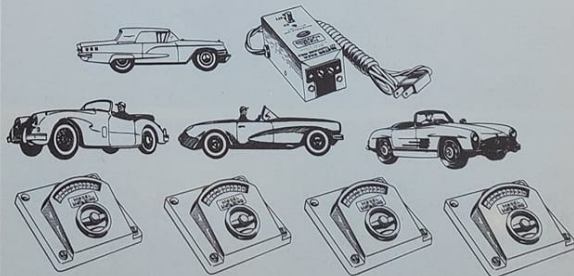

SET COMES IN FULL-COLOR GIFT PACKAGE

**"CROSSOVER"
CRASH COURSE**

NO. 1512

34⁹⁵
RETAIL

SET CONSISTS OF THIRTEEN 9" STRAIGHT ROAD SECTIONS • ONE 9" STRAIGHT ROAD SECTION WITH TERMINALS • EIGHT 9" RADIUS CURVED ROAD SECTIONS • TWO 6" CURVED ROAD SECTIONS • ONE 90° INTERSECTION • GUARD RAILS AND RAIL POSTS • ONE TRANSFORMER POWER UNIT • TWO MOTOR-POWERED VEHICLES • TWO SPEED CONTROLS

SET COMES IN FULL-COLOR GIFT PACKAGE
WITH REUSABLE COMPARTMENT CASE

**CLASSIC '40'
4 LANE RACING SET**

NO. 1505

39⁹⁵
RETAIL

SET CONSISTS OF EIGHT 9" RADIUS CURVED ROAD SECTIONS • EIGHT 6" RADIUS CURVED ROAD SECTIONS • SIX 9" STRAIGHT ROAD SECTIONS • TWO 9" STRAIGHT ROAD SECTIONS WITH TERMINALS • GUARD RAILS AND RAIL POSTS • ONE TRANSFORMER POWER UNIT • FOUR MOTOR-POWERED VEHICLES • FOUR SPEED CONTROLS

▲ SET COMES IN FULL-COLOR GIFT PACKAGE WITH REUSABLE COMPARTMENT CASE ▲

**CLASSIC '50'
4 LANE RACING SET**

NO. 1513

49⁹⁵
RETAIL

SET CONSISTS OF EIGHTEEN 9" STRAIGHT ROAD SECTIONS • TWO 9" STRAIGHT ROAD SECTIONS WITH TERMINALS • EIGHT 9" RADIUS CURVED ROAD SECTIONS • EIGHT 6" CURVED ROAD SECTIONS • GUARD RAILS AND RAIL POSTS • ONE TRANSFORMER POWER UNIT • FOUR MOTOR-POWERED VEHICLES • FOUR SPEED CONTROLS