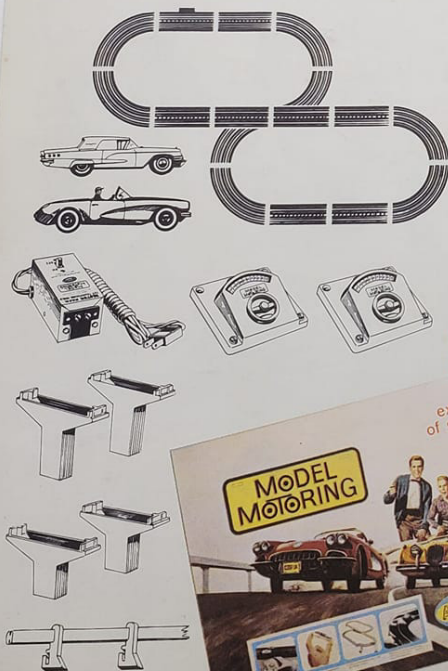

1962

MODEL
MOTORING

MODEL
AURORA
MOTORING

AURORA PLASTICS CORP. © 1962
WEST HEMPSTEAD, L. I., N. Y.

THIS IS MODEL MOTORING

the most exciting road and racing set in the world!

Down goes the green flag and they're off—zooming along the straightaway at 150 scale mph! Watch it . . . here comes a hairpin curve. Hit that bend at top speed and you're a spin-out for sure! MODEL MOTORING IN HO SCALE is the ultimate in table-top racing, gives you twice the action in half the space, lets you re-create any race course in the world. For the model railroading fan, it's a natural — build it right into your HO train layout. Add a Grade Crossing and get set for hit-or-miss action right out of a Hollywood movie. Choose from many complete sets. All MODEL MOTORING equipment is open stock. You can build as big a layout as room will allow! Test-drive it now — at hobby dealers, toy, variety, and department stores everywhere!

IT'S A SPORT, A GAME, A LIFETIME HOBBY.

MODEL MOTORING 2-LANE SETS

all the excitement of speedway racing and highway action in HO scale!

NO. 1503 (AS SHOWN). SET CONSISTS OF EIGHT 9" RADIUS CURVED ROAD SECTIONS • SEVEN STRAIGHT ROAD SECTIONS • ONE 9" STRAIGHT ROAD SECTION WITH CONNECTORS • TWO SPEED CONTROLS • TWO MOTOR-POWERED VEHICLES • CONNECTING WIRE • ONE TRANSFORMER POWER UNIT • ONE SET ASSORTED TRESTLE SUPPORTS, POSTS, GUARD RAILS AND RAIL POSTS.

SET COMES IN FULL-COLOR GIFT PACKAGE WITH REUSABLE COMPARTMENT CASE

**CLASSIC '40'
4 LANE RACING SET**
NO. 1505

39⁹⁵
RETAIL

SET CONSISTS OF EIGHT 9" RADIUS CURVED ROAD SECTIONS • EIGHT 6" RADIUS CURVED ROAD SECTIONS • SIX 9" STRAIGHT ROAD SECTIONS • TWO 9" STRAIGHT ROAD SECTIONS WITH TERMINALS • GUARD RAILS AND RAIL POSTS • ONE TRANSFORMER POWER UNIT • FOUR MOTOR-POWERED VEHICLES • FOUR SPEED CONTROLS