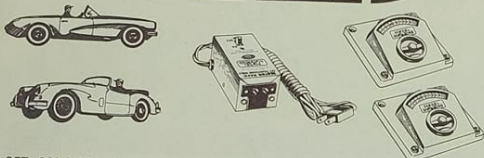

▲ SET COMES IN FULL-COLOR GIFT PACKAGE WITH REUSABLE COMPARTMENT CASE ▲

**CLASSIC '50'
4 LANE RACING SET**
NO. 1513

49⁹⁵
RETAIL

SET CONSISTS OF EIGHTEEN 9" STRAIGHT ROAD SECTIONS • TWO 9" STRAIGHT ROAD SECTIONS WITH TERMINALS • EIGHT 9" RADIUS CURVED ROAD SECTIONS • EIGHT 6" CURVED ROAD SECTIONS • GUARD RAILS AND RAIL POSTS • ONE TRANSFORMER POWER UNIT • FOUR MOTOR-POWERED VEHICLES • FOUR SPEED CONTROLS

**"CRISSCROSS"
RACING SET**

NO. 1599 **21⁹⁵**
RETAIL

SET CONSISTS OF THREE 9" STRAIGHT ROAD SECTIONS • TWO 9" "CRISSCROSS" ROAD SECTIONS • ONE 9" STRAIGHT ROAD SECTION WITH TERMINALS • FOUR 9" RADIUS CURVED ROAD SECTIONS • TWO MOTOR-POWERED VEHICLES • ONE TRANSFORMER POWER UNIT • TWO SPEED CONTROLS