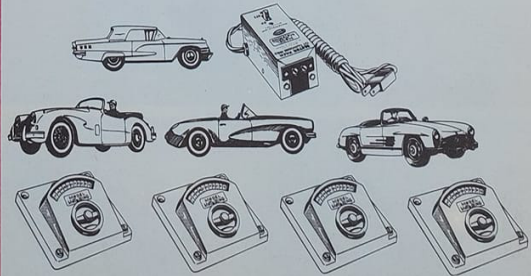

SET COMES IN FULL-COLOR GIFT PACKAGE WITH REUSABLE COMPARTMENT CASE

**CLASSIC '40'
4 LANE RACING SET**
NO. 1505

39⁹⁵
RETAIL

SET CONSISTS OF EIGHT 9" RADIUS CURVED ROAD SECTIONS • EIGHT 6" RADIUS CURVED ROAD SECTIONS • SIX 9" STRAIGHT ROAD SECTIONS • TWO 9" STRAIGHT ROAD SECTIONS WITH TERMINALS • GUARD RAILS AND RAIL POSTS • ONE TRANSFORMER POWER UNIT • FOUR MOTOR-POWERED VEHICLES • FOUR SPEED CONTROLS

▲ SET COMES IN FULL-COLOR GIFT PACKAGE WITH REUSABLE COMPARTMENT CASE ▲

**CLASSIC '50'
4 LANE RACING SET**
NO. 1513

49⁹⁵
RETAIL

SET CONSISTS OF EIGHTEEN 9" STRAIGHT ROAD SECTIONS • TWO 9" STRAIGHT ROAD SECTIONS WITH TERMINALS • EIGHT 9" RADIUS CURVED ROAD SECTIONS • EIGHT 6" CURVED ROAD SECTIONS • GUARD RAILS AND RAIL POSTS • ONE TRANSFORMER POWER UNIT • FOUR MOTOR-POWERED VEHICLES • FOUR SPEED CONTROLS