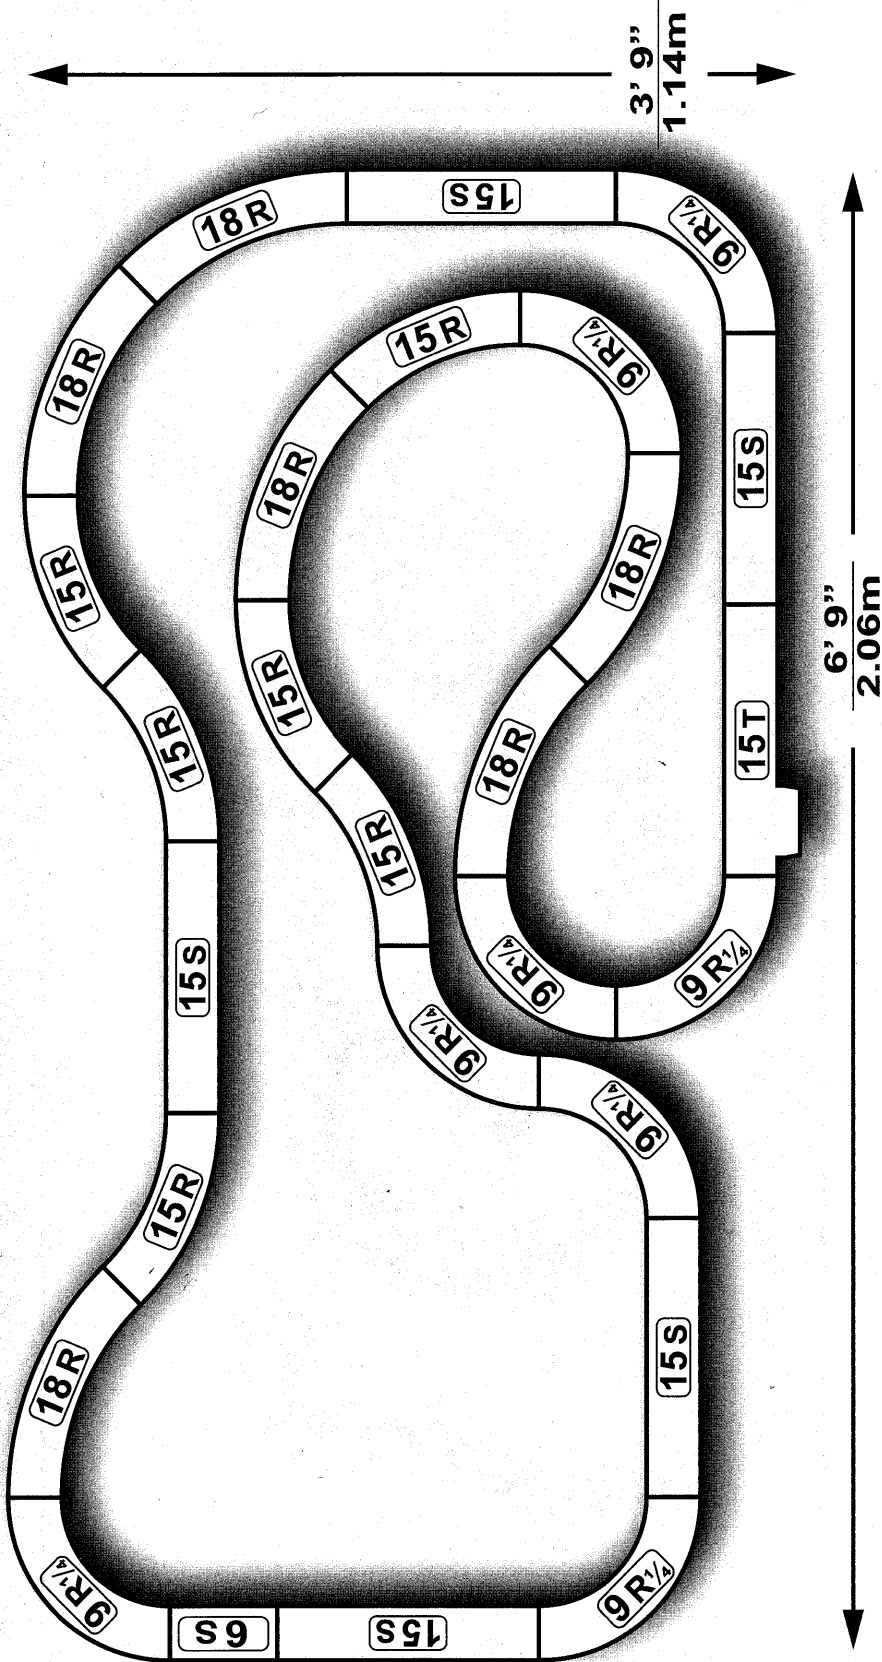

AMERICA'S SPORTS CAR

INSTRUCTIONS

PN: 22023

CONTENTS

	Guardrails	(24 pcs.)		15" Straight Track	(5 pcs.)		18" Radius 1/8 Curve	(6 pcs.)
	Tri-Power Pack 22V, 12V, 8V	(1 pc.)		15" Terminal Track	(1 pc.)		15" Radius 1/8 Curve	(6 pcs.)
	Controller	(2 pcs.)		6" Straight Track	(1 pc.)		9" Radius 1/4 Curve	(12 pcs.)
				3" Straight Track	(1 pc.)		Mega G+ Corvettes	(2 pcs.)

Tune-Up Kit: Track cleaning pad; 2 Pick-up shoes; Springs

AFXRACING.COM

- FAQs
- Video Set-Up Tips
- Video Troubleshooting

service@afxracing.com

877-866-9239
(US Only)

AFXRACING.COM

We will always respond to Email and phone calls as quickly as possible and in any case within 24 hours, not counting weekends and holidays.