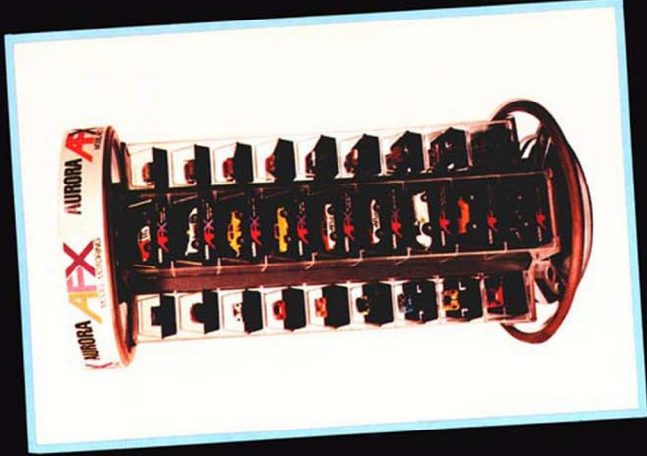

1792
"AZTEC"

All AFX cars packed 24 per carton. Weight: 9 lbs.

AFX sets new standards for styling, design and performance in HO model motoring.

Unmatched realism and authentic body detailing. A fantastic lineup of Internationals, Can-Am, and Trans-Am racing champions. Plus top stock cars, drag racers and classic street machines.

Breathaking speed. Unbelievable control. High-performance cars that can't be touched by anything in sight.

All with the exclusive AFX self-lubricating Nylonon chassis and a low, road-hugging center of gravity. Plus AFX super-fat sponge race tires, spring-balanced pickup shoes and a deep slot guide pin that makes for faster-than-ever cornering, better control and handling—lap after lap.