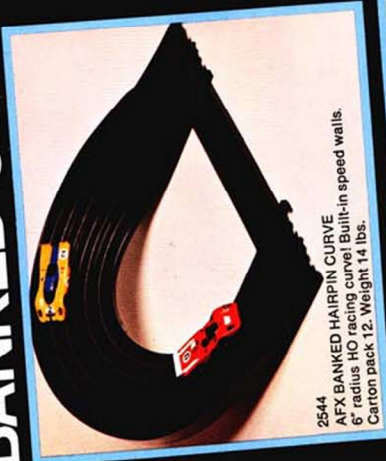

AURORA® AFX™ MODEL MOUNTING TRACK ACCESSORIES

2544
AFX BANKED HAIRPIN CURVE
AFX HO racing curve! Built-in speed walls.
6" radius HO racing curve! Built-in speed walls.
Carton pack 12. Weight 14 lbs.