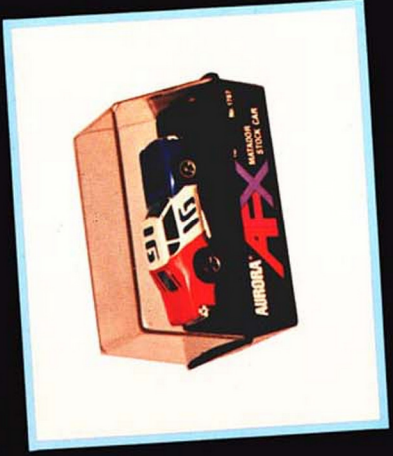

1789
AFX "FLAME THROWER"™
FERRARI 512M

1788
AFX "FLAME THROWER"™
PORSCHE 917

Every AFX Dragster comes with its own racing decals—and can be decorated as shown.

1774
"FURIOUS FUELER"

1784
"DYN-O-MITE"

1772
"DODGE FEVER"

1792
"AZTEC"

All AFX cars packed 24 per carton. Weight: 9 lbs.

AFX sets new standards for styling, design and performance in HO model motoring.

Unmatched realism and authentic body detailing. A fantastic lineup of Internationals, Can-Am, and Trans-Am racing champions. Plus top stock cars, drag racers and classic street machines.

Breathaking speed. Unbelievable control. High-performance cars that can't be touched by anything in sight.

All with the exclusive AFX self-lubricating Nylonon chassis and a low, road-hugging center of gravity. Plus AFX super-fat sponge race tires, spring-balanced pickup shoes and a deep slot guide pin that makes for faster-than-ever cornering, better control and handling—lap after lap.