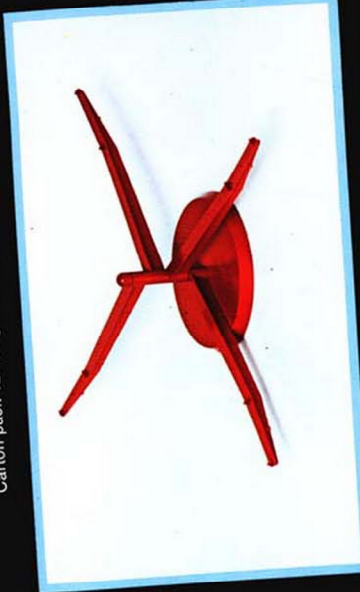

1594
SPIRAL TRACK SUPPORT
Carton pack 48. Weight 19 lbs.