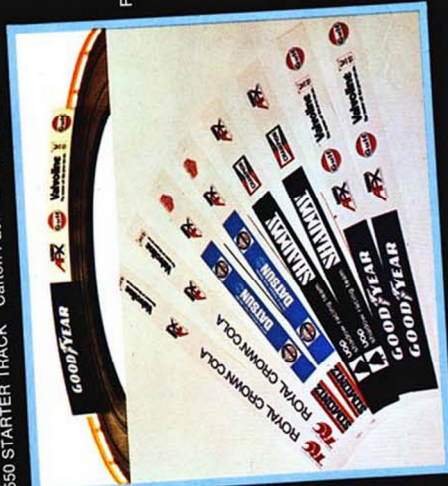

1466 BILLBOARD
RETAINING WALLS
Carton Pack 24
Carton Wgt. 5 lbs.

ADDITIONAL AFX RACING ACCESSORIES

- 14 RACING OIL Carton Pack 72 Carton Wgt. 6 lbs.
- 1345 RUSSKIT 80 OHM SPEED CONTROL Carton Pack 24 Carton Wgt. 4 lbs.
- 1347 RACING SPEED CONTROLLER Carton Pack 24 Carton Wgt. 4 lbs.
- 1529 TRESTLE EXTENSIONS (SET OF 12) Carton Pack 36 Carton Wgt. 4 lbs.
- 1500 TRESTLE POSTS (SET OF 12) Carton Pack 72 Carton Wgt. 2 lbs.
- 1531 2 LANE TRACK JOINERS & LOCKS (24 JOINERS, 12 LOCKS) Carton Pack 72 Carton Wgt. 5 lbs.
- 1532 GUARD RAIL & POST SET (SET OF 8) Carton Pack 48 Carton Wgt. 12 lbs.
- 1580 MODEL MOTORING HANDBOOK FOR 1974 Carton Pack 60 Carton Wgt. 20 lbs.
- 1587 MODULAR BRIDGE BEAM ASST. Carton Pack 48 Carton Wgt. 10 lbs.
- 1587 MODULAR BRIDGE POSTS (32) Carton Pack 48 Carton Wgt. 17 lbs.
- 1591 MODULAR BRIDGE BEAMS—3' Carton Pack 48 Carton Wgt. 15 lbs.
- 1595 MODULAR BRIDGE BEAMS—6' Carton Pack 48 Carton Wgt. 7 lbs.
- 1599 MODULAR BRIDGE BEAMS—6' Carton Pack 12 Carton Wgt. 10 lbs.
- 2547 9' RADIUS CURVE (4 PACK) Carton Pack 12 Carton Wgt. 2 lbs.
- 2595 TRACK CLEANING PAD (12 PACK) Carton Pack 12 Carton Wgt. 2 lbs.