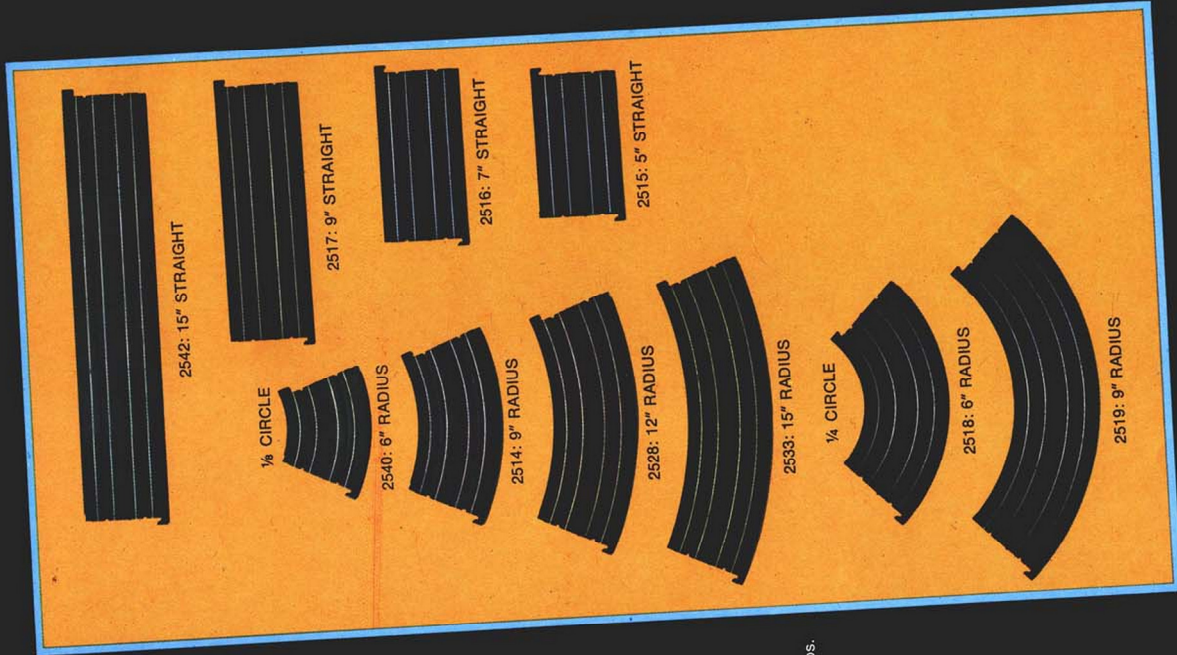

STRAIGHT TRACK

- 2515: 5" STRAIGHT
  Carton pack 48. Weight 4 lbs.
- 2516: 7" STRAIGHT
  Carton pack 48. Weight 6 lbs.
- 2517: 9" STRAIGHT
  Carton pack 48. Weight 8 lbs.
- 2526: 9" LAP COUNTER (Not shown)
  Carton pack 48. Weight 10 lbs.
- 2527: 6" STRAIGHT
  Carton pack 48. Weight 5 lbs.
- 2542: 15" STRAIGHT
  Carton pack 48. Weight 12 lbs.
- 2546: 15" STRAIGHT (4 PC. PACK)
  Carton pack 12 4-pc. packs. Weight 14 lbs.