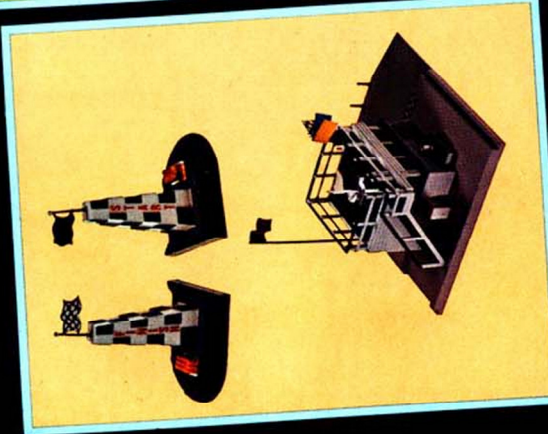

ELECTRIC HO SCALE
AURORA **AFEX** MODEL MIRRORING **RACING**
RACING ACCESSORIES

ELECTRIC HO SCALE
AURORA **AFEX** MODEL MIRRORING **RACING**
READY to assemble PLASTIC KITS

1488 COMBINATION/START-FINISH PYLONS
AND JUDGES STAND
Carton Pack 6, Wgt. 3 lbs.