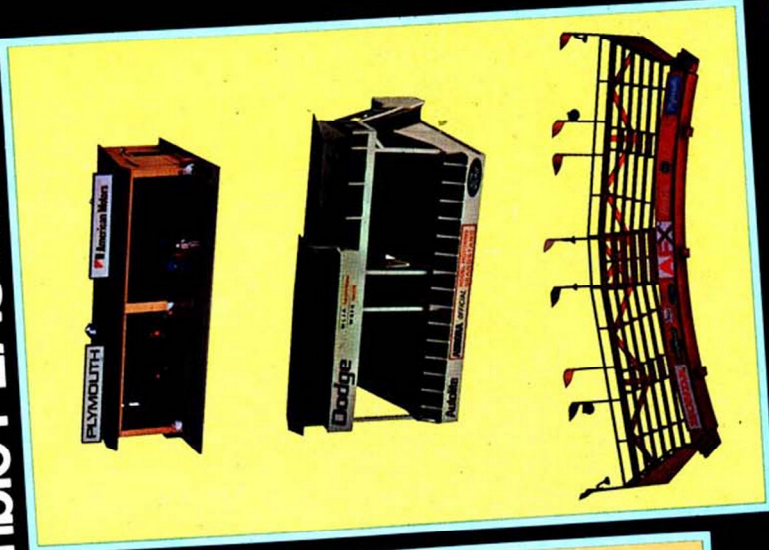

ELECTRIC HO SCALE
AURORA **AFEX** MODEL MIRRORING **RACING**
RACING ACCESSORIES

ELECTRIC HO SCALE
AURORA **AFEX** MODEL MIRRORING **RACING**
READY to assemble PLASTIC KITS

1499 COMBINATION—GRANDSTAND
DUAL PIT STOP & CURVED BLEACHERS
Carton Pack 6, Wgt. 7 lbs.