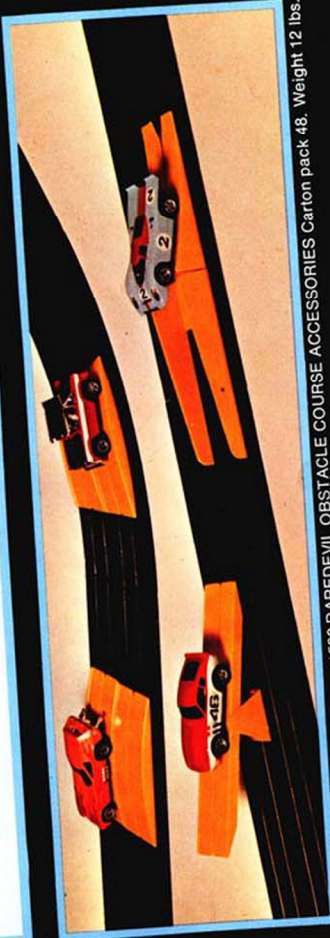

AFX cars are not included in AFX Banked Curve Sets

AURORA[®] AFX[™] MODEL MOUNTING TRACK ACCESSORIES

2504
LOOP-THE-LOOP
(PAIR—WITH TRACK)
Carton pack 12. Weight 15 lbs.

1594
SPIRAL TRACK SUPPORT
Carton pack 48. Weight 19 lbs.