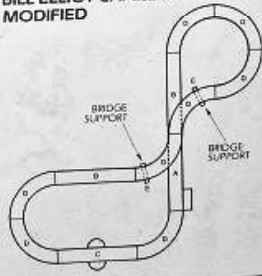

BILL ELLIOT CHAMPIONSHIP™ MODIFIED