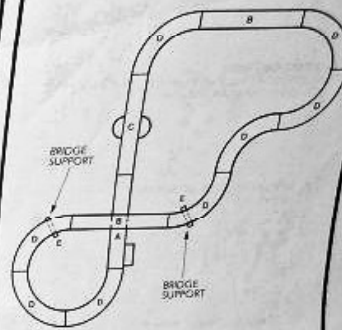

AURORA AFX LAYOUT SHEET **BILL ELLIOT CHAMPIONSHIP™** No. B612

YOUR SET CONTAINS:

QTY.	ITEM
1	15" Terminal Track (A)
2	15" Straight Track (B)
1	15" Lap Counter Track (C)
8	9" 1/4 Curve Track (D)
2	Low Bridge Support (E)
8	Guard Rail
1	Grandstand (not shown)
1	22-Volt Power Pack
2	Thunderbird Car
2	Controller

BILL ELLIOT CHAMPIONSHIP™