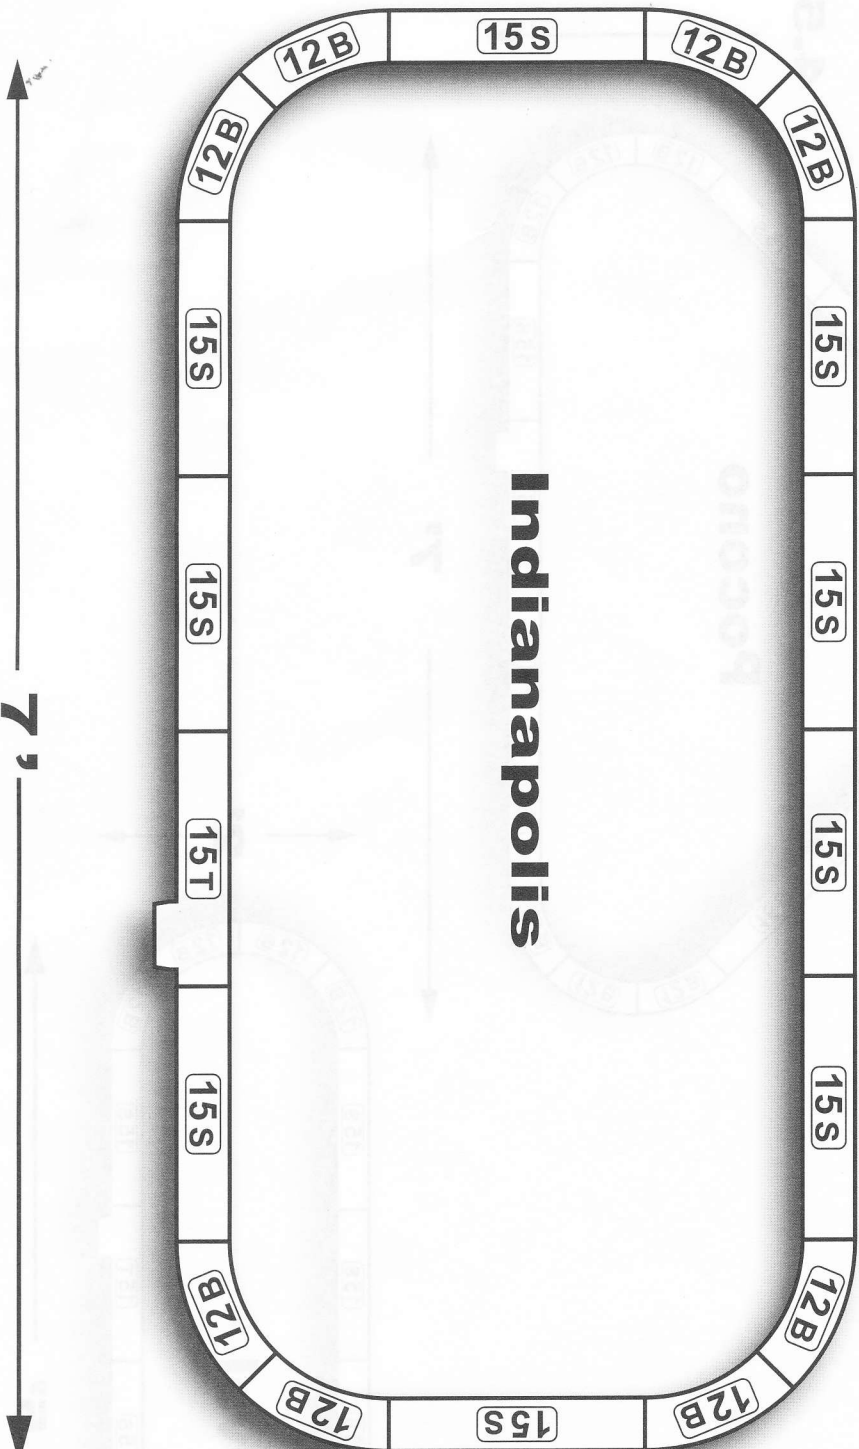

FORD VS. CHEVROLET
STOCKER CHALLENGE

INSTRUCTIONS

PN: 21014

CONTENTS

	Guardrails	(6 pcs.)		15" Straight Track (10 pcs.)		12" Radius Banked Curve (8 pcs.)
	Tri-Power Pack 22V, 12V, 8V	(1 pc.)		15" Terminal Track (1 pc.)		
	Controller	(2 pcs.)		9" Straight Track (1 pc.)		Mega-G 2013 Stockers (2 pcs.)
				3" Straight Track (1 pc.)		

Tune-Up Kit: Track cleaning pad; 2 Pick-up shoes; Springs

HELP?

AFXRACING.COM

- FAQs
- Video Set-Up Tips
- Video Troubleshooting

service@afxracing.com

877-866-9239

We will always respond to Email and phone calls as quickly as possible and in any case within 24 hours, not counting weekends and holidays.

TOMY

RACEMASTERS

Copyright 2013 Racemasters, Inc.
Manufactured by Tomy Company, Ltd., Tokyo, Japan 124-8511
Distributed by Racemasters, Inc. Reno, NV 89511