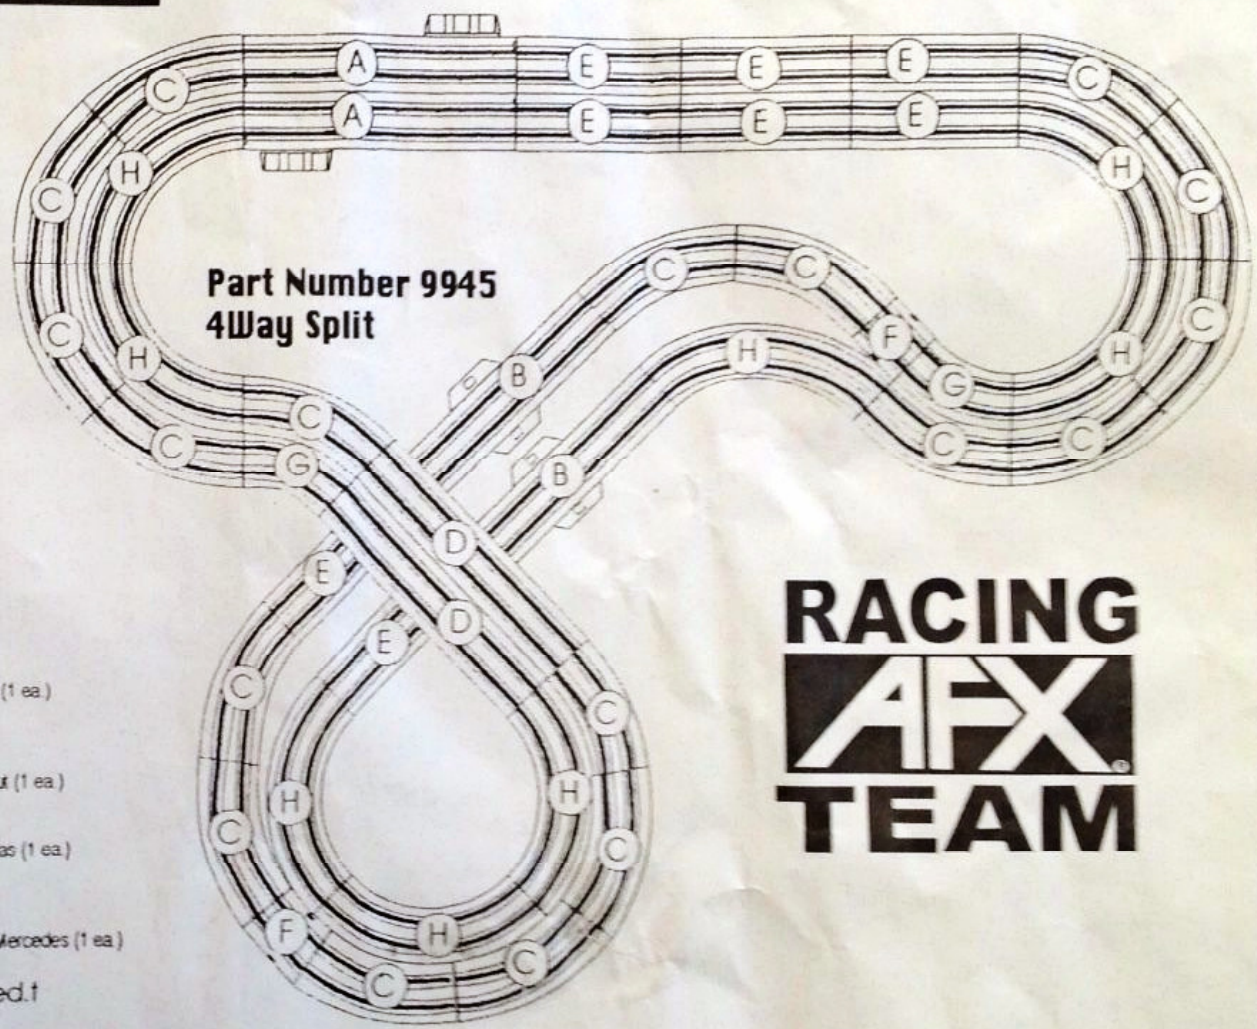

AFX[®]

The closest thing
to real racing.

Part Number 9947
4 Way Split

Pit Bldg., Grand Stand, and TuneUp Kit also included.

Part Number 9945
4Way Split

RACING
AFX[®]
TEAM

TOMY[®]

RACEMASTERS[™]

Anaheim Hills CA 92807

www.toyracecars.com

• Printed on recycled paper.