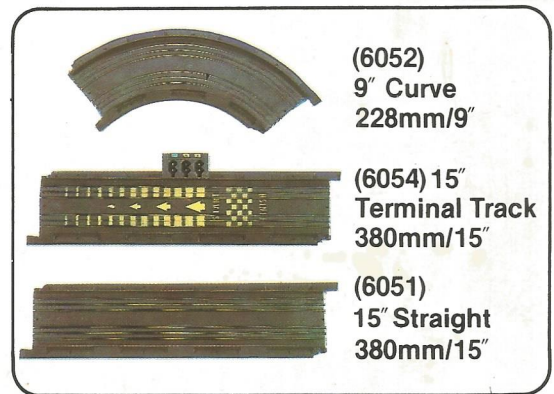

(6204) Thunderbird

(6301)  
Chicane Track  
Supports  
Flag Set  
and Pylons

(6155) 2 Hand Controllers

(6052)  
9" Curve  
228mm/9"

(6054) 15"  
Terminal Track  
380mm/15"

(6051)  
15" Straight  
380mm/15"