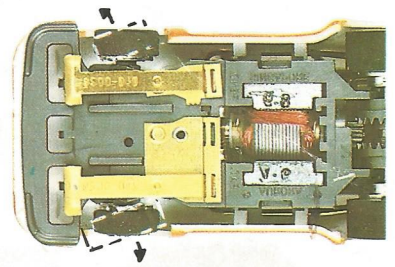

SPEED~STEER®

Cars, Track and Accessories

(6275) Convoy Truck