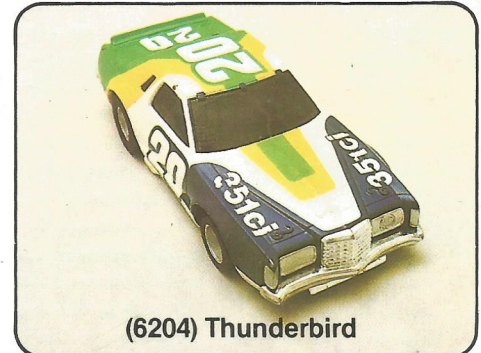

## Cars, Track and Accessories

(6275) Convoy Truck

(6276) Challenge Truck

(6205) Dodge Magnum

(6201) BMW Turbo

(6200) Firebird

(6203) Porsche Turbo

(6202) Corvette

(6204) Thunderbird

(6301)  
Chicane Track  
Supports  
Flag Set  
and Pylons

(6155) 2 Hand Controllers

(6052)  
9" Curve  
228mm/9"

(6054) 15"  
Terminal Track  
380mm/15"

(6051)  
15" Straight  
380mm/15"