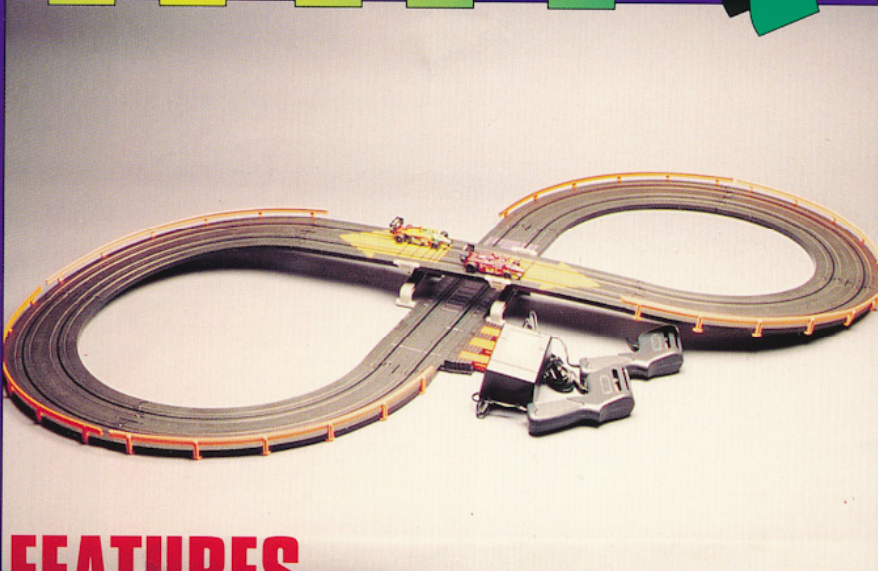

INFINITY™

8.5
FEET OF TRACK

PACK:
6

CUBE:
2.9 CU FT.

WEIGHT:
22.6 LBS
Part Number:
9116

FEATURES

- UL APPROVED POWER PACK
- FINGER TIP "PRO" CONTROLLERS
- TWISTY CURVING ACTION
- RACING TURBO RACE CARS

Figure-8 action! A great starter set or a fun set for the experienced racer.