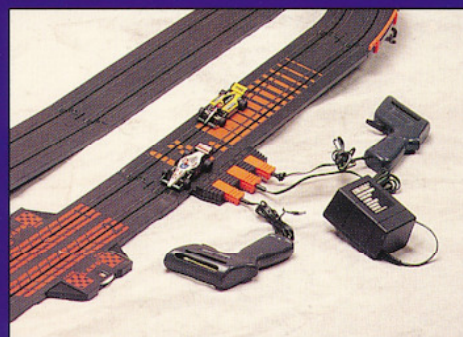

TOMY[®]

'95

AFX[®]

TOMY
'95

GIANT RACEWAY™

HUGE! 62.6
RUNNING FEET
OF TRACK

New for
'95

PACK:
3

CUBE:
5.4 CU FT.

WEIGHT:
16 LBS

Part Number:
9868

This is the big one!
The Granddaddy of all slot car sets. The Giant has it all!
Over & Under Racing, Long Straights, Chicanes, High Banked Turn, Squeeze Track, Lap Counter, and awesome Super G+ Cars.

Nothing Compares to the Giant!

Huge Track

Racing Fun

FEATURES

- 62.6 Running Feet of track.**
- 2 Super G+ Race Cars**
- 2 "Pro-Klass" Controllers**
- U.L. Approved Wall Type Power Pack**
- Over Under Action**

Run the ridge, go through the Apogee vertical corner, and up and around the Loop! A twisting, turning, track great for the beginner and the expert alike!

FEATURES

- 27.4 Running Feet of track.**
- 2 Super G+ Race Cars**
- 2 "Pro-Klass" Controllers**
- U.L. Approved Wall Type Power Pack**
- Over Under Action**