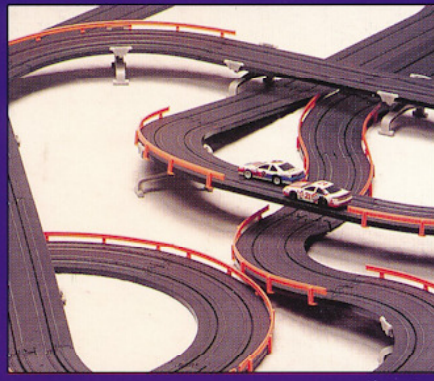

High Speeds