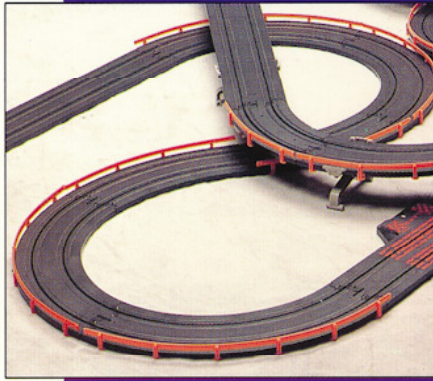

Twisting Action