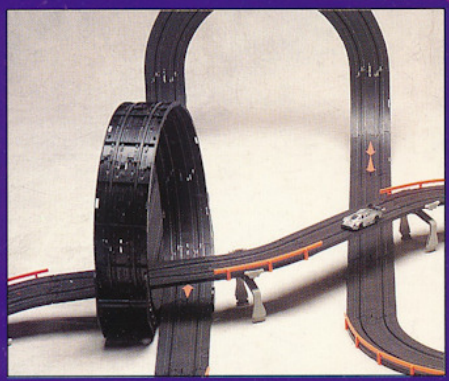

Run the ridge, go through the Apogee vertical corner, and up and around the Loop! A twisting, turning, track great for the beginner and the expert alike!

FEATURES

- 27.4 Running Feet of track.**
- 2 Super G+ Race Cars**
- 2 "Pro-Klass" Controllers**
- U.L. Approved Wall Type Power Pack**
- Over Under Action**