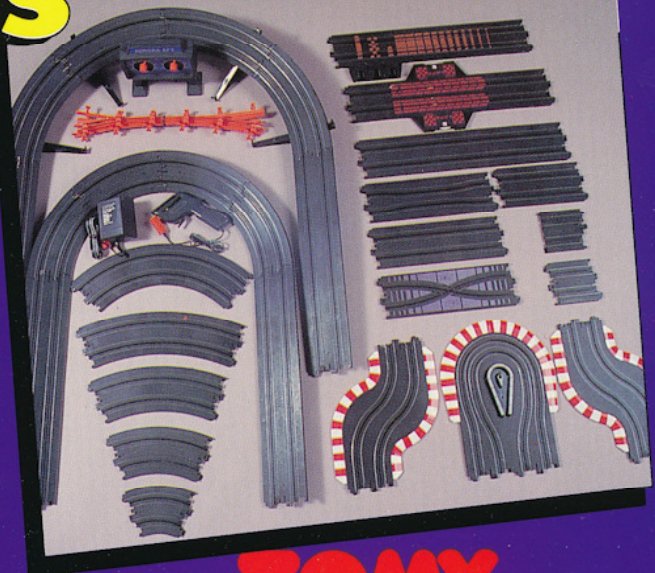

9807 INDY TWOFRER

TOMY®

COPYRIGHT 1995 TOMY AMERICA INC. PRINTED IN USA

TOMY AMERICA INC. BREA CA. 92621 1995 HOBBY CATALOG All weights and measurements and other specifications are approximate. Some product reflects final licensor approval. The company reserves the right to make changes without notice at any time in colors, specifications, prices, and models, and also to discontinue models.