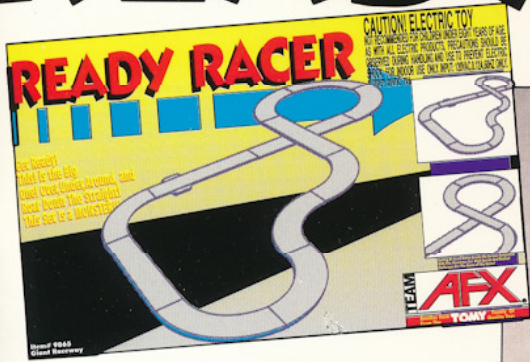

READY RACER™ TOMY '95

Lap Counter

PACK:
6

CUBE:
3.0 CU FT.

WEIGHT:
23.6 LBS