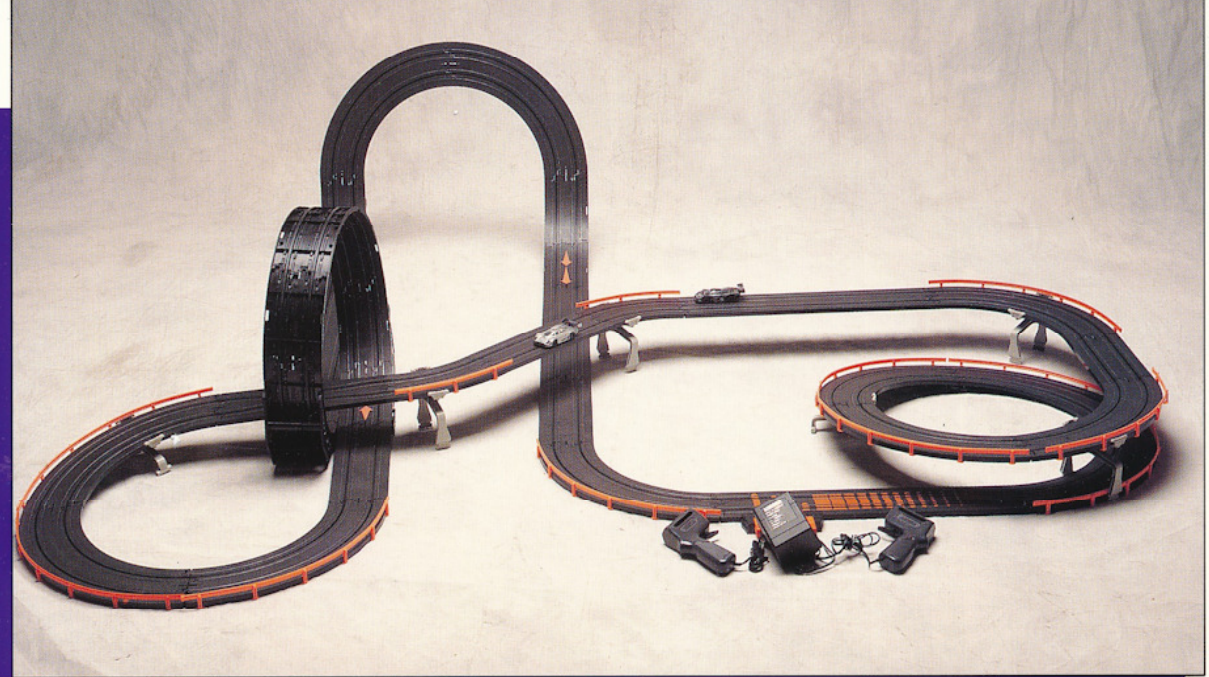

TOMY
'95

26.5

Ridge Runner™