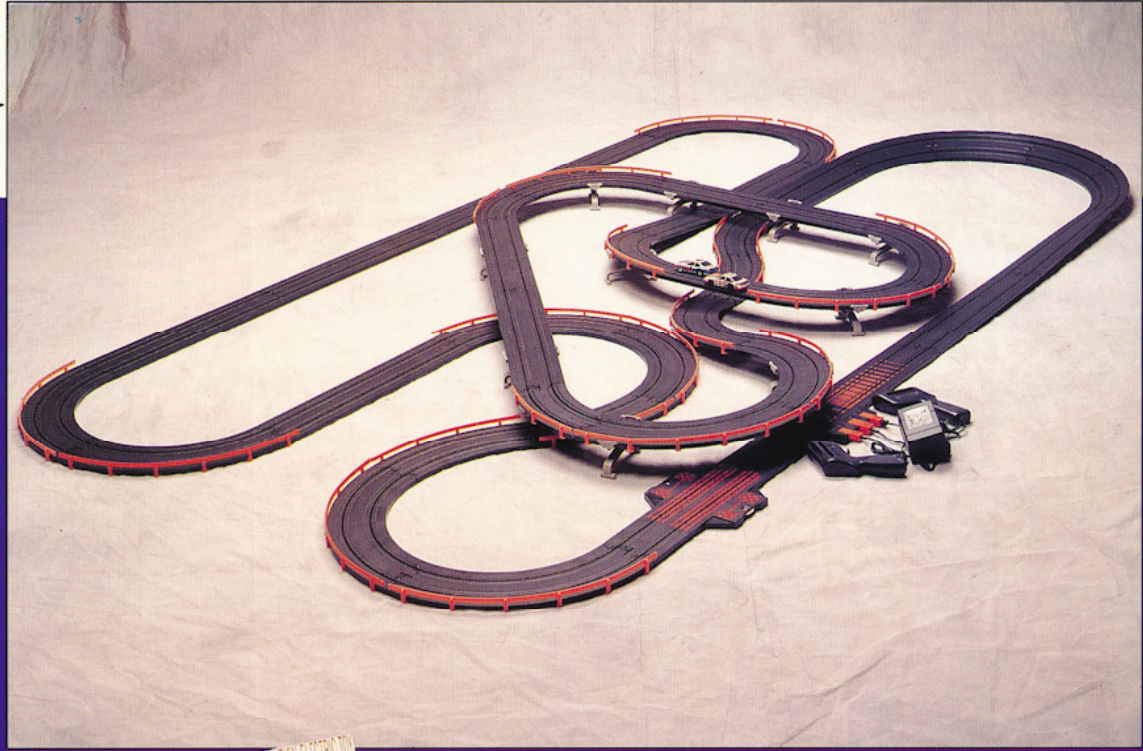

CUBE:
5.4 CU FT.

WEIGHT:
16 LBS

Part Number:
9868

This is the big one!
The Granddaddy of all slot car sets. The Giant has it all!
Over & Under Racing, Long Straights, Chicanes, High Banked Turn, Squeeze Track, Lap Counter, and awesome Super G+ Cars.

Nothing Compares to the Giant!

Huge Track

Racing Fun

FEATURES

- 62.6 Running Feet of track.**
- 2 Super G+ Race Cars**
- 2 "Pro-Klass" Controllers**
- U.L. Approved Wall Type Power Pack**
- Over Under Action**

BIG BLOCK™ TOMY '95 BATTLEERS

40
FEET OF TRACK

PACK:
3

CUBE:
4.1 CU FT.

WEIGHT:
15 LBS

Part Number:
9117

Super G+ Cars attack a twisty torture track. Total performance for the discriminating racer. Loads of fun for the novice or expert.

Run the ridge, go through the Apogee vertical corner, and up and around the Loop! A twisting, turning, track great for the beginner and the expert alike!

FEATURES

- 27.4 Running Feet of track.**
- 2 Super G+ Race Cars**
- 2 "Pro-Klass" Controllers**
- U.L. Approved Wall Type Power Pack**
- Over Under Action**