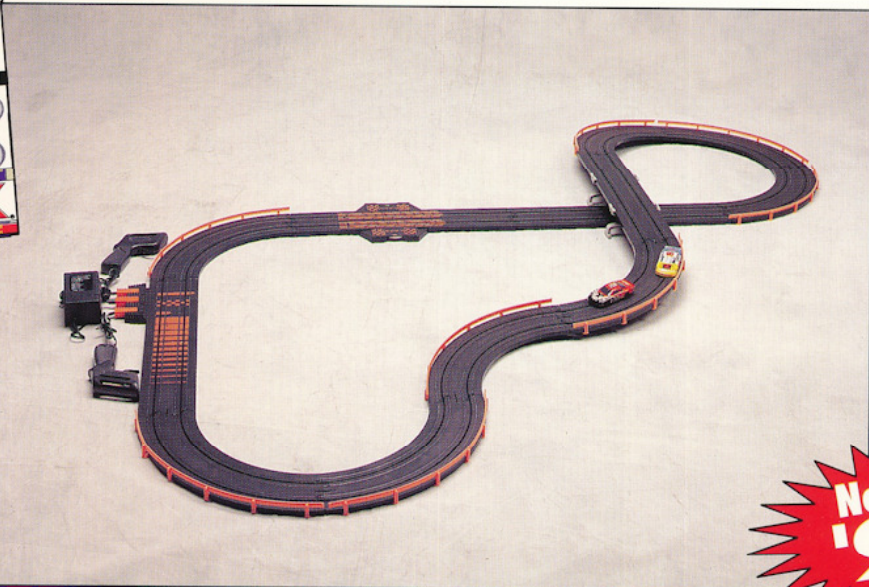

Run the ridge, go through the Apogee vertical corner, and up and around the Loop! A twisting, turning, track great for the beginner and the expert alike!

FEATURES

- 27.4 Running Feet of track.**
- 2 Super G+ Race Cars**
- 2 "Pro-Klass" Controllers**
- U.L. Approved Wall Type Power Pack**
- Over Under Action**

Part Number:
9865

12.8
FEET OF TRACK

New for '95

FEATURES

- UL APPROVED POWER PACK
- FINGER TIP "PRO" CONTROLLERS
- TWISTY CURVING ACTION
- SUPER G+ RACE CARS
- AUTOMATIC LAP COUNTER

Chevrolet Monte Carlos