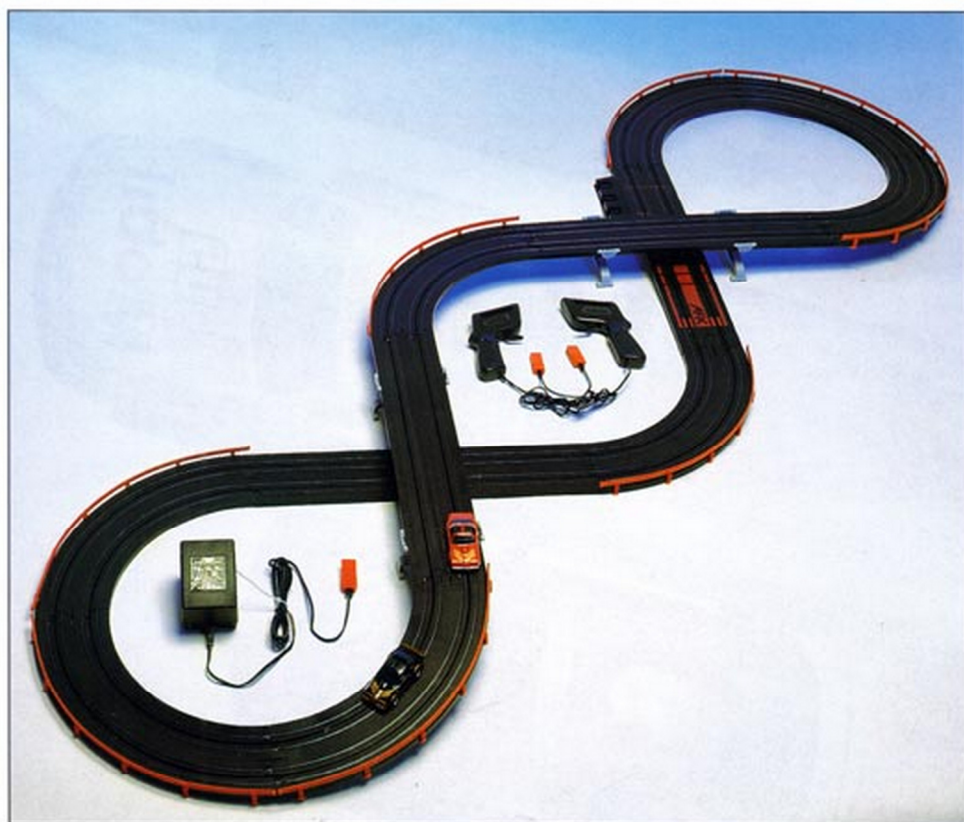

# AURORA

THE CLOSEST THING TO REAL RACING!

Up to ten  
lanes of high  
performance  
racing with  
the most  
sophisticated  
HO scale slot  
car system in  
the world!

*TURBO CARS*

*LIGHTED CARS*

and the **ULTIMATE**  
in slot car racing,  
the unsurpassed

## FORMULA ONE DUEL F8650

Two Formula One Racers battle it out around 2.59 metres (8.5ft) of over-under high performance track.

### CONTAINS:

- 2 AFX Turbo Cars
- 8-Section track
- 2 Controllers
- 2 Bridgebeams
- 6 Guard rails
- 240V - 16V Power Pack

### CONTAINS:

- 2 AFX Turbo LIGHTED Cars
- 13 feet of track
- 2 Controllers
- 8 Guard rails
- 4 Bridgebeams
- 240V - 16V Power Pack