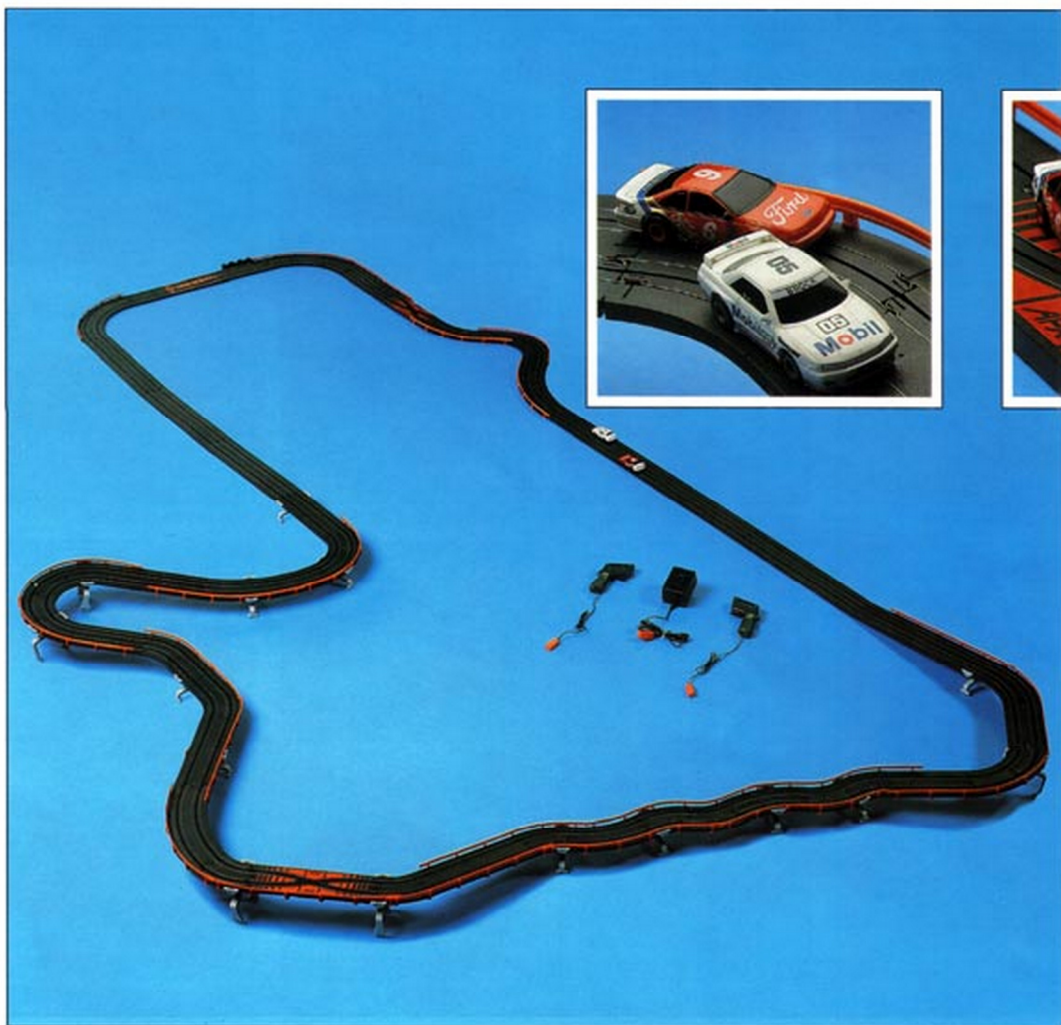

#### CONTAINS:

- 9 metres (approx 29.5ft) of high performance track
- 2 Aurora AFX Turbo cars
- 13 Guard rails
- 6 Bridgebeams
- Track supports
- 2 Controllers
- 240V - 16V Power Pack

# PETER BROCK'S BATHURST 1000

F5512

You've seen it on television. Now experience the action first hand when you drive on Australia's most famous racing track. Test your driving skills to see if, like **Peter Brock**, you have what it takes to be the 'King Of The Mountain'. With the 10.8 metres (35 ft) of high performance track, you can build a replica of the **Mount Panorama circuit**, then push the famous 05 car to its limits!