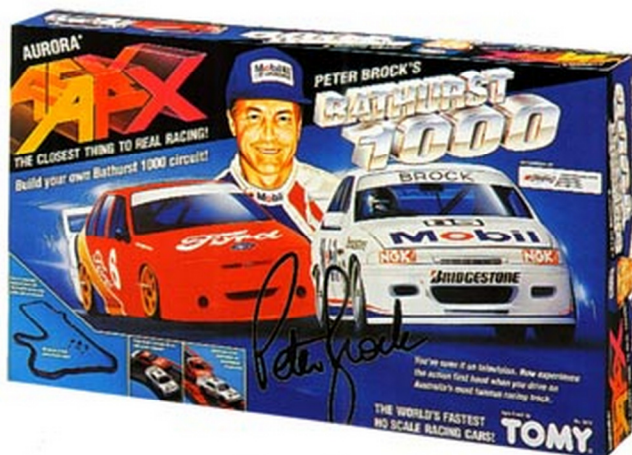

# PETER BROCK'S BATHURST 1000

F5512

You've seen it on television. Now experience the action first hand when you drive on Australia's most famous racing track. Test your driving skills to see if, like **Peter Brock**, you have what it takes to be the 'King Of The Mountain'. With the 10.8 metres (35 ft) of high performance track, you can build a replica of the **Mount Panorama circuit**, then push the famous 05 car to its limits!