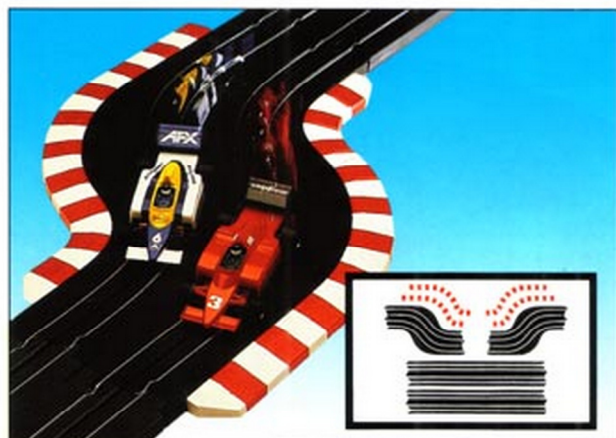

9" CHICANE CURVE SET F8670

CONTAINS:

- 2 x chicane tracks (L & R)
- 2 x 15" straights
- 4 x kerbing