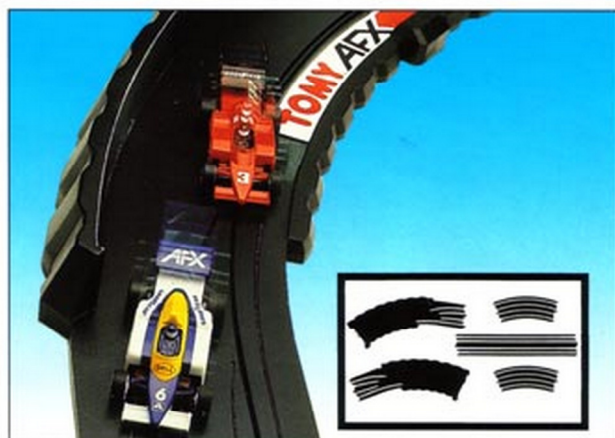

DRIFT ACTION CURVE SET F8680

CONTAINS:

- 2 x drift action curves
- 2 x 12" curves and 1 x 6" straight.