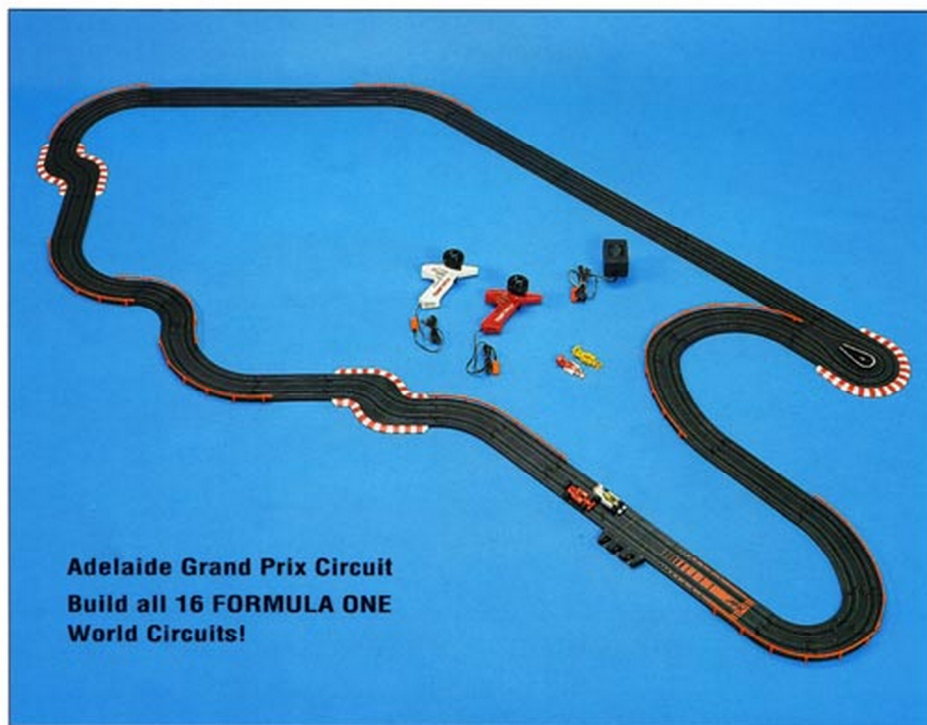

CONTAINS:

- 7.5m (approx 25 ft) of high performance track.
- 2 AFX Formula 1 Turbo Cars
- 2 Turbo Boost Hand Controllers
- 2 Bridgebeams
- 6 Kerbing
- 15 Guard rails
- 240V - 16V Power Pack