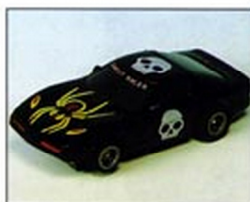

racing car can match Aurora AFX for quality, strength and realism, or for genuine race track excitement.

Aurora AFX cars are the fastest scale model slot cars in the world with scale speeds in excess of 1800 kph.

VW Golf GT-I F7501

Peugeot 205 F7502

Corvette Red F8607A

Corvette Ghost Car F8607B

Mercedes C9 F8721M

Tenoras Toyota 89CV F8723B

Brock Car F8725B

Nissan GTR F8726