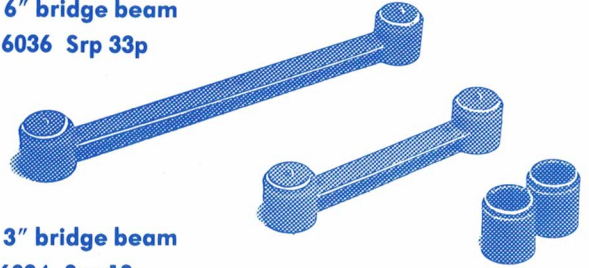

NEW Shell Tanker 6158

Team Truck 6180

TRACK ACCESSORIES

6031
 Quickee Lok® key, lubricating oil and four track clips Srp 50p

6" bridge beam
 6036 Srp 33p

3" bridge beam
 6034 Srp 18p

1" extension post
 6035 Srp 14p