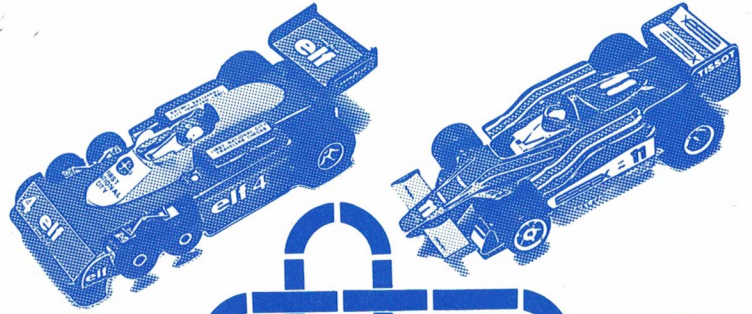

FEATURING
G+PLUS®
Motor Racing

Alternative circuits

ELECTRONIC

Data Race™

with real racing sounds

6430 Srp £55.00p

The Data Race™ Electronic computer adds a further dimension to Aurora Model Motor Racing. The 3 separate programmes incorporated in the computer provide instant LED read out of the following functions.

- Programmes races (up to 95 laps)
- Times last lap
- Records fastest lap
- Counts laps
- Measures fuel consumption
- Low fuel warning
- Out of fuel signal
- Re-fuels (up to 95 gallons)

The Electronic Sound Synthesizer generates six different sounds including

- Start countdown and gun shot start
- Motor racing sound for each car
- Low fuel warning
- Out of fuel signal
- Re-fuel signal
- Victory salute for winner