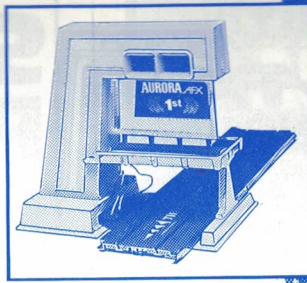

AURORA® AFX

MODEL MOTOR RACING

GX6500

FORMULA 1 Racing with Electronic Timing
6406 Srp £74.99p

The electronic timer and lap counter included in this set provide split-second timing and lap counting. Also included are 2 G+Plus® World Championship Grand Prix Cars, 396 cm/13 ft 6 ins of track, 2 Russkit® Speed Controllers, bridge beams and extensions, guard rails, trackside banners and Quickee Lok® key.

Alternative circuits