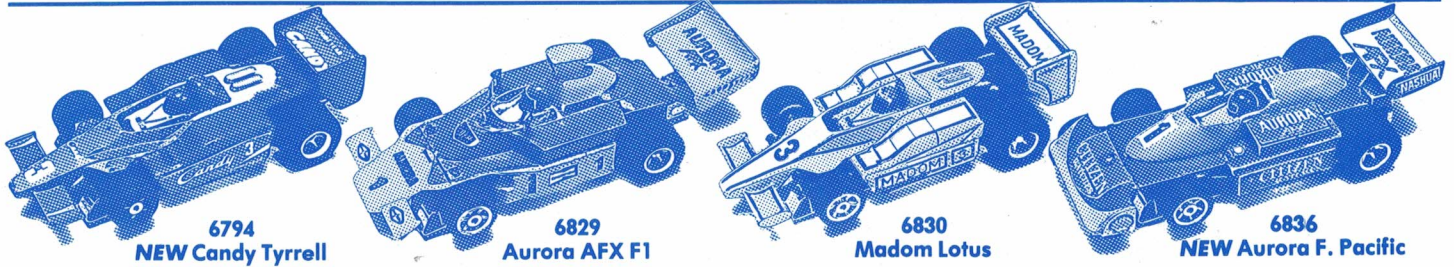

6532 Srp £7.99p

The unique Aurora Flex-track[™] can be curved, humped, clipped, banked or cambered for two or four lane racing. 91 cm/36 ins long each section of Flex-track[™] comes complete with 3 bridge beams and 6 extension posts to add greater flexibility in circuit design.

G+PLUS® SALOON CARS

Srp £6.99p

AURORA[®] AFX[®]

MODEL MOTOR RACING

Exclusive transverse motor combined with MagnaTraction magnets concentrate downforce, simulate braking, improve track holding and provide gravity defying cornering at maximum speed.