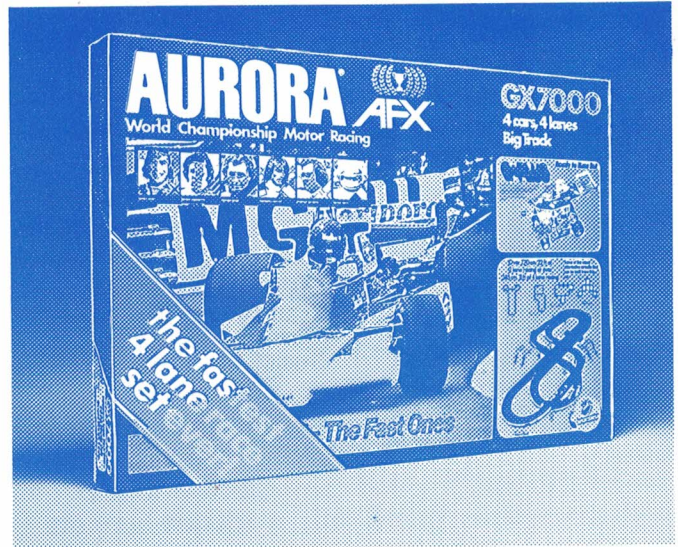

AURORA® AFX

MODEL MOTOR RACING

GX6500

FORMULA 1 Racing with Electronic Timing
6406 Srp £74.99p

The electronic timer and lap counter included in this set provide split-second timing and lap counting. Also included are 2 G+Plus® World Championship Grand Prix Cars, 396 cm/13 ft 6 ins of track, 2 Russkit® Speed Controllers, bridge beams and extensions, guard rails, trackside banners and Quickee Lok® key.

GX7000

6407 Srp £79.99p

Over 770 cm/22 ft of 2 lane racing or over 385 cm/11 ft of 4 lane racing. Also included are 4 Formula 1 G+Plus® cars, 4 Russkit® Speed Controllers, bridge beams and extensions, guard rails, trackside banners and Quickee Lok® key.

FEATURING
G+PLUS®

FORMULA 1 4 Lane Racing