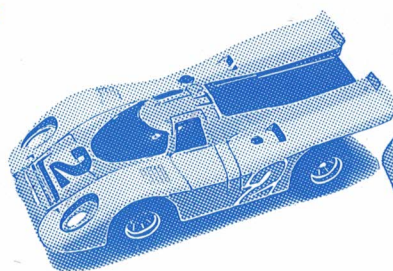

Ford Capri 6935

Ford Escort 6944

Corvette 6954

Thunderbird 6956

Javelin 6962

Firebird 6961

FLAMETHROWER[®] CARS

Srp £6.50p

Experience all the excitement of night racing with Flamethrowers. All the features of MagnaTraction[®] cars plus real working headlights.

Porsche 917 6722

Ferrari 512M 6723

Firebird 6724

BMW Turbo 6874

Monza 6875