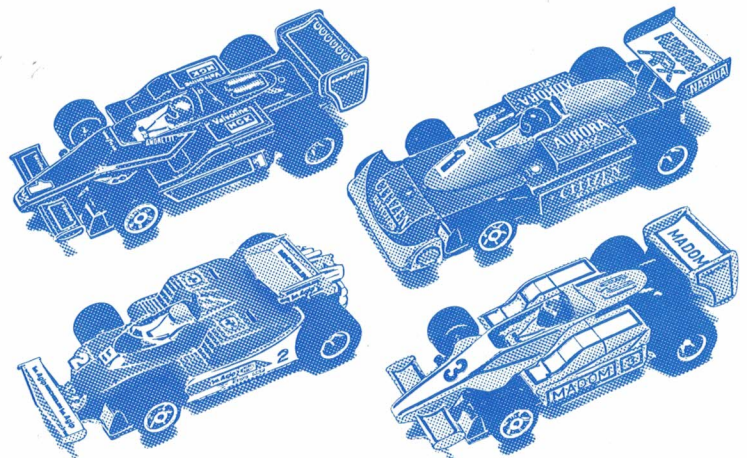

THE GREAT CORKSCREW STUNT RACE SET

GX4750 **NEW** 6411 Srp £64.99p

All the thrills and excitement of stunt racing in this sensational double loop, double spiral set. There's nothing else like the amazing Corkscrew. Over 610 cms/20 ft of acrobatic race track with 2 Jeeps, 2 Russkit[®] speed controllers, bridge beams with extensions, guard rails, trackside banners and Quickee Lok[®] key.

AURORA[®] AFX

MODEL MOTOR RACING

GX6500

FORMULA 1 Racing with Electronic Timing
6406 Srp £74.99p

The electronic timer and lap counter included in this set provide split-second timing and lap counting. Also included are 2 G+Plus[®] World Championship Grand Prix Cars, 396 cm/13 ft 6 ins of track, 2 Russkit[®] Speed Controllers, bridge beams and extensions, guard rails, trackside banners and Quickee Lok[®] key.

Alternative circuits

GX7000

6407 Srp £79.99p

Over 770 cm/22 ft of 2 lane racing or over 385 cm/11 ft of 4 lane racing. Also included are 4 Formula 1 G+Plus[®] cars, 4 Russkit[®] Speed Controllers, bridge beams and extensions, guard rails, trackside banners and Quickee Lok[®] key.

FEATURING
G+PLUS[®]

FORMULA 1 4 Lane Racing

Alternative circuits

AURORA[®] AFX

MODEL MOTOR RACING

GX8500

NEW

FORMULA 1 Computer Controlled Racing