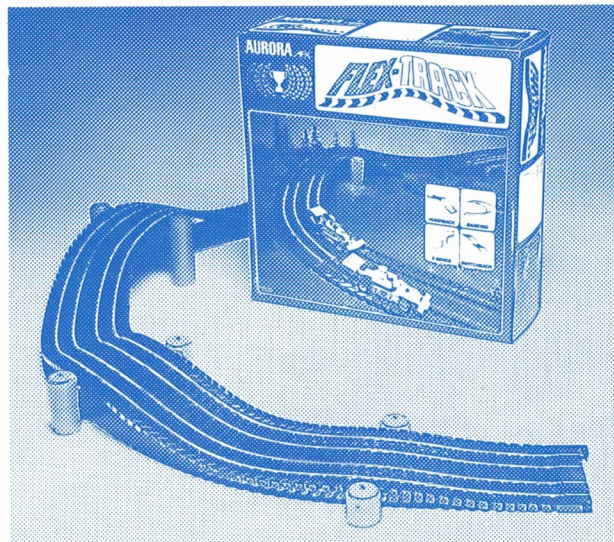

6493 Srp £12.99p

Automatically counts up to 60 laps on each lane. The two large clock counters can easily be reset to zero.

L.E.D. ELECTRONIC TIMER AND LAP COUNTER

6495 Srp £29.99p

Split-second timing for individual lanes is clearly shown on the L.E.D. displays, or switch over to the automatic lap-counter.

6532 Srp £7.99p

The unique Aurora Flex-track[™] can be curved, humped, clipped, banked or cambered for two or four lane racing. 91 cm/36 ins long each section of Flex-track[™] comes complete with 3 bridge beams and 6 extension posts to add greater flexibility in circuit design.