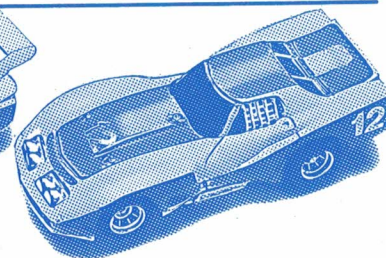

Experience all the excitement of night racing with Flamethrowers. All the features of MagnaTraction[®] cars plus real working headlights.

Porsche 917 6722

Ferrari 512M 6723

Firebird 6724

BMW Turbo 6874

Monza 6875