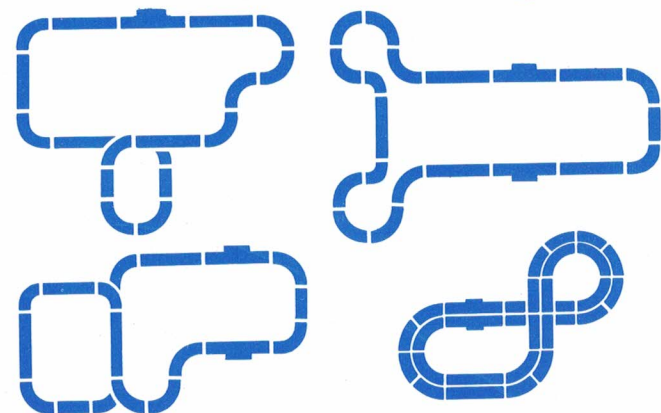

GX7000

6407 Srp £79.99p

Over 770 cm/22 ft of 2 lane racing or over 385 cm/11 ft of 4 lane racing. Also included are 4 Formula 1 G+Plus® cars, 4 Russkit® Speed Controllers, bridge beams and extensions, guard rails, trackside banners and Quickee Lok® key.

FEATURING
G+PLUS®

FORMULA 1 4 Lane Racing

Alternative circuits