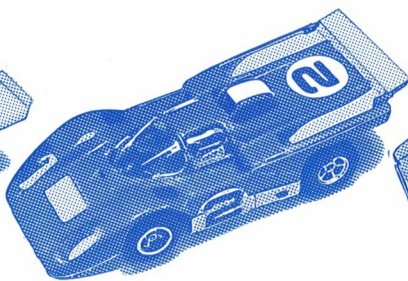

Ferrari 512M 6905