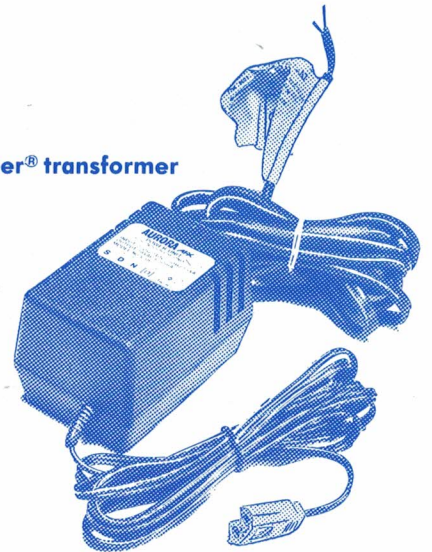

TRANSFORMERS

18 Volt Speed-Steer® transformer
6988 Srp £8.50p