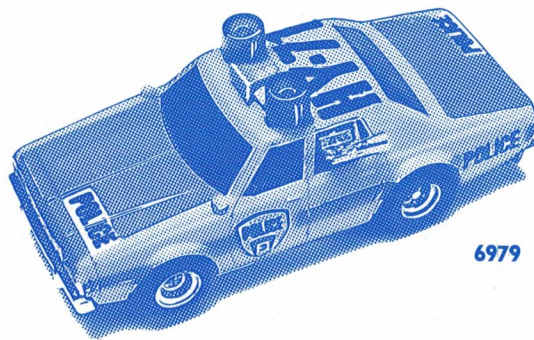

Experience all the excitement of night racing with Flamethrowers. All the features of MagnaTraction[®] cars plus real working headlights.

Porsche 917 6722

Ferrari 512M 6723

Firebird 6724

BMW Turbo 6874

Monza 6875

Corvette 6804

Monza 6806

Firebird 6805

POLICE CAR

Srp £6.99p

An exclusive feature of this MagnaTraction[®] model is alternate flashing roof lights.

6979

FLAMETHROWER[®]