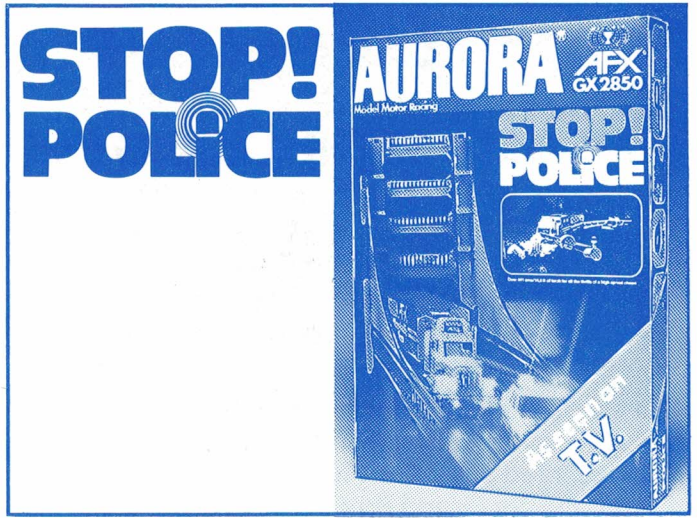

AURORA® AFX MODEL MOTOR RACING GX2850

6404 Srp £49.99p

All the thrills of a Police Chase. Over 427 cm/14 ft of over and under racing track. Can the Police Car with alternate flashing roof lights catch the hijacked 10-wheeler truck as it crashes through the Police barrier and races off into the night with blazing headlights over the giant suspension bridge? One piece of squeeze track increases the thrill of the chase.

PLUS: Two Russkit® Speed Controllers, bridge beams and extensions, guard rails, trackside banners and a Quickee Lok® key.

This set will also build at least four alternative circuits.

FEATURING
FLAMETHROWER®
Racing