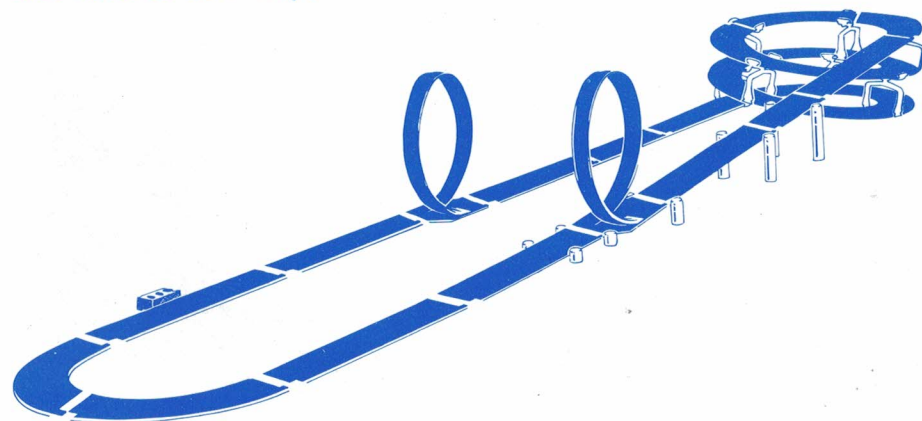

FEATURING
G+PLUS[®]
FORMULA 1
Motor Racing

Alternative circuits

AURORA[®] AFX MODEL MOTOR RACING GX2850

6404 Srp £49.99p

All the thrills of a Police Chase. Over 427 cm/14 ft of over and under racing track. Can the Police Car with alternate flashing roof lights catch the hijacked 10-wheeler truck as it crashes through the Police barrier and races off into the night with blazing headlights over the giant suspension bridge? One piece of squeeze track increases the thrill of the chase.

PLUS: Two Russkit[®] Speed Controllers, bridge beams and extensions, guard rails, trackside banners and a Quickee Lok[®] key.

This set will also build at least four alternative circuits.

FEATURING
FLAMETHROWER[®]
Racing

THE GREAT CORKSCREW STUNT RACE SET

GX4750 **NEW** 6411 Srp £64.99p

All the thrills and excitement of stunt racing in this sensational double loop, double spiral set. There's nothing else like the amazing Corkscrew. Over 610 cms/20 ft of acrobatic race track with 2 Jeeps, 2 Russkit[®] speed controllers, bridge beams with extensions, guard rails, trackside banners and Quickee Lok[®] key.