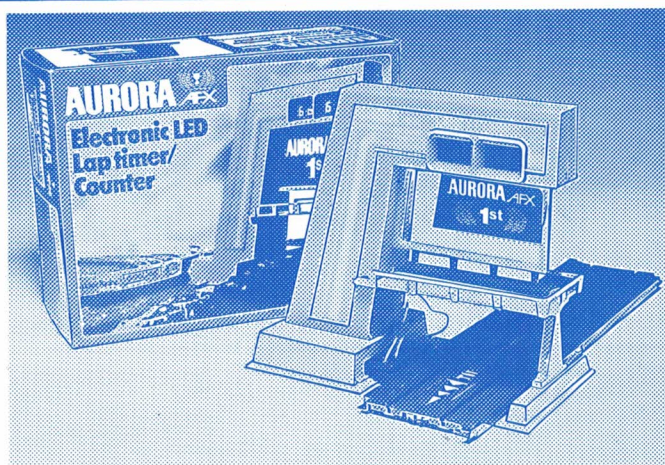

6493 Srp £12.99p

Automatically counts up to 60 laps on each lane. The two large clock counters can easily be reset to zero.

L.E.D. ELECTRONIC TIMER AND LAP COUNTER

6495 Srp £29.99p

Split-second timing for individual lanes is clearly shown on the L.E.D. displays, or switch over to the automatic lap-counter.