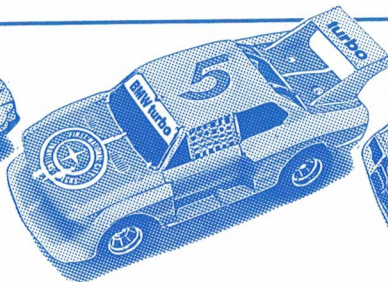

Experience all the excitement of night racing with Flamethrowers. All the features of MagnaTraction[®] cars plus real working headlights.

Porsche 917 6722

Ferrari 512M 6723

Firebird 6724

BMW Turbo 6874

Monza 6875