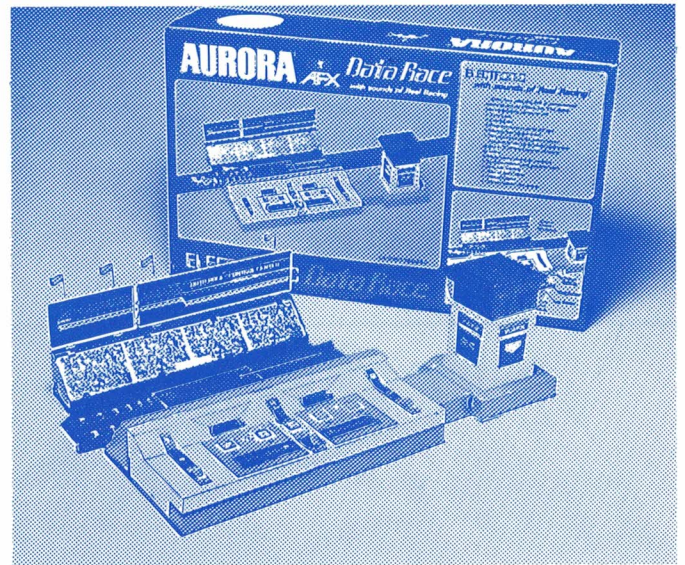

Date Race™ will provide at any time the following information for each driver

- Laps completed
- Previous lap time
- Fastest lap time
- Fuel remaining