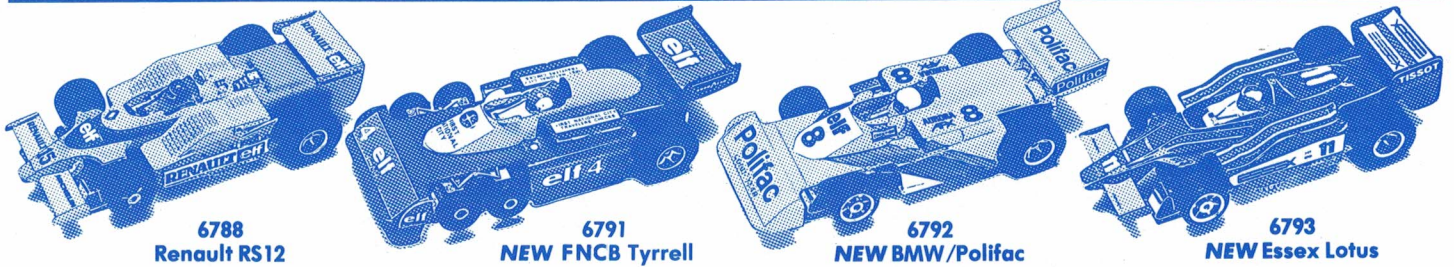

6532 Srp £7.99p

The unique Aurora Flex-track[™] can be curved, humped, clipped, banked or cambered for two or four lane racing. 91 cm/36 ins long each section of Flex-track[™] comes complete with 3 bridge beams and 6 extension posts to add greater flexibility in circuit design.

G+PLUS® SALOON CARS

Srp £6.99p

AURORA[®] AFX[®]

MODEL MOTOR RACING

Exclusive transverse motor combined with MagnaTraction magnets concentrate downforce, simulate braking, improve track holding and provide gravity defying cornering at maximum speed.