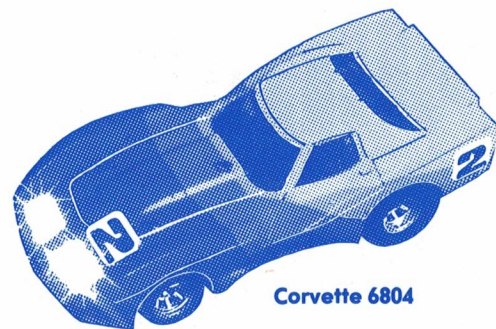

Experience all the excitement of night racing with Flamethrowers. All the features of MagnaTraction[®] cars plus real working headlights.

Porsche 917 6722

Ferrari 512M 6723

Firebird 6724

BMW Turbo 6874

Monza 6875

Corvette 6876

AURORA[®] AFX[®]

MODEL MOTOR RACING

SUPER

FLAMETHROWER[®]

CARS

Srp £6.99p

Real working headlights and now brake lights too. Brake for a corner and the rear lights glow to add even more realism to your racing.