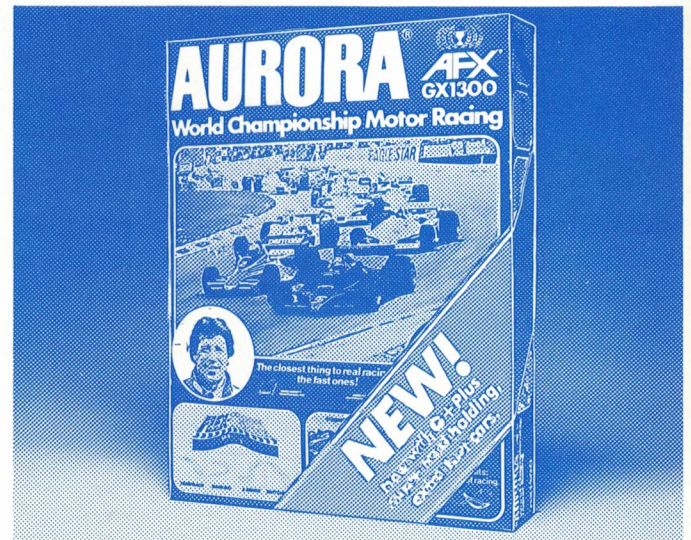

AURORA® AFX®

MODEL MOTOR RACING

GX1100

NEW

6401 Srp £29.99p

All the thrills of night racing with super magna-powered cars. Authentic sealed-beam headlamps give a dazzling performance that leaves lesser cars in the shade.

Set includes over 243 cm/8 ft of over and under racing track. Set includes 2 MagnaTraction® Flamethrower cars, 2 Russkit® Speed Controllers, bridge beams with extensions, guard rails and a Quickee Lok® key.

FEATURING
FLAMETHROWER®
MagnaTraction®
Motor Racing

GX1300

NEW

6402 Srp £39.99p

Over 305 cm/10 ft of over and under racing track with 2 G+Plus World Championship Grand Prix cars, 2 Russkit® Speed Controllers, bridge beams with extensions, guard rails, trackside banners and a Quickee Lok® key plus one 91 cm/36 ins length of Aurora Flextrack.™

FEATURING
G+PLUS®
FORMULA 1
Motor Racing