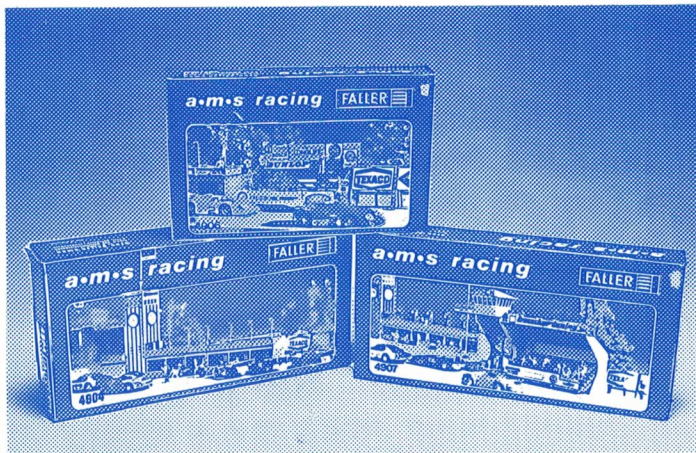

AURORA
MODEL MOTOR RACING

CONSTRUCTION KITS

Make your own track-side buildings with these easy-to-follow kits.

Pit row and control tower 6980 Srp £8.75p

Grandstand 6981 Srp £5.99p

Control tower and Grandstand 6982 Srp £7.75p