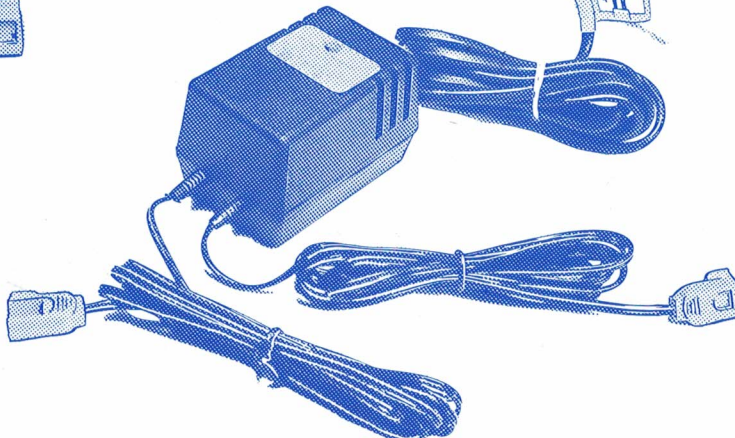

TRANSFORMERS

12 Volt 1 amp transformer
6987 Srp £8.95p