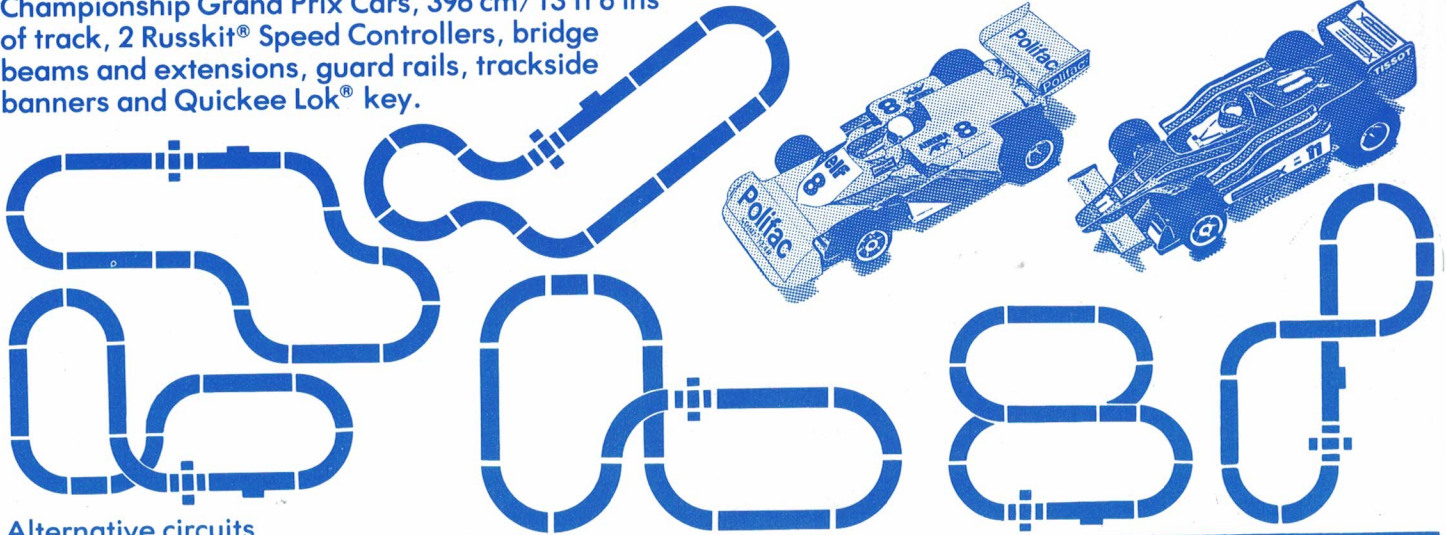

FEATURING
G+PLUS[®]
FORMULA 1
Motor Racing

Alternative circuits

AURORA[®] AFX MODEL MOTOR RACING GX2850

6404 Srp £49.99p

All the thrills of a Police Chase. Over 427 cm/14 ft of over and under racing track. Can the Police Car with alternate flashing roof lights catch the hijacked 10-wheeler truck as it crashes through the Police barrier and races off into the night with blazing headlights over the giant suspension bridge? One piece of squeeze track increases the thrill of the chase.

THE GREAT CORKSCREW STUNT RACE SET

GX4750 **NEW** 6411 Srp £64.99p

All the thrills and excitement of stunt racing in this sensational double loop, double spiral set. There's nothing else like the amazing Corkscrew. Over 610 cms/20 ft of acrobatic race track with 2 Jeeps, 2 Russkit[®] speed controllers, bridge beams with extensions, guard rails, trackside banners and Quickee Lok[®] key.

AURORA[®] AFX

MODEL MOTOR RACING

GX6500

FORMULA 1 Racing with Electronic Timing
6406 Srp £74.99p

The electronic timer and lap counter included in this set provide split-second timing and lap counting. Also included are 2 G+Plus[®] World Championship Grand Prix Cars, 396 cm/13 ft 6 ins of track, 2 Russkit[®] Speed Controllers, bridge beams and extensions, guard rails, trackside banners and Quickee Lok[®] key.