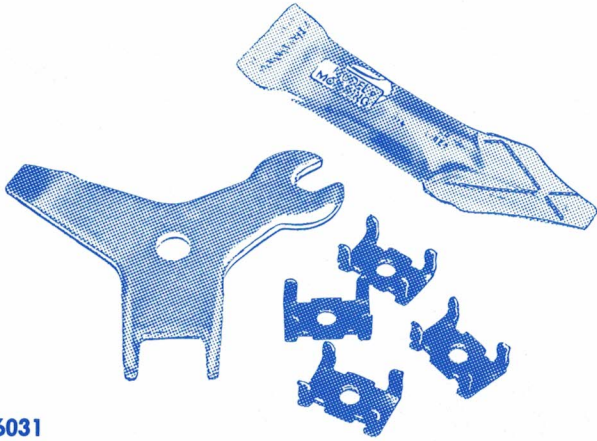

NEW Shell Tanker 6158

Team Truck 6180

TRACK ACCESSORIES

6031
 Quickee Lok® key, lubricating oil and four track clips Srp 50p

6" bridge beam
 6036 Srp 33p

3" bridge beam
 6034 Srp 18p

1" extension post
 6035 Srp 14p