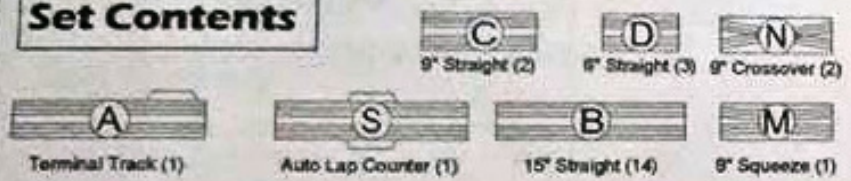

The closest thing to real racing

Item 9940

American Super Speedway

Set Contents

- Items Not Shown:
- ⊗ Performance Chassis
 - ⊗ Stocker Car body shells
 - ⊗ Pin-Clips controllers
 - ⊗ Performance Power Pak
 - ⊗ 6" L/S Loop Tracks & Guard rails
 - ⊗ Low bridge supports
 - ⊗ High bridge supports
 - ⊗ Tune-up kit
 - ⊗ Pvc building materials
 - ⊗ Grandstands

Main Layout