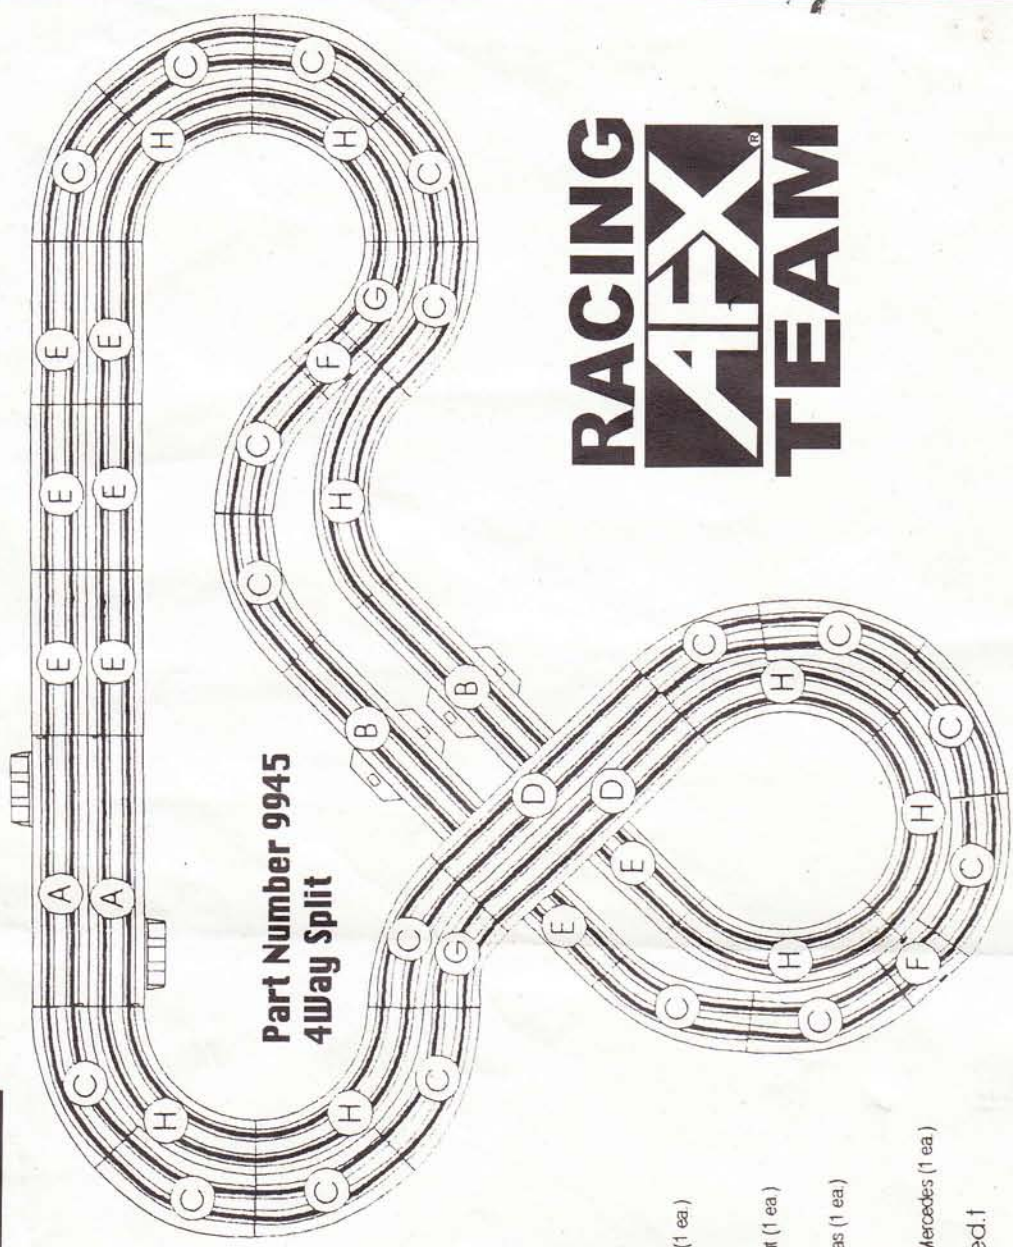

Part Number 9945
4 Way Split

The closest thing
to real racing.

Part Number 9945
4Way Split

RACING
AFX[®]
TEAM

- A. Terminal Track, 15" (2 ea.)
- B. Lap Counter, 15" (2 ea.)
- C. Curve Track, 1/2 Rad. 18" (8 ea.)
- D. Sub-Entry In Track, 15" (2 ea.)
- E. Straight Track, 5" (8 ea.)
- F. Straight Track, 3" (2 ea.)
- G. Curve Track, 5/8 Rad. 18" (2 ea.)
- H. Curve Track, 5/8 Rad. 1/4" (8 ea.)
- Guard Rails (18 ea.)
- Bridge, 6" (2 ea.)
- Controllers (4 ea.)
- Power Pack (2 ea.)
- Race Car: Mercedes C9 (1 ea.)
- Race Car: Jaguar Silk Cut (1 ea.)
- Race Car: Toyota Tenoras (1 ea.)
- Race Car: Citi Board Mercedes (1 ea.)

Pit Bldg., Grand Stand, and TuneUp Kit also included.

TOMY[®]

RACEMASTERS[™] INC.

Anaheim Hills CA 92807

www.toyracecars.com

• Printed on recycled paper.