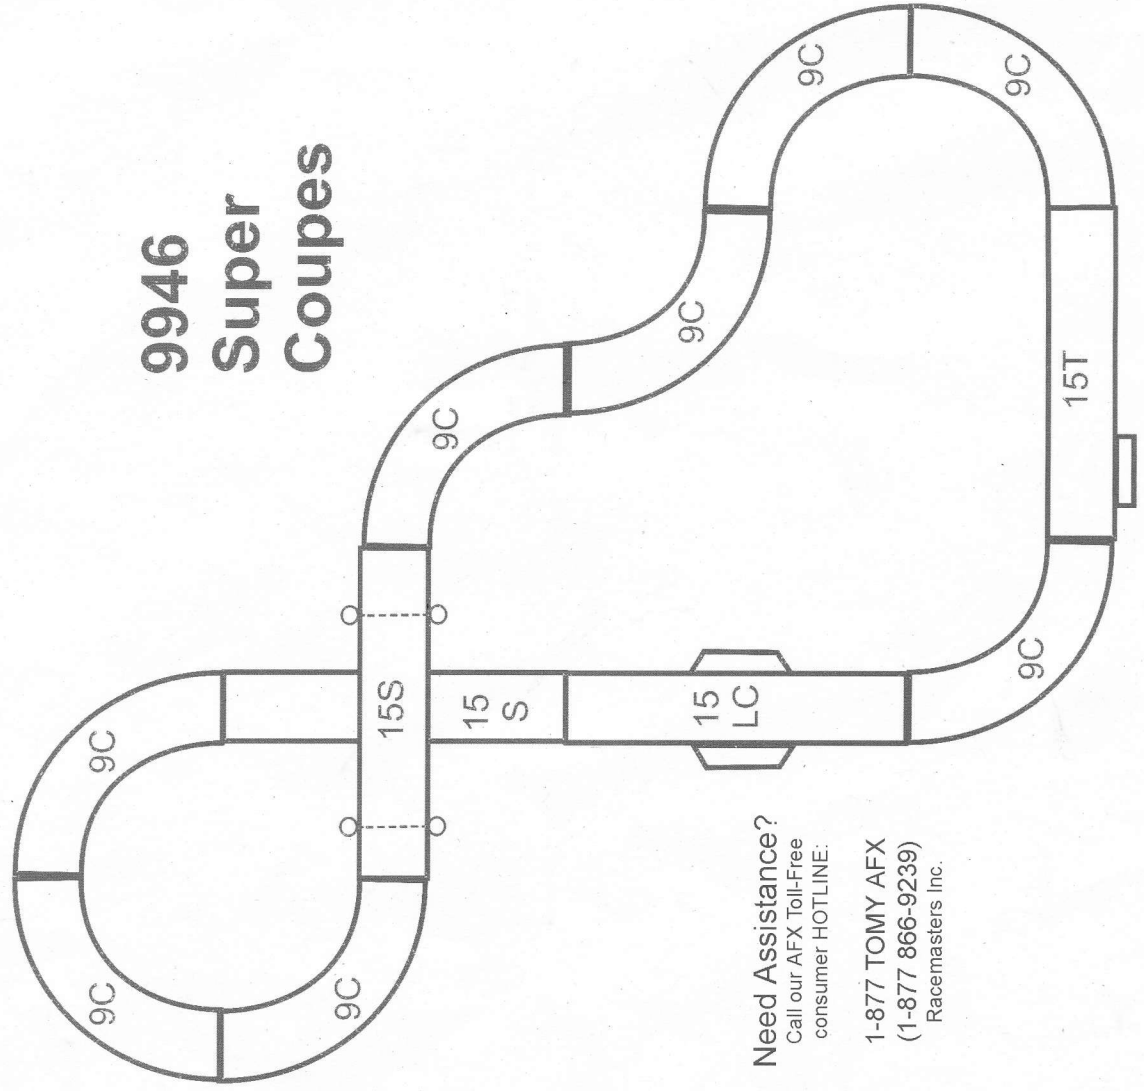

Welcome to the world of AFX!  
 Your 9946 Super Coupes set is easy to assemble. Use the diagram below as your guide.

The set includes all of the pieces listed below. Track cleaning pads, spare pick-up shoes, and pick-up shoe springs also included.

# 9946 Super Coupes

**Need Assistance?**  
 Call our AFX Toll-Free consumer HOTLINE:  
 1-877 TOMY AFX  
 (1-877 866-9239)  
 Racemasters Inc.

15S

15S

15" Straights (2)

15" Terminal Track (1)

15" Lap Counter (1)

9" Radius Curves (8)

9C

9C

9C

9C

9C

9C

9C