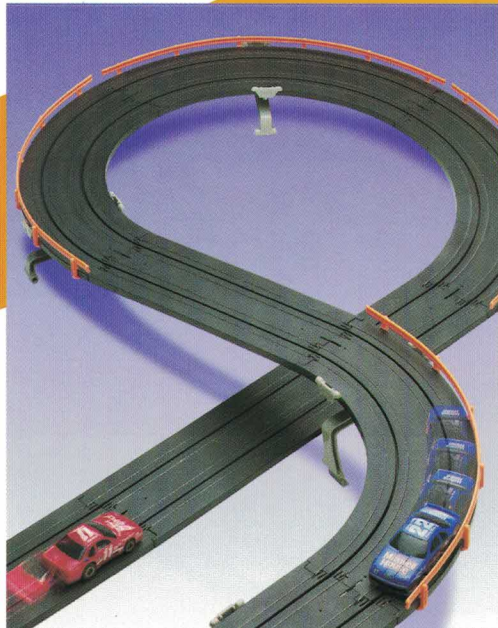

TRACK LENGTH
9.00
METRES
(29½ FT APPROX)

EXTENDER SETS

DON'T RUN OUT OF TRACK!

CARS NOT INCLUDED

AFX EXTENDERS LOOP THE LOOP SET

8803

Add a truly spectacular, super-speedy loop to your AFX layout for even more thrills and spills.

CARS NOT INCLUDED

AFX EXTENDERS CHICANE SET

8805

If you drive well through the twisting chicanes you can steal a big advantage for the rest of the race.

AFX EXTENDERS SPIRAL SET

8804

The driver who can take on this splendid spiral will be dizzy ...with success! It's a great addition to any set.

CARS NOT INCLUDED

PULL IN FOR A PIT STOP

RACE ON THE WORLD'S GREATEST CIRCUITS!

Just follow the layouts below to recreate these famous racing circuits.

Need more track to complete your layout? Then see the special order form on the back of this booklet.