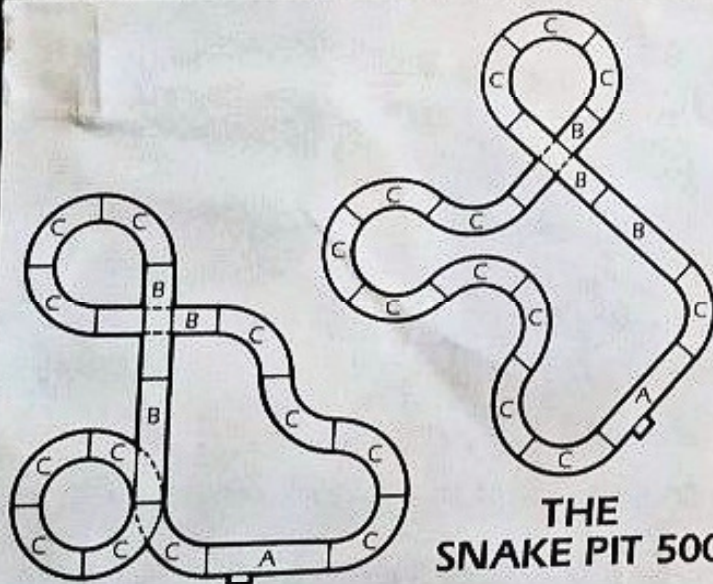

AURORA LAYOUT SHEET

CORVETTE CLASSIC™
No. 8604

YOUR SET CONTAINS:

| QTY. | ITEM |
|------|--|
| 1 |  15" Terminal Track |
| 3 |  15" Straight Track |
| 12 |  9" Radius Curve (1/4) |
| 3 |  Small Bridge Supports |
| 12 |  Crash Barriers (Guard Rails) |
| 1 |  Super 22 Volt Power Pack |
| 2 |  Corvettes |
| 2 |  Controllers |
| 1 |  Lap Counter |

* Track Cleaning Pad, 2 Pick-Up Shoes & 2 Springs also included.

THE CORVETTE CLASSIC

Use the Lap Counter as shown below.

- Place over Track so Counter faces direction of car's travel.
- Reset Counter by turning Knobs.

THE SNAKE PIT 500

THE DOUBLE SPIRAL