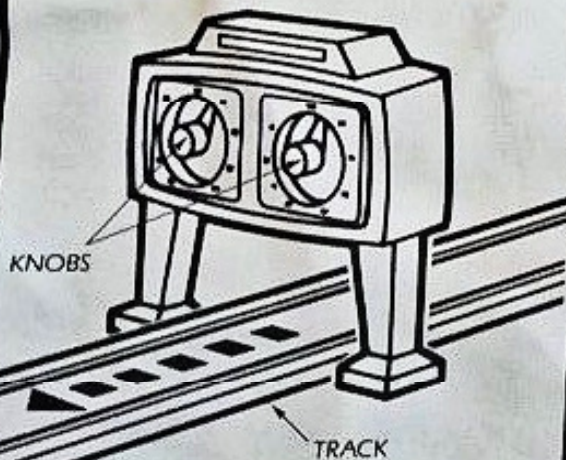

AURORA LAYOUT SHEET

CORVETTE CLASSIC™
No. 8604

YOUR SET CONTAINS:

| QTY. | ITEM |
|------|--|
| 1 |  15" Terminal Track |
| 3 |  15" Straight Track |
| 12 |  9" Radius Curve (1/4) |
| 3 |  Small Bridge Supports |
| 12 |  Crash Barriers (Guard Rails) |
| 1 |  Super 22 Volt Power Pack |
| 2 |  Corvettes |
| 2 |  Controllers |
| 1 |  Lap Counter |

* Track Cleaning Pad, 2 Pick-Up Shoes & 2 Springs also included.

THE CORVETTE CLASSIC

Use the Lap Counter as shown below.

- Place over Track so Counter faces direction of car's travel.
- Reset Counter by turning Knobs.