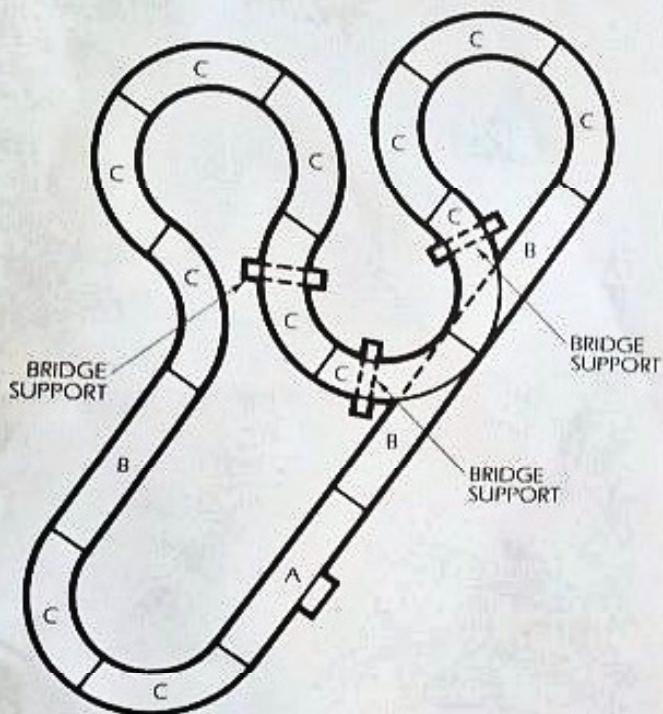

AURORA LAYOUT SHEET

CORVETTE CLASSIC™
No. 8604

YOUR SET CONTAINS:

| QTY. | ITEM |
|------|--|
| 1 |  15" Terminal Track |
| 3 |  15" Straight Track |
| 12 |  9" Radius Curve (1/4) |
| 3 |  Small Bridge Supports |
| 12 |  Crash Barriers (Guard Rails) |
| 1 |  Super 22 Volt Power Pack |
| 2 |  Corvettes |
| 2 |  Controllers |
| 1 |  Lap Counter |

* Track Cleaning Pad, 2 Pick-Up Shoes & 2 Springs also included.

THE CORVETTE CLASSIC

Use the Lap Counter as shown below.

- Place over Track so Counter faces direction of car's travel.
- Reset Counter by turning Knobs.

THE SNAKE PIT 500

THE DOUBLE SPIRAL