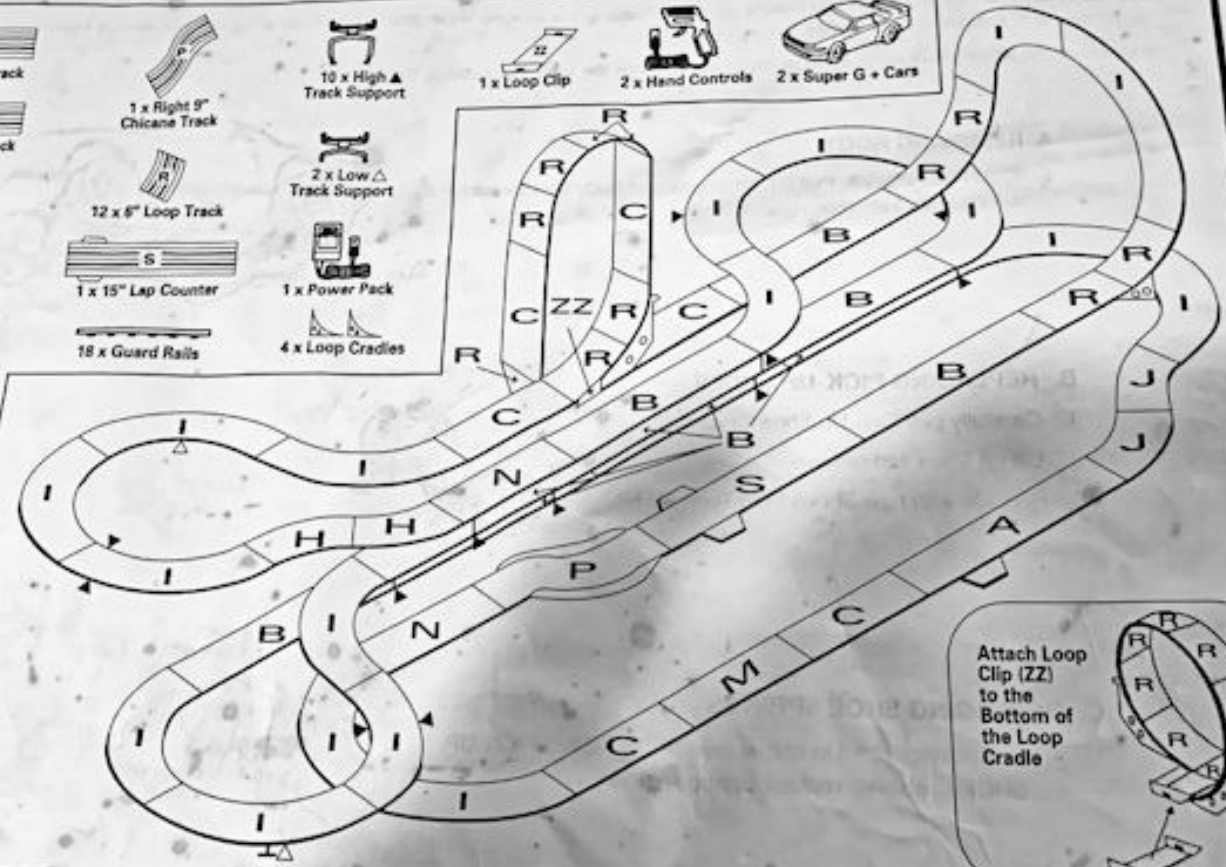

AURORA[®] AFX[®] LAYOUT SHEET

Product Number 5522 Verta-Loop

-  1 x 15" Terminal Track
-  10 x 15" Straight Track
-  6 x 9" Straight Track
-  2 x 9" $\frac{1}{4}$ Radius Curve
-  18 x 9" $\frac{1}{4}$ Radius Curve
-  2 x 6" $\frac{1}{4}$ Banked Curve
-  1 x 9" Squeeze Track
-  2 x 9" Crossover Track
-  1 x Right 9" Chicane Track
-  12 x 6" Loop Track
-  1 x 15" Lap Counter
-  10 x High Δ Track Support
-  2 x Low Δ Track Support
-  1 x Loop Clip
-  2 x Hand Controls
-  2 x Super G + Cars
-  1 x Power Pack
-  4 x Loop Cradles
-  18 x Guard Rails

TOMY[®]

* Tomy, Manufactured for Toy Traders Pty. Ltd.
P.O. Box 232, Lidcombe, N.S.W. 2141, Australia.

AURORA[®]