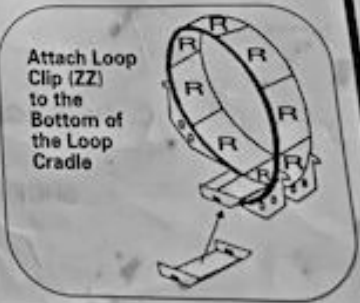

AURORA[®] AFX[®] LAYOUT SHEET

Product Number 5522 Verta-Loop

-  1 x 15" Terminal Track
-  10 x 15" Straight Track
-  6 x 9" Straight Track
-  2 x 9" $\frac{1}{4}$ Radius Curve
-  18 x 9" $\frac{1}{4}$ Radius Curve
-  2 x 6" $\frac{1}{4}$ Banked Curve
-  1 x 9" Squeeze Track
-  2 x 9" Crossover Track
-  1 x Right 9" Chicane Track
-  12 x 6" Loop Track
-  1 x 15" Lap Counter
-  10 x High Δ Track Support
-  2 x Low Δ Track Support
-  1 x Loop Clip
-  2 x Hand Controls
-  2 x Super G + Cars
-  1 x Power Pack
-  4 x Loop Cradles
-  18 x Guard Rails