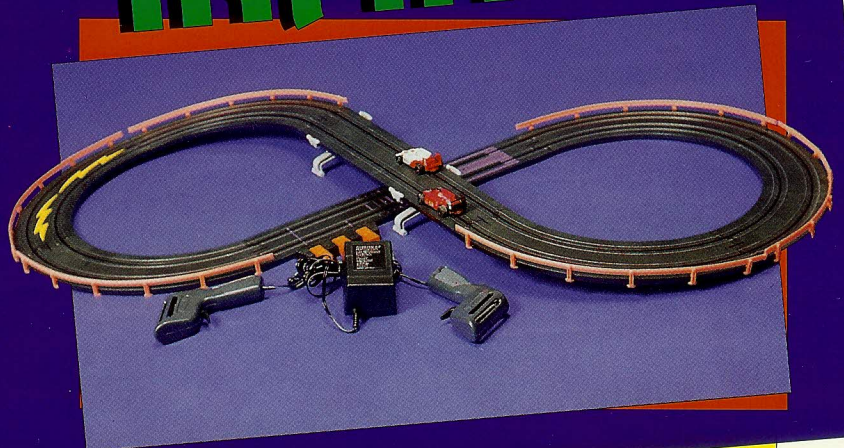

★ FEATURES:
UL APPROVED POWER PACK

- ★ FINGER TIP "PRO" CONTROLLERS
- ★ REALISTIC BUILDINGS
- ★ AFX RACING TURBO RACERS

PACK: 6
WEIGHT: 26
CUBE: 3.0
PART NO: 9116

15.7
FEET OF TRACK

INFINITY™

Figure-8 Action! A great starter set or a fun set for the experienced racer.

★ FEATURES:
UL APPROVED POWER PACK

- ★ FINGER TIP "PRO" CONTROLLERS
- ★ AFX RACING TURBO RACERS

PACK: 6
WEIGHT: 22.6
CUBE: 3.0
PART NO: 9111

8.5
FEET OF TRACK

SUPER

G-Plus™

HIGH PERFORMANCE ELECTRIC H.O. SCALE RACING CAR.