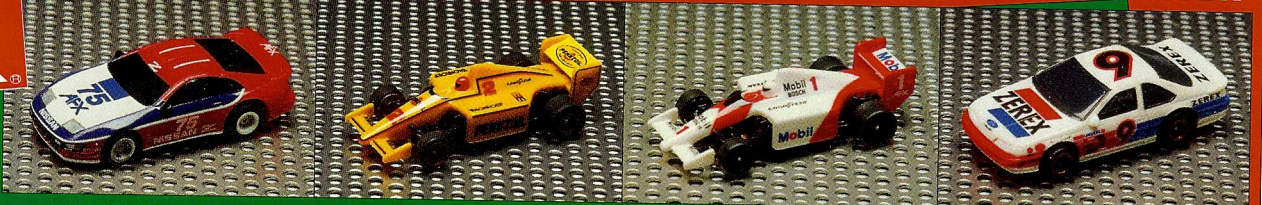

SUPER

G-Plus™

HIGH PERFORMANCE ELECTRIC H.O. SCALE RACING CAR.

Awesome speed! AFX Super G+ Cars are brutally fast. In addition to straight line speed, advanced magnet technology let Super G+ cars handle the curves like no other H.O. scale racer.

AFX
The "Twofer"
2
35
Super G-Plus
HIGH PERFORMANCE ELECTRIC H.O. SCALE RACING CARS
TOMY

NEW FOR '94

TWO SUPER G+ CARS IN ONE PACKAGE! DOUBLE TROUBLE FOR THE COMPETITION. AVAILABLE AS #9883 STOCKER TWINS AND #9884 INDY TWINS.

AFX

8701 NISSAN 300ZX   8702 INDY CAR   8703 INDY CAR   8707 STOCKER