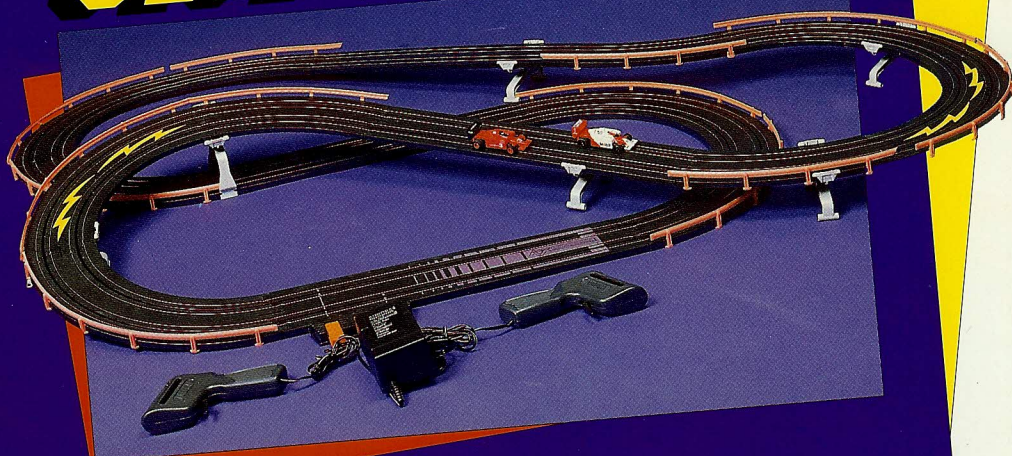

AFX[®]

Hobbies 1944

Ridge Runner[™]

The Ridge Runner burns with excitement! Tackle the Vortex, Apogee, and Super-Looper sections and then race the curves and straights! Big Fun in a great package.

- FEATURES:**
- ★ FINGER TIP "PRO" CONTROLLERS
 - ★ REALISTIC BUILDINGS
 - ★ LAP COUNTER
 - ★ SQUEEZE TRACK
 - ★ 3 CHALLENGING SECTIONS
 - ★ SUPER G+ RACE CARS

26.5
FEET OF TRACK

Super G+

TOMY[®]

PACK: 3 WEIGHT: 25 CUBE: 4.3
Part No: 9131

Super G+ Cars attack a twisty torture track. Total performance for the discriminating racer. Loads of fun for the novice.

- FEATURES:
UL APPROVED POWER PACK
- ★ FINGER TIP "PRO" CONTROLLERS
 - ★ REALISTIC BUILDINGS
 - ★ LAP COUNTER
 - ★ SQUEEZE TRACK
 - ★ TWISTY CURVING ACTION
 - ★ SUPER G+ RACE CARS

PACK: 3
WEIGHT: 24.6
CUBE: 4.3
PART NO: 9117

SUPER
G-Plus
40
FEET OF TRACK

BIG BLOCK BATTLEERS™

CLUB RACERS™

Welcome to the world of AFX Racing! A hobbyist's dream come true. Detail, quality, and state of the art performance Designed especially for the "Bulfr".

- FEATURES:
UL APPROVED POWER PACK
- ★ FINGER TIP "PRO" CONTROLLERS
 - ★ REALISTIC BUILDINGS
 - ★ AFX RACING TURBO RACERS

PACK: 6
WEIGHT: 26
CUBE: 3.0
PART NO: 9116

15.7
FEET OF TRACK

INFINITY™

Figure-8 Action! A great starter set or a fun set for the experienced racer.