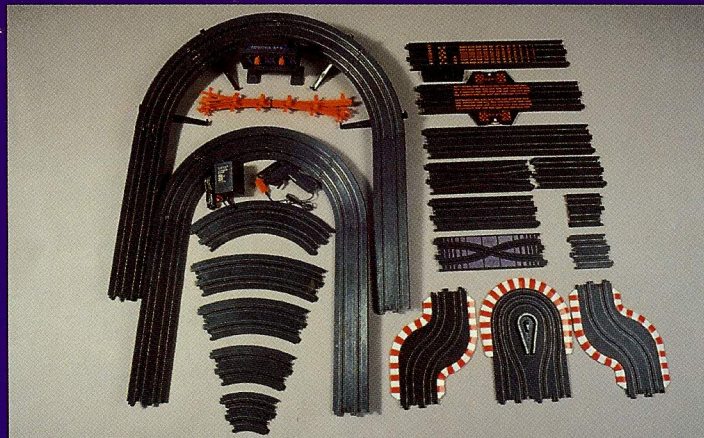

8753 STOCKER #9

8759 INDY ROCKET

9885 HWY PATROL

8777 TESTAROSSA

8792 INDY #1

8793 TURBO 959

8794 BEAMER GT

8795 WICKED WGN.

8810 NISSAN 300ZX

RACING
TURBO
ASSORTMENT
24 Ea. CARS
PART NO:
9801

8733 NOMAD
20 YEARS OLD &
STILL A BEST SELLER!

AFX Racing Turbo cars are the "workhorses" of the AFX line. These beautiful scale racers are economically priced and ready for action. The detailing and performance is outstanding - making Racing Turbo Cars a long standing favorite with consumers.

Racing Turbo Cars are the best performance value in H.O. racing.

PARTS & ACCESSORIES

Only AFX gives the hobbyist a full range of parts and accessories. We have the track needed to build 4 lane layouts, chicanes & hairpins. Plus we have novelty track such as our crossover & squeeze track.

Spare parts for the cars are readily available with our Tune-Up Kits for both the Racing Turbos & G+ cars. AFX has the world of H.O. covered!

- 8627 15" TERMINAL TRACK
- 8646 15" LAP COUNTER
- 8621 15" STRAIGHT TRACK PAIR
- 8626 3" ADAPTER TRACK PAIR
- 8622 9" STRAIGHT TRACK PAIR
- 8641 6" STRAIGHT TRACK PAIR
- 8625 9" SQUEEZE TRACK PAIR
- 8632 3" STRAIGHT TRACK
- 8655 9" CROSSOVER TRACK
- 8648 GUARDRAILS (10PK.)
- 8629 LAPCOUNTER, AUTO
- 8991 12" BANKED CURVE SET
- 8628 9" BANKED CURVE SET
- 8630 CONTROLLER
- 8631 POWER PACK
- 8656 6" 1/8 CURVE
- 8663 15" 1/8 CURVE
- 8992 3" HAIRPIN
- 8993 9" CHICANE
- 8634 TUNE-UP KIT TURBOS
- 8995 TUNE-UP KIT G+
- 8623 9" 1/4 CURVE PR.
- 8624 9" 1/8 CURVE PR.
- 8642 12" 1/8 CURVE PR.