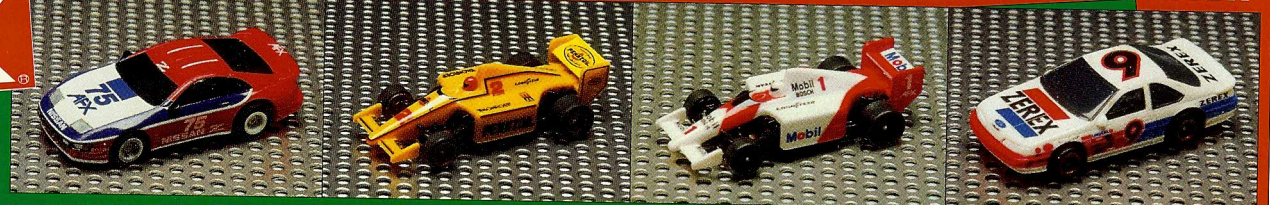

SUPER

G-Plus™

HIGH PERFORMANCE ELECTRIC H.O. SCALE RACING CAR.

Awesome speed! AFX Super G+ Cars are brutally fast. In addition to straight line speed, advanced magnet technology let Super G+ cars handle the curves like no other H.O. scale racer.

AFX

The "Twofer"

Special Value Pack Includes:

2 SUPER G-Plus HIGH PERFORMANCE ELECTRIC H.O. SCALE RACING CARS

AGES 8 & UP

TOMY

NEW FOR '94

TWO SUPER G+ CARS IN ONE PACKAGE! DOUBLE TROUBLE FOR THE COMPETITION. AVAILABLE AS #9883 STOCKER TWINS AND #9884 INDY TWINS.

AFX

8701 NISSAN 300ZX   8702 INDY CAR   8703 INDY CAR   8707 STOCKER