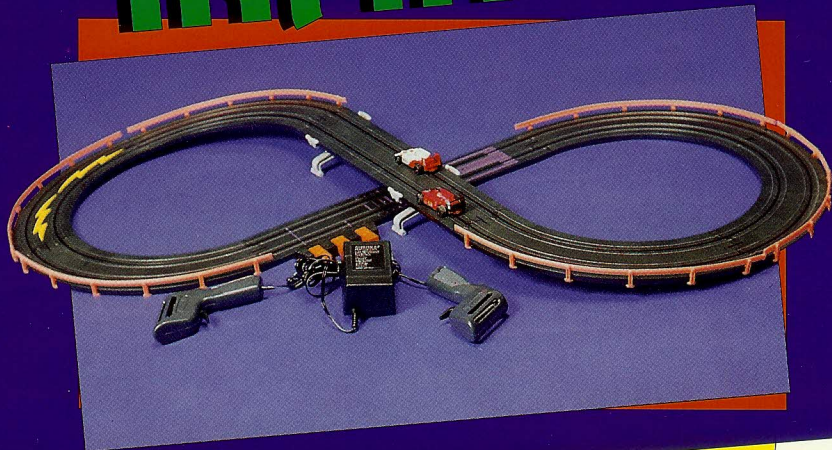

AFX[®]

Hobbies 1944

Ridge Runner[™]

The Ridge Runner burns with excitement! Tackle the Vortex, Apogee, and Super-Looper sections and then race the curves and straights! Big Fun in a great package.

- FEATURES:**
- ★ FINGER TIP "PRO" CONTROLLERS
 - ★ REALISTIC BUILDINGS
 - ★ LAP COUNTER
 - ★ SQUEEZE TRACK
 - ★ 3 CHALLENGING SECTIONS
 - ★ SUPER G+ RACE CARS

26.5
FEET OF TRACK

Super G+

TOMY[®]

PACK: 3 WEIGHT: 25 CUBE: 4.3
Part No: 9131

Super G+ Cars attack a twisty torture track. Total performance for the discriminating racer. Loads of fun for the novice.

- FEATURES:
UL APPROVED POWER PACK
- ★ FINGER TIP "PRO" CONTROLLERS
 - ★ REALISTIC BUILDINGS
 - ★ LAP COUNTER
 - ★ SQUEEZE TRACK
 - ★ TWISTY CURVING ACTION
 - ★ SUPER G+ RACE CARS

- FEATURES:
UL APPROVED POWER PACK
- ★ FINGER TIP "PRO" CONTROLLERS
 - ★ REALISTIC BUILDINGS
 - ★ AFX RACING TURBO RACERS

PACK: 6
WEIGHT: 26
CUBE: 3.0
PART NO: 9116

15.7
FEET OF TRACK

INFINITY™

Figure-8 Action! A great starter set or a fun set for the experienced racer.

- FEATURES:
UL APPROVED POWER PACK
- ★ FINGER TIP "PRO" CONTROLLERS
 - ★ AFX RACING TURBO RACERS

PACK: 6
WEIGHT: 22.6
CUBE: 3.0
PART NO: 9111

8.5
FEET OF TRACK

SUPER

G-Plus™

HIGH PERFORMANCE ELECTRIC H.O. SCALE RACING CAR.