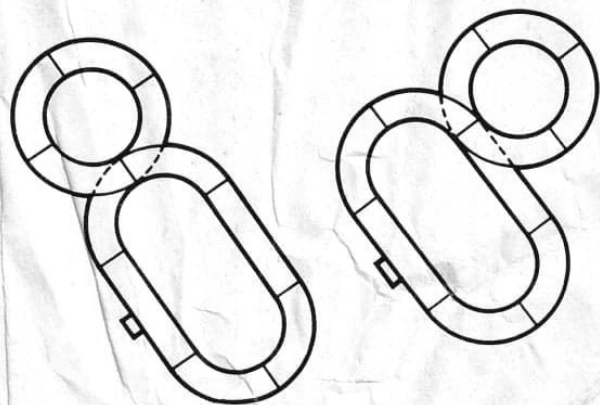

AURORA[®] AFX[®] LAYOUT SHEET

KING OF THE MOUNTAIN™

No. 5501

YOUR SET CONTAINS:

QTY.	ITEM
1	 15" Terminal Track
1	 15" Straight Track
6	 9" (1/4) Radius Curve
2	 Bridgebeams
6	 Guard Rails
1	 240V-16V Power Pack
2	 AFX Turbo Cars
2	 Controllers

Also included: Track Cleaning Pad, 2 Pick-Up Shoes, 2 Springs

THE FIGURE 8: KING OF THE MOUNTAIN

THE OVAL

HERE ARE SOME ALTERNATE LAYOUTS YOU CAN BUILD WITH ADDITIONAL TRACK.