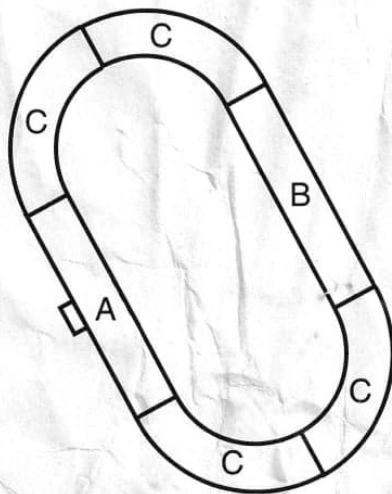

AURORA[®] AFX[®] LAYOUT SHEET

KING OF THE MOUNTAIN™

No. 5501

YOUR SET CONTAINS:

QTY.	ITEM
1	 15" Terminal Track
1	 15" Straight Track
6	 9" (1/4) Radius Curve
2	 Bridgebeams
6	 Guard Rails
1	 240V-16V Power Pack
2	 AFX Turbo Cars
2	 Controllers

Also included: Track Cleaning Pad, 2 Pick-Up Shoes, 2 Springs

THE FIGURE 8: KING OF THE MOUNTAIN

THE OVAL

HERE ARE SOME ALTERNATE LAYOUTS YOU CAN BUILD WITH ADDITIONAL TRACK.