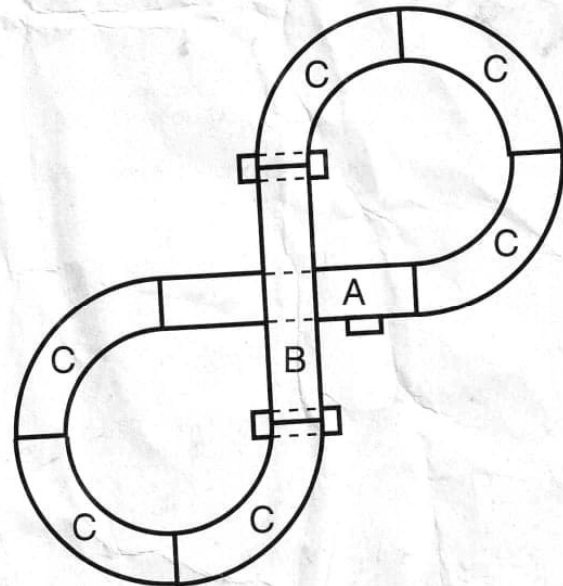

AURORA[®] AFX[®] LAYOUT SHEET

KING OF THE MOUNTAIN™

No. 5501

YOUR SET CONTAINS:

QTY.	ITEM
1	 15" Terminal Track
1	 15" Straight Track
6	 9" (1/4) Radius Curve
2	 Bridgebeams
6	 Guard Rails
1	 240V-16V Power Pack
2	 AFX Turbo Cars
2	 Controllers

Also included: Track Cleaning Pad, 2 Pick-Up Shoes, 2 Springs

THE FIGURE 8: KING OF THE MOUNTAIN

THE OVAL

HERE ARE SOME ALTERNATE LAYOUTS YOU CAN BUILD WITH ADDITIONAL TRACK.