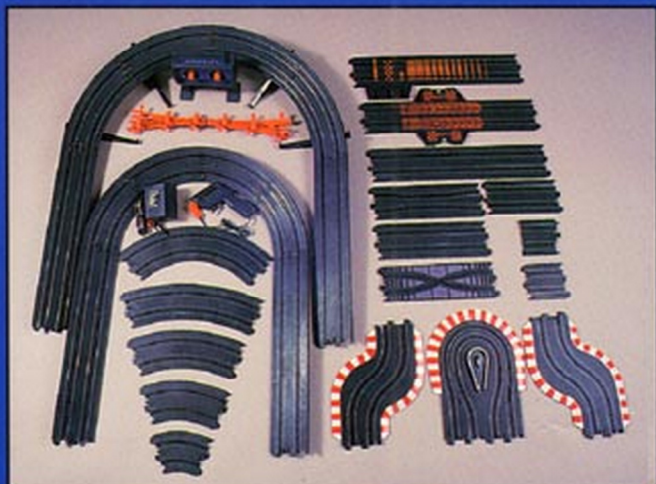

TOMY®

COPYRIGHT 1997 TOMY AMERICA INC. PRINTED IN THE USA TOMY AMERICA INC. BREA, CA 92821 1997 HOBBY CATALOG
All weights and measurements and other specifications are approximate. Some product reflects final licensor approval. The company reserves the right to make changes without notice at any time in colors, specifications, prices, models and also to discontinue models.