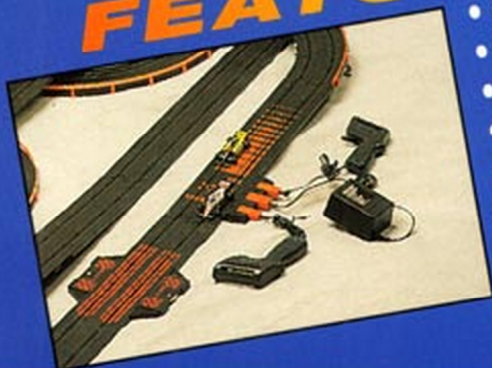

TOMY 1977

**"The Closest
Thing To Real
Racing"**

**TEAM
AFX**

GIANT RACEWAY™

TOMY®

**HUGE! 62.5
RUNNING FEET
OF TRACK**

SQUEEZE TRACK

CROSSOVER

2 PRO CLASS
CONTROLLERS

LAP COUNTER

TRI-LEVEL SECTIONS

CROSSOVER

PART NUMBER 9868
PACK: 3
CUBE: 5.4 CU. FT.
WEIGHT: 46 LBS.

This is the big one! The granddaddy of all slot car sets. The GIANT has it all! Over & under racing, long straights, high banked turn, squeeze track, lap counter and 2 awesome Super G-Plus™ cars.

NOTHING COMPARES TO THE GIANT!

FEATURES

- 62.5 RUNNING FEET OF TRACK
- 2 SUPER G-PLUS™ RACE CARS
- 2 PRO CLASS CONTROLLERS
- UL APPROVED POWER PACK
- BIG BANKED CURVES
- CROSSOVER TRACK

TOMY®

BIG BLOCK **BATTLERS**TM

TOMY[®]

**40 FEET
OF TRACK**

LONG STRAIGHTS

HIGH SPEED SECTIONS

SQUEEZE TRACK

BANKED CURVES

**TWO 5 FT.
STRAIGHT-
A-WAYS**

2 PRO CLASS
CONTROLLERS