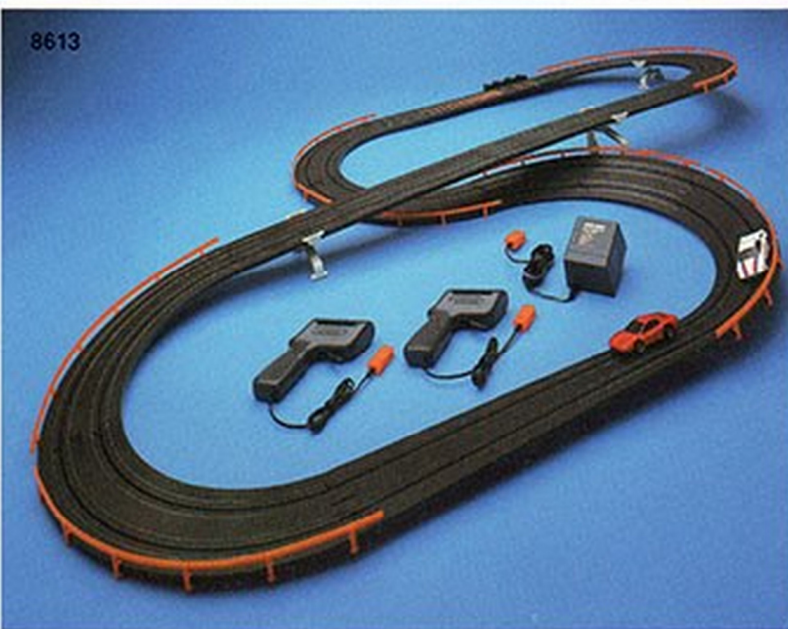

AURORA **AFX**

1987 Aurora AFX Racing Line
From TOMY/COLECO

CAMARO CHALLENGE™ 8601

Two Camaros battle it out around 8½ feet of over-and-under track!

- 2 AFX Turbo Camaros
- 2 controllers
- 22-volt power pack with two-way racing plug
- Ages 8 & up

Standard Pack: 6
Carton Weight: 30 lbs.
Standard Pack Cube: 2.6

ULTRA CARLO™ 8613

The ultimate speed test for the Ferrari Testarossa & the Speed Beamer on a 13 foot course!

- Banked curve & bridge supports
- 22-volt power pack with two-way racing plug
- 2 controllers
- Ages 8 & up

Standard Pack: 6
Carton Weight: 30 lbs.
Standard Pack Cube: 2.6

CORVETTE CLASSIC™ 8604

Two thrilling Corvettes snake around 17 feet of twisting, turning track!

- 2 AFX Turbo Corvettes
- Automatic lap counter tallies up to 50 laps
- 2 controllers
- 22-volt power pack with two-way racing plug
- Ages 8 & up

Standard Pack: 4
Carton Weight: 25 lbs.
Standard Pack Cube: 2.2

8612

BILL ELLIOTT CHAMPIONSHIP™ 8612

13 feet of track with all the thrills & spills of racing with Stock Car Champ Bill Elliott's T-bird!

- 2 AFX Ford Thunderbirds
- Crash barriers & bridge supports
- Automatic lap counter track
- Grandstand
- 2 controllers
- 22-volt power pack with two-way racing plug
- Ages 8 & up