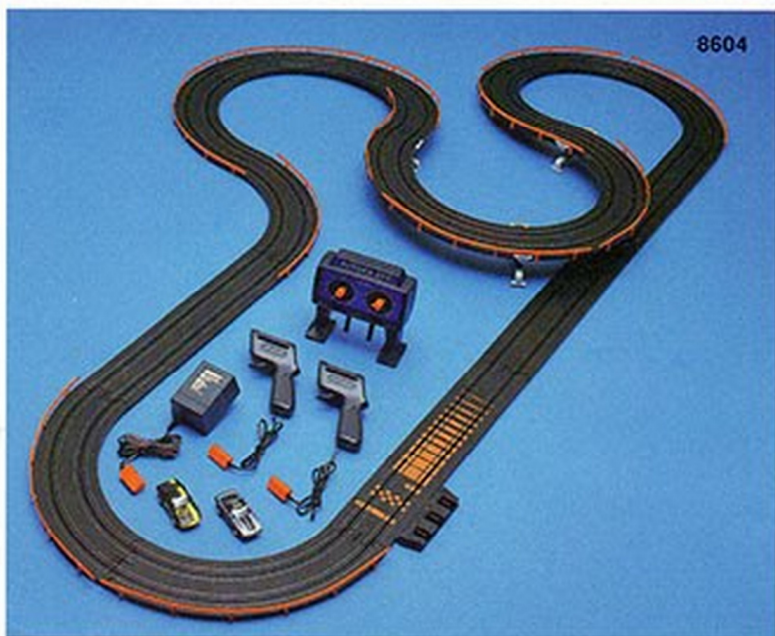

AURORA **AFX**

1987 Aurora AFX Racing Line
From TOMY/COLECO

CAMARO CHALLENGE™ 8601

Two Camaros battle it out around 8½ feet of over-and-under track!

- 2 AFX Turbo Camaros
- 2 controllers
- 22-volt power pack with two-way racing plug
- Ages 8 & up

Standard Pack: 6
Carton Weight: 30 lbs.
Standard Pack Cube: 2.6

ULTRA CARLO™ 8613

The ultimate speed test for the Ferrari Testarossa & the Speed Beamer on a 13 foot course!

- Banked curve & bridge supports
- 22-volt power pack with two-way racing plug
- 2 controllers
- Ages 8 & up

Standard Pack: 6
Carton Weight: 30 lbs.
Standard Pack Cube: 2.6

CORVETTE CLASSIC™ 8604

Two thrilling Corvettes snake around 17 feet of twisting, turning track!

- 2 AFX Turbo Corvettes
- Automatic lap counter tallies up to 50 laps
- 2 controllers
- 22-volt power pack with two-way racing plug
- Ages 8 & up

Standard Pack: 4
Carton Weight: 25 lbs.
Standard Pack Cube: 2.2

8612

BILL ELLIOTT CHAMPIONSHIP™ 8612

13 feet of track with all the thrills & spills of racing with Stock Car Champ Bill Elliott's T-bird!

- 2 AFX Ford Thunderbirds
- Crash barriers & bridge supports
- Automatic lap counter track
- Grandstand
- 2 controllers
- 22-volt power pack with two-way racing plug
- Ages 8 & up