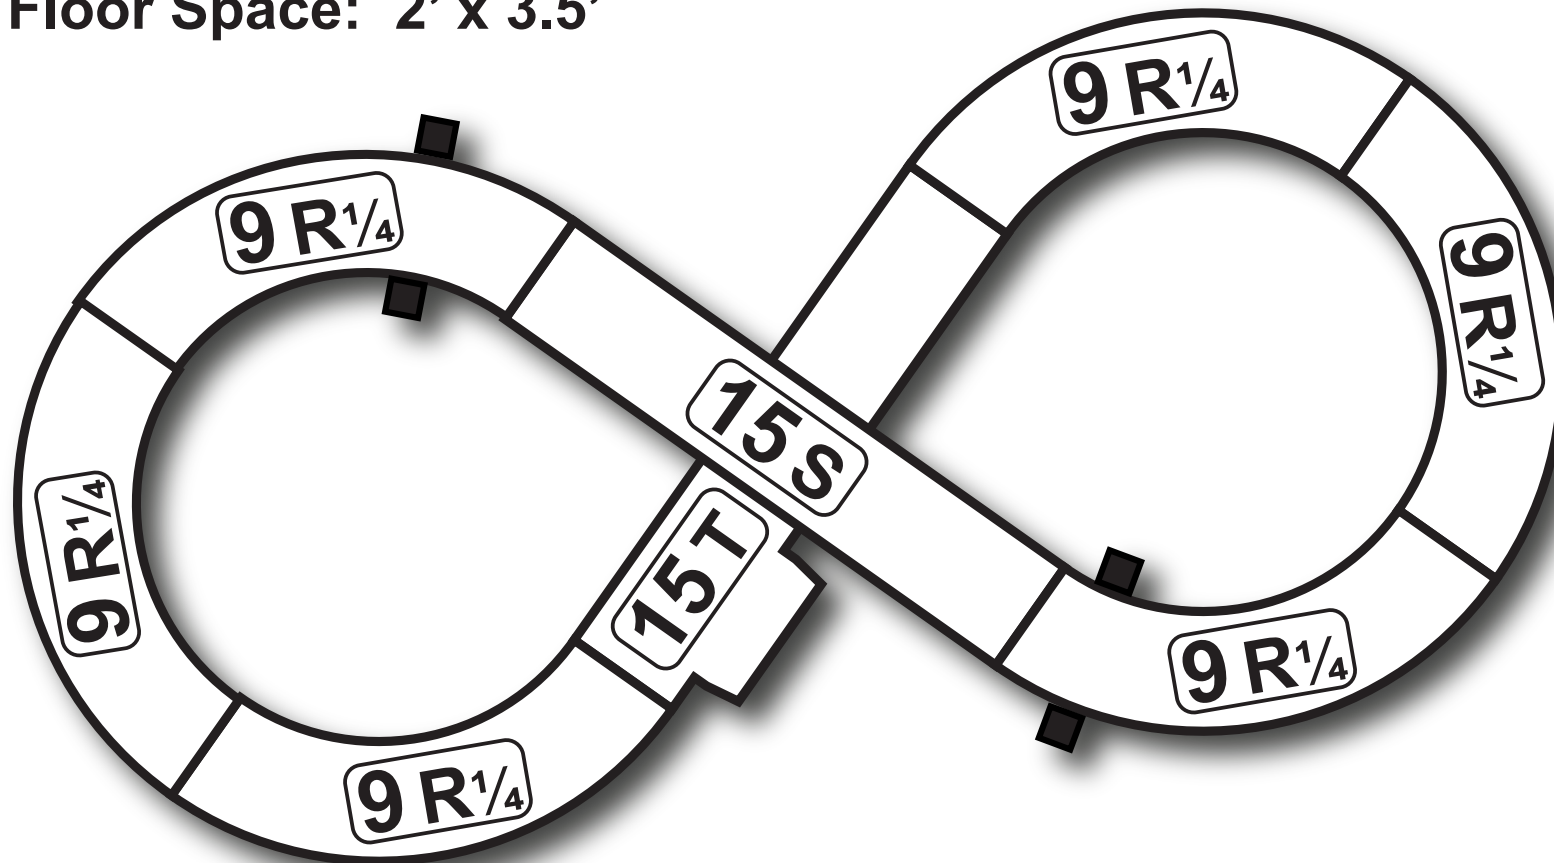

NOTE: This equipment has been tested and found to comply with the limits for a Class B digital device, pursuant to Part 15 of the FCC Rules. These limits are designed to provide reasonable protection against harmful interference in a residential installation. This equipment generates, uses and can radiate radio frequency energy and, if not installed and used in accordance with the instructions, may cause harmful interference to radio communications. However, there is no guarantee that interference will not occur in a particular installation. If this equipment does cause harmful interference to radio or television reception, which can be determined by turning the equipment off and on, the user is encouraged to try to correct the interference by one or more of the following measures:

- Reorient or relocate the receiving antenna.
- Increase the separation between the equipment and receiver.
- Connect the equipment into an outlet on a circuit different from that to which the receiver is connected.
- Consult the dealer or an experienced radio/TV technician for help.

This device complies with Part 15 of the FCC Rules. Operation is subject to the following two conditions:

- (1) this device may not cause harmful interference, and
- (2) this device must accept any interference received, including interference that may cause undesired operation.

Floor Space: 2' x 3.5'

Low Bridge Support: ■ ■

HELP?

AFXRACING.COM

- FAQs
- Video Set-Up Tips
- Video Troubleshooting

service@afxracing.com

877-866-9239
(US Only)

AFXRACING.COM

We will always respond to Email and phone calls as quickly as possible and in any case within 24 hours, not counting weekends and holidays.

RACEMASTERS

Copyright 2022 Racemasters, Inc.
Manufactured by Racemasters, Inc.
Distributed by Racemasters, Inc. Reno, NV 89506